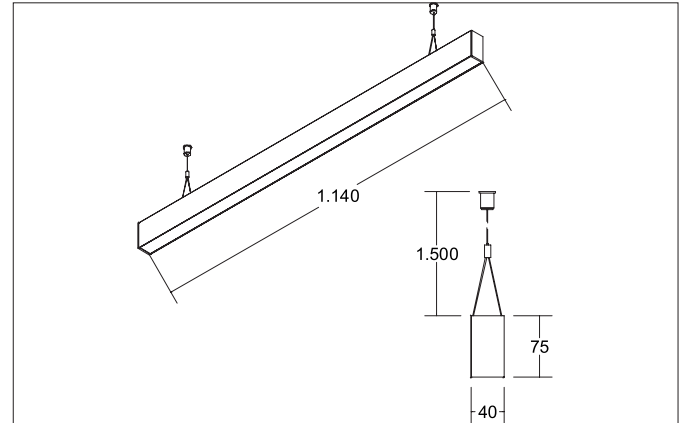

BIRO40 LED pendant profile luminaire direct/indirect

Article no. 77333074

Light.
For Generations.**Tender**

LED pendant profile luminaire direct/indirect, Rectangular. Luminaire length 1140.0 mm, Luminaire width 40.0 mm, Height 75.0 mm, for pendulum mounting. Pendulum length max. 1500.0 mm Weight 2.59 kg, with rotationssymmetrical, deep, wide distributed light intensity. optimal light distribution due to a plastic, microprismatic cover. Luminous flux 5.720 lm, UGR < 19, Power 45,9 W, Light colour neutral white, Correlated color temprature (CCT) 4.000 K, Colour rendering index CRI > 90, Rated life time L70/B50 at 25 °C: 60.000 h, Rated life time L80/B50 at 25 °C: 60.000 h, Housing material: Aluminium / Acrylic, Colour: White, Permissible ambient temperature (ta): -20 °C - +25 °C, Protection class (EN 61140): I, Degree of protection (DIN EN 60529): IP20, .With electronic driver, DALI dimmable.

Article data	
Article no.	77333074
GTIN	4251433955597
Series name	BIRO40
Short description	LED pendant profile luminaire direct/indirect
Material	Aluminium / Acrylic
Colour	White
Shape	Rectangular
Length	1,140 mm
Width	40 mm
Hight	75 mm
Weight	2.590 kg

Mounting technology	
Mounting method	Suspended
Place of installation	Ceiling-mounted
Adjustability	Not adjustable
stamp	UKCA
Pendulum length max.	1,500 mm
Material cover	Plastic, microprismatic

Packing data	
Gross weight	3.04 kg
Length of packaging	1,250 mm
Packaging width	160 mm
Packaging height	135 mm
Disposal at end of life	This product must not be disposed of with household waste. You are obliged, to dispose of such electrical waste separately. By disposing of electrical waste and other old or defective electronics separately, you support recycling or other forms of re-use. In that way you help to take care and to avoid that harmful substances get into the environment.