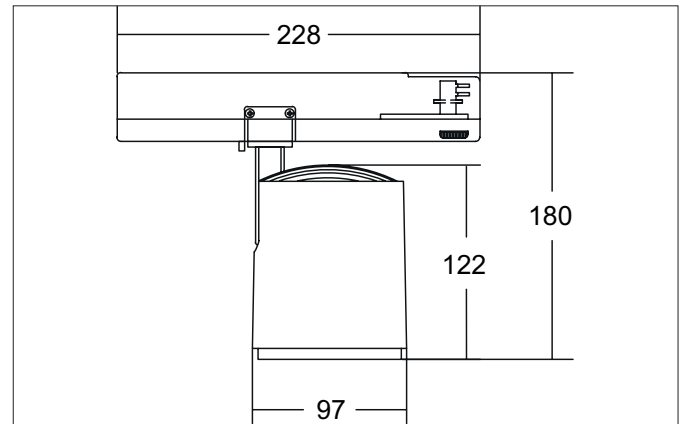

**RETAIL ONE LED track spotlight, 31W**

Article no. 88186183

Light.  
For Generations.**Tender**

LED track spotlight, 31W, Round. Luminaire diameter 97.0 mm, Weight 0.872 kg, with rotationssymmetrical, deep, wide distributed light intensity. Luminous flux 3.520 lm, Power 1 x 31,2 W, Light colour warm white, Correlated color temprature (CCT) 3.000 K, Colour rendering index CRI > 90, Rated life time L80/B50 at 25 °C: 50.000 h, Housing material: Aluminium, Colour: Black structure, Permissible ambient temperature (ta): -20 °C - +25 °C, Protection class (EN 61140): I, Degree of protection (DIN EN 60529): IP20, .With electronic driver, on/off switchable.

Article data	
Article no.	88186183
GTIN	4251433977872
Series name	RETAIL ONE
Short description	LED track spotlight, 31W
Material	Aluminium
Colour	Black
Type of surface	Structure
Shape	Round
Outer diameter	97 mm
Weight	0.872 kg

**RETAIL ONE LED track spotlight, 31W**

Article no. 88186183

Light.  
For Generations.

Lighting technology	
Colour temperature	3.000 K
Light colour	White
Luminous flux	3,520 lm
System efficiency	113 lm/W
Colour rendering	CRI > 90
Reflector	High-gloss
Beam angle	60°
Light sharing	Symmetric
Adjustable color temperature	No

Packing data	
Gross weight	1.012 kg
Length of packaging	290 mm
Packaging width	110 mm
Packaging height	165 mm
Disposal at end of life	This product must not be disposed of with household waste. You are obliged, to dispose of such electrical waste separately. By disposing of electrical waste and other old or defective electronics separately, you support recycling or other forms of re-use. In that way you help to take care and to avoid that harmful substances get into the environment.