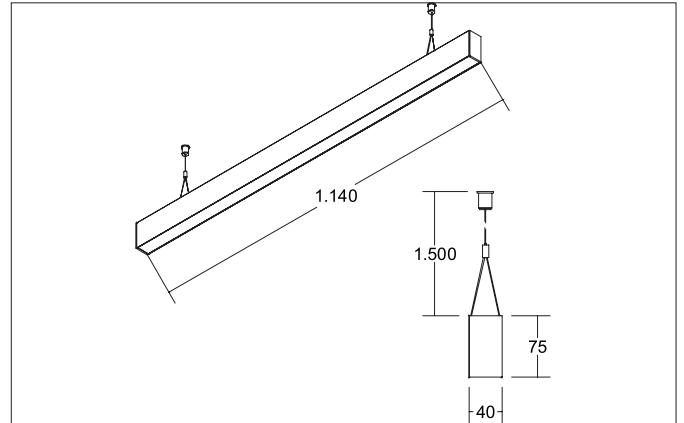

BIRO40 LED pendant profile luminaire direct

Article no. 77233078

Light.
For Generations.

Tender

LED pendant profile luminaire direct, Rectangular. Luminaire length 1140.0 mm, Luminaire width 40.0 mm, Height 75.0 mm, for pendulum mounting. Pendulum length max. 1500.0 mm Weight 1.83 kg, with rotationssymmetrical, deep, wide distributed light intensity. optimal light distribution due to a plastic, microprismatic cover. Luminous flux 1.590 lm, UGR < 19, Power 17,9 W, Light colour warm white to daylight white, Correlated color temperature (CCT) 2.700 - 6.500 K, Colour rendering index CRI > 80, Rated life time L70/B50 at 25 °C: 65.000 h, Rated life time L80/B50 at 25 °C: 70.000 h, Housing material: Aluminium / Acrylic, Colour: White, Permissible ambient temperature (ta): -20 °C - +25 °C, Protection class (EN 61140): I, Degree of protection (DIN EN 60529): IP20, .With electronic driver, DALI-DT8 dimmable.

Article data	
Article no.	77233078
GTIN	4251433980940
Series name	BIRO40
Short description	LED pendant profile luminaire direct
Material	Aluminium / Acrylic
Colour	White
Shape	Rectangular
Length	1,140 mm
Width	40 mm
Height	75 mm
Weight	1.830 kg

Mounting technology	
Mounting method	Suspended
Place of installation	Ceiling-mounted
Adjustability	Not adjustable
stamp	UKCA
Pendulum length max.	1,500 mm
Material cover	Plastic, microprismatic

Packing data	
Gross weight	2.28 kg
Length of packaging	1,250 mm
Packaging width	160 mm
Packaging height	135 mm
Disposal at end of life	This product must not be disposed of with household waste. You are obliged, to dispose of such electrical waste separately. By disposing of electrical waste and other old or defective electronics separately, you support recycling or other forms of re-use. In that way you help to take care and to avoid that harmful substances get into the environment.