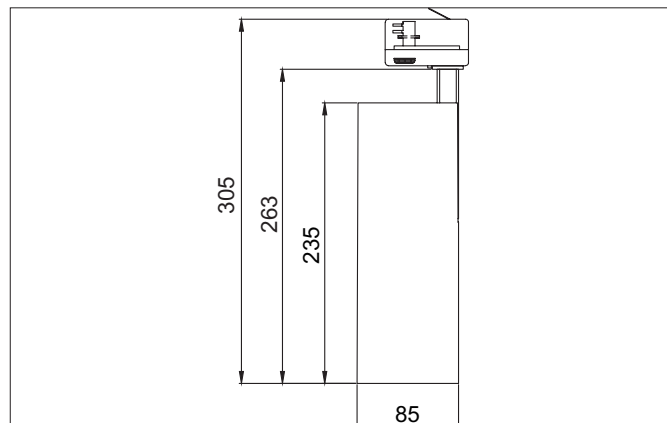

MAXI LED track spotlight

Article no. 88398185

Light.
For Generations.**Tender**

LED track spotlight, Round., Hight 263.0 mm Weight 1.0 kg, with rotattionssymmetrical, deep, wide distributed light intensity. Power 1 x 32 W, Light colour neutral white, Correlated color temprature (CCT) 3.500 K, Colour rendering index CRI > 90, Housing material: Aluminium / Glass / Plastic, Colour: White structure, Permissible ambient temperature (ta): -20 °C - +25 °C, Protection class (EN 61140): I, Degree of protection (DIN EN 60529): IP20, .With electronic driver, DALI dimmable.

Article data	
Article no.	88398185
GTIN	4251433980841
Series name	MAXI
Short description	LED track spotlight
Material	Aluminium / Glass / Plastic
Colour	White
Type of surface	Structure
Shape	Round
Length	235 mm
Hight	263 mm
Weight	1.000 kg

MAXI LED track spotlight

Article no. 88398185

Light.
For Generations.

Lighting technology	
Colour temperature	3.500 K
Light colour	White
System efficiency	32 lm/W
Colour rendering	CRI > 90
Reflector	High-gloss
Light sharing	Symmetric
Adjustable color temperature	No

Packing data	
Gross weight	1.02 kg
Length of packaging	290 mm
Packaging width	110 mm
Packaging height	170 mm
Disposal at end of life	This product must not be disposed of with household waste. You are obliged, to dispose of such electrical waste separately. By disposing of electrical waste and other old or defective electronics separately, you support recycling or other forms of re-use. In that way you help to take care and to avoid that harmful substances get into the environment.