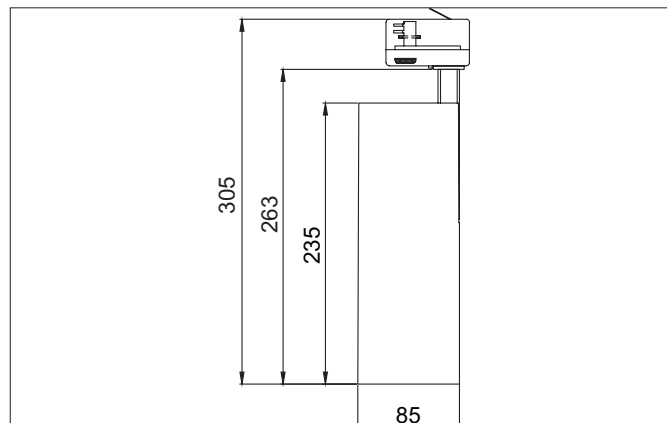

MAXI LED track spotlight

Article no. 88398185

Tender

LED track spotlight, Round., Hight 263.0 mm Weight 1.0 kg, with rotationssymmetrical, deep, wide distributed light intensity.. Power 1 x 32 W, Light colour neutral white, Correlated color temprature (CCT) 3.500 K, Colour rendering index CRI > 90, Housing material: Aluminium / Glass / Plastic, Colour: White structure, Permissible ambient temperature (ta): -20 °C - +25 °C, Protection class (EN 61140): I, Degree of protection (DIN EN 60529): IP20. With electronic driver, DALI dimmable.

Article data	
Article no.	88398185
GTIN	4251433980841
Series name	MAXI
Short description	LED track spotlight
Material	Aluminium / Glass / Plastic
Colour	White
Type of surface	Structure
Shape	Round
Length	235 mm
Hight	263 mm
Weight	1.000 kg
Conformance	CE, UKCA

Packing data	
Gross weight	1.02 kg
Length of packaging	290 mm
Packaging width	110 mm
Packaging height	170 mm
Disposal at end of life	This product must not be disposed of with household waste. You are obliged, to dispose of such electrical waste separately. By disposing of electrical waste and other old or defective electronics separately, you support recycling or other forms of re-use. In that way you help to take care and to avoid that harmful substances get into the environment.