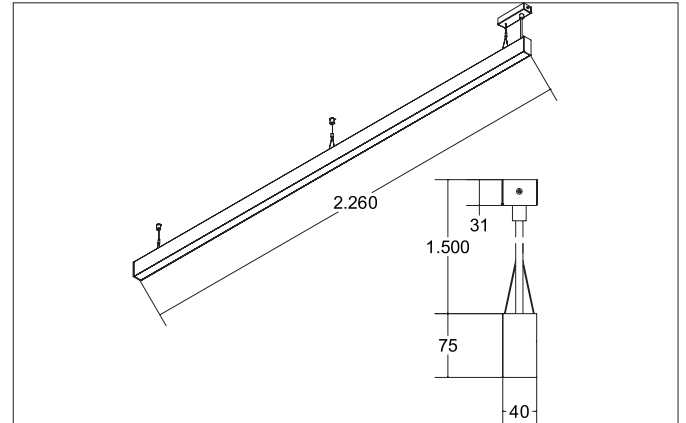

BIRO40 LED pendant profile luminaire direct
Article no. 77244073

Light.
For Generations.

Tender

LED pendant profile luminaire direct, Rectangular. Luminaire length 2260.0 mm, Luminaire width 40.0 mm, Height 75.0 mm, for pendulum mounting. Pendulum length max. 1500.0 mm Weight 3.79 kg, with rotationssymmetrical, deep, wide distributed light intensity. Luminous flux 4.850 lm, UGR < 25, Power 62,7 W, Light colour warm white, Correlated color temprature (CCT) 3.000 K, Colour rendering index CRI > 90, Rated life time L70/B50 at 25 °C: 60.000 h, Rated life time L80/B50 at 25 °C: 60.000 h, Housing material: Aluminium / Acrylic, Colour: White, Permissible ambient temperature (ta): -20 °C - +25 °C, Protection class (EN 61140): I, Degree of protection (DIN EN 60529): IP20, .With electronic driver, DALI dimmable.

Article data	
Article no.	77244073
GTIN	4251433955467
Series name	BIRO40
Short description	LED pendant profile luminaire direct
Material	Aluminium / Acrylic
Colour	White
Shape	Rectangular
Length	2,260 mm
Width	40 mm
Hight	75 mm
Weight	3.790 kg

Mounting technology	
Mounting method	Suspended
Place of installation	Ceiling-mounted
Adjustability	Not adjustable
Pendulum length max.	1,500 mm

Packing data	
Gross weight	4.58 kg
Length of packaging	2,300 mm
Packaging width	160 mm
Packaging height	135 mm
Disposal at end of life	This product must not be disposed of with household waste. You are obliged, to dispose of such electrical waste separately. By disposing of electrical waste and other old or defective electronics separately, you support recycling or other forms of re-use. In that way you help to take care and to avoid that harmful substances get into the environment.