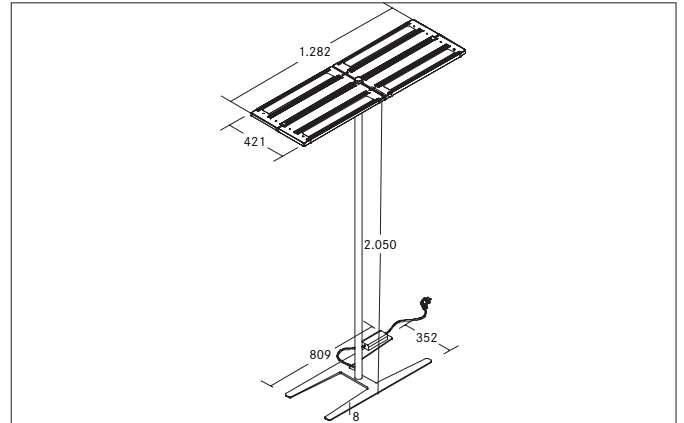

**MELODY LED-Stehleuchte, NANO-prismatische Abdeckung, mit Indirektanteil, mit Sensorik, Taster und App**

Article no. 77414174AI

Light.  
For Generations.**Tender**

LED-Stehleuchte, NANO-prismatische Abdeckung, mit Indirektanteil, mit Sensorik, Taster und App, Rectangular. Luminaire length 1282.0 mm, Luminaire width 421.0 mm, Hight 2050.0 mm Weight 25.1 kg, double asymmetric optimal light distribution due to a plastic, microprismatic cover. Luminous flux 30.400 lm, UGR < 19, Power 240 W, Light colour neutral white, Correlated color temperature (CCT) 4.000 K, Colour rendering index CRI > 90, Housing material: Aluminium / Steel / Plastic, Colour: White, Permissible ambient temperature (ta): -20 °C - +25 °C, Protection class (EN 61140): I, Degree of protection (DIN EN 60529): IP20, .With electronic driver, Presence detector dimmable.

Article data	
Article no.	77414174AI
GTIN	4251433971993
Series name	MELODY
Short description	LED-Stehleuchte, NANO-prismatische Abdeckung, mit Indirektanteil, mit Sensorik, Taster und App
Material	Aluminium / Steel / Plastic
Colour	White
Type of surface	Structure
Shape	Rectangular
Length	1,282 mm
Width	421 mm
Hight	2050 mm
Scope of delivery	incl. supply line 2.500 mm with protective contact angle plug
Weight	25.100 kg

Mounting technology	
Mounting method	Surface mounting
Place of installation	Floor-mounted
Adjustability	Not adjustable
Material cover	Plastic, microprismatic

Packing data	
Gross weight	26.3 kg
Length of packaging	2,085 mm
Packaging width	520 mm
Packaging height	95 mm
Disposal at end of life	This product must not be disposed of with household waste. You are obliged, to dispose of such electrical waste separately. By disposing of electrical waste and other old or defective electronics separately, you support recycling or other forms of re-use. In that way you help to take care and to avoid that harmful substances get into the environment.