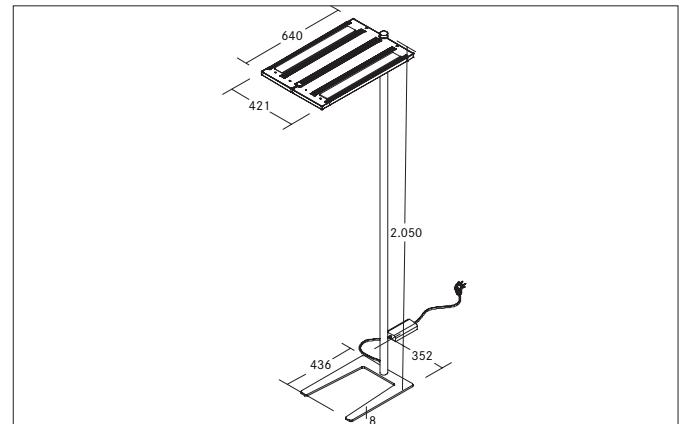

MELODY LED-Stehleuchte, NANO-prismatische Abdeckung, mit Indirektanteil, mit Sensorik, Taster und App

Article no. 77412694AI

Light.
For Generations.**Tender**

LED-Stehleuchte, NANO-prismatische Abdeckung, mit Indirektanteil, mit Sensorik, Taster und App, Rectangular. Luminaire length 640.0 mm, Luminaire width 421.0 mm, Hight 2050.0 mm Weight 16.2 kg, double asymmetric optimal light distribution due to a plastic, microprismatic cover. Luminous flux 15.200 lm, UGR < 19, Power 120 W, Light colour neutral white, Correlated color temperature (CCT) 4.000 K, Colour rendering index CRI > 90, Housing material: Aluminium / Steel / Plastic, Colour: Silver structure, Permissible ambient temperature (ta): -20 °C - +25 °C, Protection class (EN 61140): I, Degree of protection (DIN EN 60529): IP20, .With electronic driver, Presence detector dimmable.

Article data	
Article no.	77412694AI
GTIN	4251433970668
Series name	MELODY
Short description	LED-Stehleuchte, NANO-prismatische Abdeckung, mit Indirektanteil, mit Sensorik, Taster und App
Material	Aluminium / Steel / Plastic
Colour	Silver
Type of surface	Structure
Shape	Rectangular
Length	640 mm
Width	421 mm
Hight	2050 mm
Scope of delivery	incl. supply line 2.500 mm with Schuko angle plug
Weight	16.200 kg

Mounting technology	
Mounting method	Surface mounting
Place of installation	Floor-mounted
Adjustability	Not adjustable
Material cover	Plastic, microprismatic

Packing data	
Gross weight	17.3 kg
Length of packaging	2,085 mm
Packaging width	520 mm
Packaging height	95 mm
Disposal at end of life	This product must not be disposed of with household waste. You are obliged, to dispose of such electrical waste separately. By disposing of electrical waste and other old or defective electronics separately, you support recycling or other forms of re-use. In that way you help to take care and to avoid that harmful substances get into the environment.