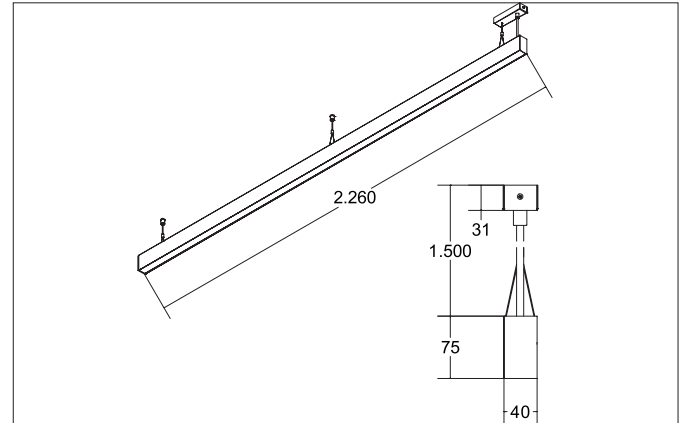

**BIRO40 LED pendant profile luminaire direct/indirect**

Article no. 77354074

Light.  
For Generations.**Tender**

LED pendant profile luminaire direct/indirect, Rectangular. Luminaire length 2260.0 mm, Luminaire width 40.0 mm, Height 75.0 mm, for pendulum mounting. Pendulum length max. 1500.0 mm Weight 3.79 kg, with rotationssymmetrical, deep, wide distributed light intensity. optimal light distribution due to a plastic, satinised cover. Luminous flux 11.580 lm, UGR < 20, Power 94,9 W, Light colour neutral white, Correlated color temprature (CCT) 4.000 K, Colour rendering index CRI > 90, Rated life time L70/B50 at 25 °C: 60.000 h, Rated life time L80/B50 at 25 °C: 60.000 h, Housing material: Aluminium / Acrylic, Colour: White, Permissible ambient temperature (ta): -20 °C - +25 °C, Protection class (EN 61140): I, Degree of protection (DIN EN 60529): IP20, .With electronic driver, DALI dimmable.

Article data	
Article no.	77354074
GTIN	4251433955672
Series name	BIRO40
Short description	LED pendant profile luminaire direct/indirect
Material	Aluminium / Acrylic
Colour	White
Shape	Rectangular
Length	2,260 mm
Width	40 mm
Hight	75 mm
Weight	3.790 kg

Mounting technology	
Mounting method	Suspended
Place of installation	Ceiling-mounted
Adjustability	Not adjustable
stamp	UKCA
Pendulum length max.	1,500 mm
Material cover	Plastic, satinised

Packing data	
Gross weight	4.58 kg
Length of packaging	2,300 mm
Packaging width	160 mm
Packaging height	135 mm
Disposal at end of life	This product must not be disposed of with household waste. You are obliged, to dispose of such electrical waste separately. By disposing of electrical waste and other old or defective electronics separately, you support recycling or other forms of re-use. In that way you help to take care and to avoid that harmful substances get into the environment.