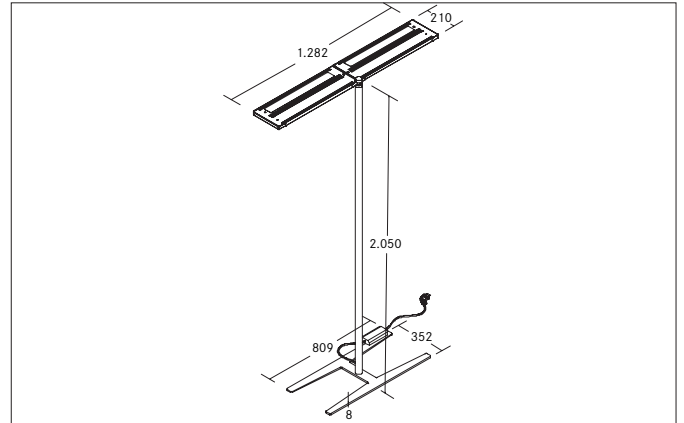

MELODY LED-Stehleuchte, NANO-prismatische Abdeckung, mit Indirektanteil, mit Sensorik, Taster und App

Article no. 77422174AI

Light.
For Generations.**Tender**

LED-Stehleuchte, NANO-prismatische Abdeckung, mit Indirektanteil, mit Sensorik, Taster und App, Rectangular. Luminaire length 1282.0 mm, Luminaire width 210.0 mm, Hight 2050.0 mm Weight 17.4 kg, double asymmetric optimal light distribution due to a plastic, microprismatic cover. Luminous flux 15.200 lm, UGR < 19, Power 120 W, Light colour neutral white, Correlated color temprature (CCT) 4.000 K, Colour rendering index CRI > 90, Housing material: Aluminium / Steel / Plastic, Colour: White, Permissible ambient temperature (ta): -20 °C - +25 °C, Protection class (EN 61140): I, Degree of protection (DIN EN 60529): IP20, .With electronic driver, Presence detector dimmable.

Article data	
Article no.	77422174AI
GTIN	4251433970590
Series name	MELODY
Short description	LED-Stehleuchte, NANO-prismatische Abdeckung, mit Indirektanteil, mit Sensorik, Taster und App
Material	Aluminium / Steel / Plastic
Colour	White
Type of surface	Structure
Shape	Rectangular
Length	1,282 mm
Width	210 mm
Hight	2050 mm
Scope of delivery	incl. supply line 2.500 mm with Schuko angle plug
Weight	17.400 kg

Mounting technology	
Mounting method	Surface mounting
Place of installation	Floor-mounted
Adjustability	Not adjustable
Material cover	Plastic, microprismatic

Packing data	
Gross weight	18.5 kg
Length of packaging	2,085 mm
Packaging width	520 mm
Packaging height	95 mm
Disposal at end of life	This product must not be disposed of with household waste. You are obliged, to dispose of such electrical waste separately. By disposing of electrical waste and other old or defective electronics separately, you support recycling or other forms of re-use. In that way you help to take care and to avoid that harmful substances get into the environment.