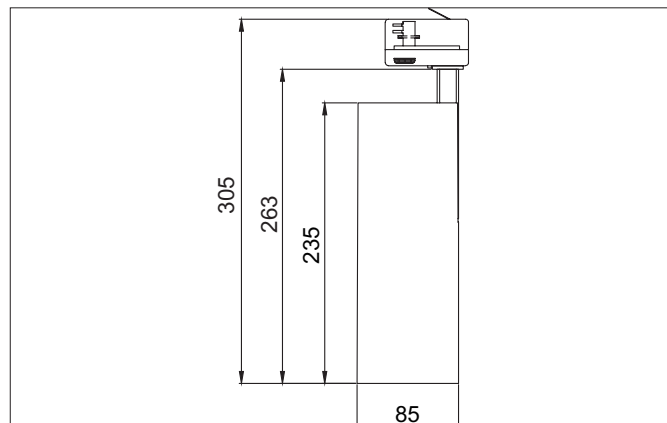

MAXI LED track spotlight

Article no. 88398683

Light.
For Generations.**Tender**

LED track spotlight, Round., Hight 263.0 mm Weight 1.0 kg, with rotationssymmetrical, deep, wide distributed light intensity. Power 1 x 32 W, Light colour warm white, Correlated color temperature (CCT) 3.000 K, Colour rendering index CRI > 90, Housing material: Aluminium / Glass / Plastic, Colour: White structure, Permissible ambient temperature (ta): -20 °C - +25 °C, Protection class (EN 61140): I, Degree of protection (DIN EN 60529): IP20, .With electronic driver, DALI dimmable.

Article data	
Article no.	88398683
GTIN	4251433980858
Series name	MAXI
Short description	LED track spotlight
Material	Aluminium / Glass / Plastic
Colour	White
Type of surface	Structure
Shape	Round
Length	235 mm
Hight	263 mm
Weight	1.000 kg

MAXI LED track spotlight

Article no. 88398683

Light.
For Generations.

Lighting technology	
Colour temperature	3.000 K
Light colour	White
System efficiency	32 lm/W
Colour rendering	CRI > 90
Reflector	High-gloss
Light sharing	Symmetric
Adjustable color temperature	No

Packing data	
Gross weight	1.02 kg
Length of packaging	290 mm
Packaging width	110 mm
Packaging height	170 mm
Disposal at end of life	This product must not be disposed of with household waste. You are obliged, to dispose of such electrical waste separately. By disposing of electrical waste and other old or defective electronics separately, you support recycling or other forms of re-use. In that way you help to take care and to avoid that harmful substances get into the environment.