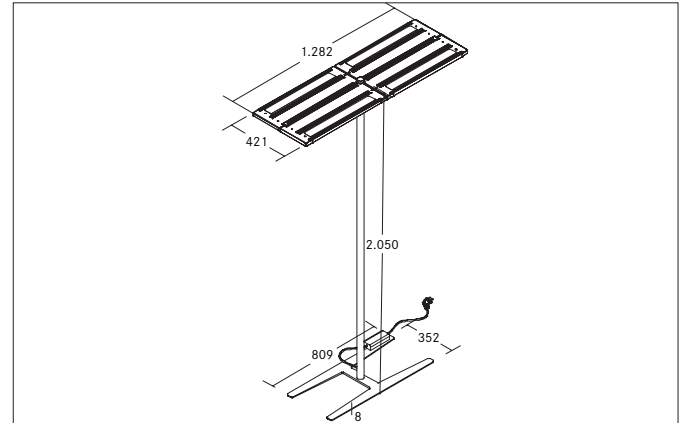

**MELODY LED-Stehleuchte, NANO-prismatische Abdeckung, mit Indirektanteil, mit Sensorik, Taster und App**

Article no. 77414184AI

Light.  
For Generations.**Tender**

LED-Stehleuchte, NANO-prismatische Abdeckung, mit Indirektanteil, mit Sensorik, Taster und App, Rectangular. Luminaire length 1282.0 mm, Luminaire width 421.0 mm, Hight 2050.0 mm Weight 25.1 kg, double asymmetric optimal light distribution due to a plastic, microprismatic cover. Luminous flux 30.400 lm, UGR < 19, Power 240 W, Light colour neutral white, Correlated color temperature (CCT) 4.000 K, Colour rendering index CRI > 90, Housing material: Aluminium / Steel / Plastic, Colour: Black, Permissible ambient temperature (ta): -20 °C - +25 °C, Protection class (EN 61140): I, Degree of protection (DIN EN 60529): IP20, .With electronic driver, Presence detector dimmable.

Article data	
Article no.	77414184AI
GTIN	4251433972006
Series name	MELODY
Short description	LED-Stehleuchte, NANO-prismatische Abdeckung, mit Indirektanteil, mit Sensorik, Taster und App
Material	Aluminium / Steel / Plastic
Colour	Black
Type of surface	Structure
Shape	Rectangular
Length	1,282 mm
Width	421 mm
Hight	2050 mm
Scope of delivery	incl. supply line 2.500 mm with protective contact angle plug
Weight	25.100 kg

Mounting technology	
Mounting method	Surface mounting
Place of installation	Floor-mounted
Adjustability	Not adjustable
Material cover	Plastic, microprismatic

Packing data	
Gross weight	26.3 kg
Length of packaging	2,085 mm
Packaging width	520 mm
Packaging height	95 mm
Disposal at end of life	This product must not be disposed of with household waste. You are obliged, to dispose of such electrical waste separately. By disposing of electrical waste and other old or defective electronics separately, you support recycling or other forms of re-use. In that way you help to take care and to avoid that harmful substances get into the environment.