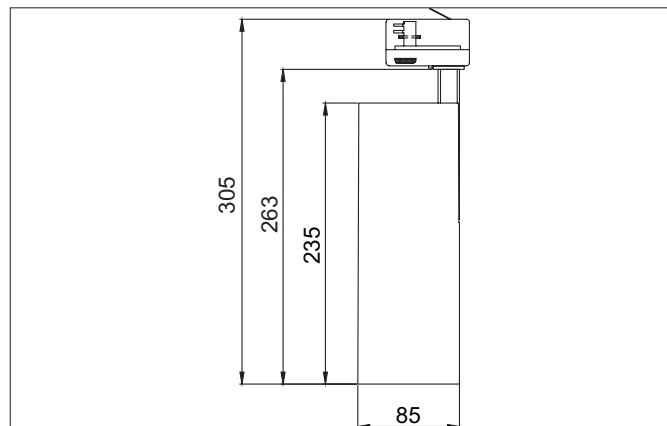

MAXI LED track spotlight

Article no. 88398685

Tender

Round LED track spotlight, rotatable and tiltable, DALI dimmable, height 263 mm, weight 1.000 kg, with rotationally symmetrical narrow-wide beam light distribution. Rated output 1 x 32 W, neutral white light color, most similar color temperature (CCT) 3,500 K, general color rendering index CRI > 90, housing material: aluminum / glass / plastic, color: textured white, permissible ambient temperature (ta): -20 °C - +25 °C, protection class (EN 61140): I, degree of protection (DIN EN 60529): IP20. With electronic control gear, DALI dimmable.

Article data	
Article no.	88398685
GTIN	4251433980872
Series name	MAXI
Short description	LED track spotlight
Material	Aluminium / Glass / Plastic
Colour	White
Type of surface	Structure
Shape	Round
Length	235 mm
Height	263 mm
Weight	1.000 kg
Conformance	CE, UKCA

Packing data	
Gross weight	1.02 kg
Length of packaging	290 mm
Packaging width	110 mm
Packaging height	170 mm
Disposal at end of life	This product must not be disposed of with household waste. You are obliged, to dispose of such electrical waste separately. By disposing of electrical waste and other old or defective electronics separately, you support recycling or other forms of re-use. In that way you help to take care and to avoid that harmful substances get into the environment.