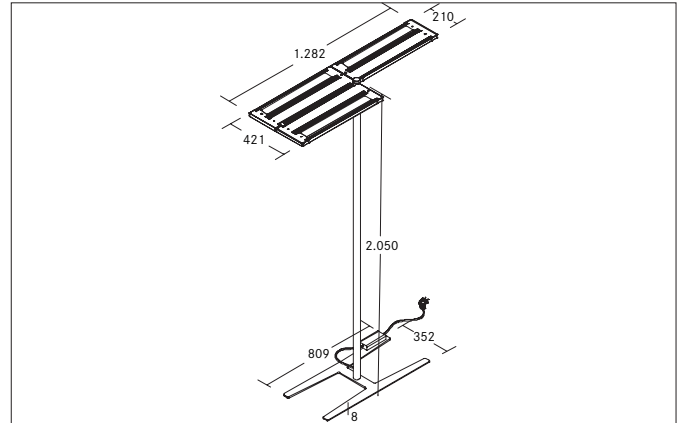

MELODY LED-Stehleuchte, NANO-prismatische Abdeckung, mit Indirektanteil, mit Sensorik, Taster und App

Article no. 77423694AI

Light.
For Generations.**Tender**

LED-Stehleuchte, NANO-prismatische Abdeckung, mit Indirektanteil, mit Sensorik, Taster und App, Rectangular. Luminaire length 1282.0 mm, Luminaire width 421.0 mm, Hight 2050.0 mm Weight 21.9 kg, double asymmetric optimal light distribution due to a plastic, microprismatic cover. Luminous flux 22.800 lm, UGR < 19, Power 180 W, Light colour neutral white, Correlated color temperature (CCT) 4.000 K, Colour rendering index CRI > 90, Housing material: Aluminium / Steel / Plastic, Colour: Silver, Permissible ambient temperature (ta): -20 °C - +25 °C, Protection class (EN 61140): I, Degree of protection (DIN EN 60529): IP20, .With electronic driver, Presence detector dimmable.

Article data	
Article no.	77423694AI
GTIN	4251433972075
Series name	MELODY
Short description	LED-Stehleuchte, NANO-prismatische Abdeckung, mit Indirektanteil, mit Sensorik, Taster und App
Material	Aluminium / Steel / Plastic
Colour	Silver
Type of surface	Structure
Shape	Rectangular
Length	1,282 mm
Width	421 mm
Hight	2050 mm
Scope of delivery	incl. supply line 2.500 mm with Schuko angle plug
Weight	21.900 kg

Mounting technology	
Mounting method	Surface mounting
Place of installation	Floor-mounted
Adjustability	Not adjustable
Material cover	Plastic, microprismatic

Packing data	
Gross weight	23.6 kg
Length of packaging	2,085 mm
Packaging width	520 mm
Packaging height	95 mm
Disposal at end of life	This product must not be disposed of with household waste. You are obliged, to dispose of such electrical waste separately. By disposing of electrical waste and other old or defective electronics separately, you support recycling or other forms of re-use. In that way you help to take care and to avoid that harmful substances get into the environment.