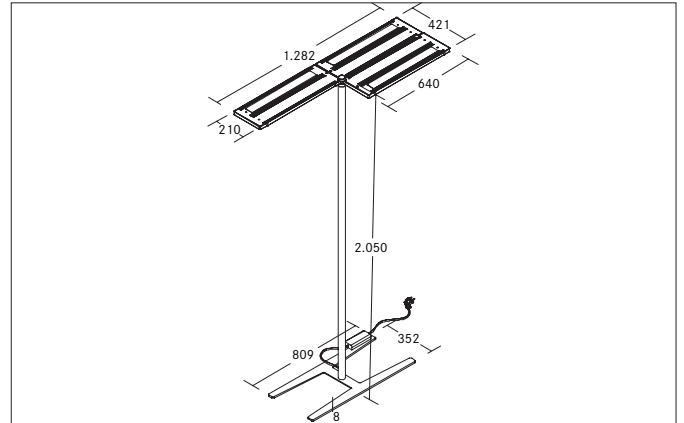

**MELODY LED-Stehleuchte, NANO-prismatische Abdeckung, mit Indirektanteil, mit Sensorik, Taster und App**

Article no. 77413184AI

Light.  
For Generations.**Tender**

LED-Stehleuchte, NANO-prismatische Abdeckung, mit Indirektanteil, mit Sensorik, Taster und App, Rectangular. Luminaire length 1282.0 mm, Luminaire width 421.0 mm, Hight 2050.0 mm Weight 21.9 kg, double asymmetric optimal light distribution due to a plastic, microprismatic cover. Luminous flux 22.800 lm, UGR < 19, Power 180 W, Light colour neutral white, Correlated color temperature (CCT) 4.000 K, Colour rendering index CRI > 90, Housing material: Aluminium / Steel / Plastic, Colour: Black, Permissible ambient temperature (ta): -20 °C - +25 °C, Protection class (EN 61140): I, Degree of protection (DIN EN 60529): IP20, .With electronic driver, Presence detector dimmable.

Article data	
Article no.	77413184AI
GTIN	4251433970651
Series name	MELODY
Short description	LED-Stehleuchte, NANO-prismatische Abdeckung, mit Indirektanteil, mit Sensorik, Taster und App
Material	Aluminium / Steel / Plastic
Colour	Black
Type of surface	Structure
Shape	Rectangular
Length	1,282 mm
Width	421 mm
Hight	2050 mm
Scope of delivery	incl. supply line 2.500 mm with protective contact angle plug
Weight	21.900 kg

Mounting technology	
Mounting method	Surface mounting
Place of installation	Floor-mounted
Adjustability	Not adjustable
Material cover	Plastic, microprismatic

Packing data	
Gross weight	23.6 kg
Length of packaging	2,085 mm
Packaging width	520 mm
Packaging height	95 mm
Disposal at end of life	This product must not be disposed of with household waste. You are obliged, to dispose of such electrical waste separately. By disposing of electrical waste and other old or defective electronics separately, you support recycling or other forms of re-use. In that way you help to take care and to avoid that harmful substances get into the environment.