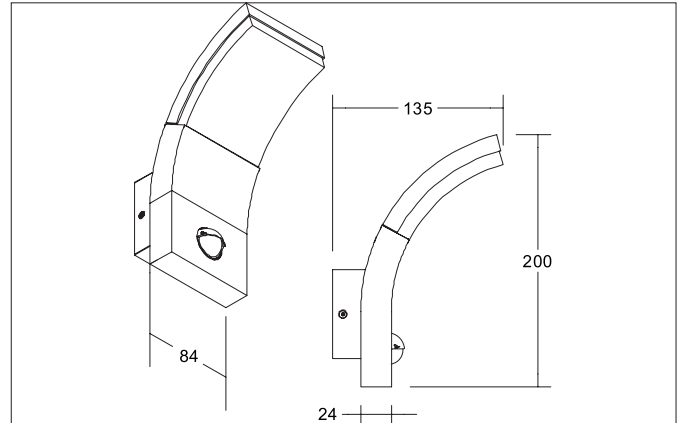

FAGI LED wall surface mounted luminaire, IP54
Article no. 65111103Light.
For Generations.**Tender**

LED wall surface mounted luminaire, IP54, Rectangular. Luminaire length 84.0 mm, Luminaire width 84.0 mm, Height 200.0 mm Weight 0.57 kg, Luminous flux 440 lm, Power 1 x 6 W, Light colour warm white, Correlated color temperature (CCT) 3.000 K, Colour rendering index CRI > 80, Housing material: Aluminium / Polycarbonate, Colour: Graphite structure, Permissible ambient temperature (ta): -20 °C - +25 °C, Protection class (EN 61140): I, Degree of protection (DIN EN 60529): IP54, .With electronic driver, on/off switchable.

Product Benefits

Motion detector:

Light duration: from 8 seconds to 8 minutes

Range: from 6 to 10 meters

Detection angle: 120

Twilight setting: 20 - 2,000 lux

Function mode: on / off, light turns off completely after movement

FAGI LED wall surface mounted luminaire, IP54

Article no. 65111103

Light.
For Generations.

Article data	
Article no.	65111103
GTIN	4251433982821
Series name	FAGI
Short description	LED wall surface mounted luminaire, IP54
Material	Aluminium / Polycarbonate
Colour	Graphite
Type of surface	Structure
Shape	Rectangular
Length	84 mm
Width	84 mm
Hight	200 mm
Scope of delivery	incl. converter for connection to 230 V mains voltage, switchable
Weight	0.570 kg

Mounting technology	
Mounting method	Surface mounting
Place of installation	Floor-mounted
Adjustability	Not adjustable
Further references	Outdoor
Suitable for through-wiring	No

Packing data	
Gross weight	0.634 kg
Length of packaging	200 mm
Packaging width	150 mm
Packaging hight	150 mm
Disposal at end of life	This product must not be disposed of with household waste. You are obliged, to dispose of such electrical waste separately. By disposing of electrical waste and other old or defective electronics separately, you support recycling or other forms of re-use. In that way you help to take care and to avoid that harmful substances get into the environment.