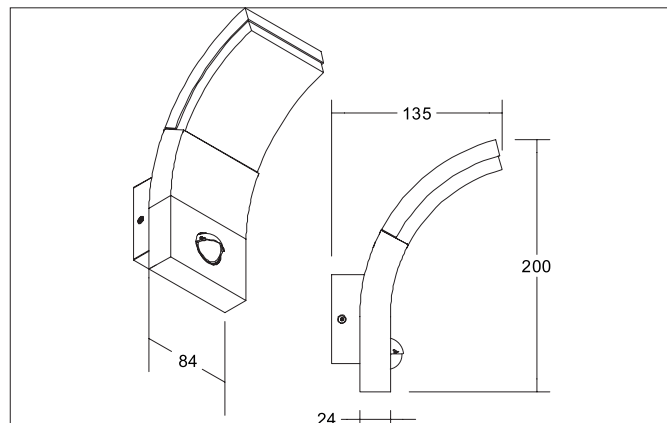

FAGI LED wall surface mounted luminaire, IP54

Article no. 65111103

Light.
For Generations.**Tender**

LED wall surface mounted luminaire, IP54, Rectangular. Luminaire length 84.0 mm, Luminaire width 84.0 mm, Height 200.0 mm Weight 0.57 kg, Luminous flux 440 lm, Power 1 x 6 W, Light colour warm white, Correlated color temperature (CCT) 3.000 K, Colour rendering index CRI > 80, Housing material: Aluminium / Polycarbonate, Colour: Graphite structure, Permissible ambient temperature (ta): -20 °C - +25 °C, Protection class (EN 61140): I, Degree of protection (DIN EN 60529): IP54, .With electronic driver, on/off switchable.

Product Benefits

Motion detector:

Light duration: from 8 seconds to 8 minutes

Range: from 6 to 10 meters

Detection angle: 120

Twilight setting: 20 - 2,000 lux

Function mode: on / off, light turns off completely after movement

FAGI LED wall surface mounted luminaire, IP54

Article no. 65111103

Light.
For Generations.

Article data	
Article no.	65111103
GTIN	4251433982821
Series name	FAGI
Short description	LED wall surface mounted luminaire, IP54
Material	Aluminium / Polycarbonate
Colour	Graphite
Type of surface	Structure
Shape	Rectangular
Length	84 mm
Width	84 mm
Hight	200 mm
Scope of delivery	incl. converter for connection to 230 V mains voltage, switchable
Weight	0.570 kg

Mounting technology	
Mounting method	Surface mounting
Place of installation	Floor-mounted
Adjustability	Not adjustable
Further references	Outdoor
Suitable for through-wiring	No

Packing data	
Gross weight	0.634 kg
Length of packaging	200 mm
Packaging width	150 mm
Packaging hight	150 mm
Disposal at end of life	This product must not be disposed of with household waste. You are obliged, to dispose of such electrical waste separately. By disposing of electrical waste and other old or defective electronics separately, you support recycling or other forms of re-use. In that way you help to take care and to avoid that harmful substances get into the environment.