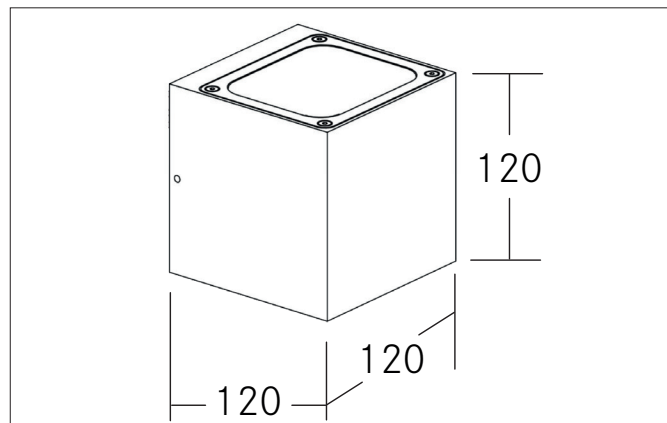

SELIA LED wall surface mounted luminaire, IP54

Article no. 65234103

Light.
For Generations.**Tender**

LED wall surface mounted luminaire, IP54, Rectangular. Luminaire length 120.0 mm, Luminaire width 120.0 mm, Height 120.0 mm Weight 1.15 kg, with rotationssymmetrical, deep, wide distributed light intensity. optimal light distribution due to a plastic, transparent cover. Luminous flux 890 lm, Power 1 x 9 W, Light colour warm white to warm white, Correlated color temperature (CCT) 2.950 - 3.000 K, Colour rendering index CRI > 80, Housing material: Aluminium / Plastic, Colour: Graphite structure, Permissible ambient temperature (ta): -20 to +45°C, Protection class (EN 61140): I, Degree of protection (DIN EN 60529): IP54, .With electronic driver, on/off switchable.

| Article data | |
|-------------------|---|
| Article no. | 65234103 |
| GTIN | 4251433982746 |
| Series name | SELIA |
| Short description | LED wall surface mounted luminaire, IP54 |
| Material | Aluminium / Plastic |
| Colour | Graphite |
| Type of surface | Structure |
| Shape | Rectangular |
| Length | 120 mm |
| Width | 120 mm |
| Height | 120 mm |
| Scope of delivery | incl. converter for connection to 230 V mains voltage, switchable |
| Weight | 1.150 kg |

SELIA LED wall surface mounted luminaire, IP54

Article no. 65234103

Light.
For Generations.

| Lighting technology | |
|------------------------------|-----------------|
| Colour temperature | 3.000 K |
| Light colour | White |
| Light output | Direct/Indirect |
| Luminous flux | 890 lm |
| System efficiency | 99 lm/W |
| McAdam-Step | McAdam-Step 3 |
| Colour rendering | CRI > 80 |
| Beam angle | 78° |
| Light sharing | Symmetric |
| Adjustable color temperature | No |