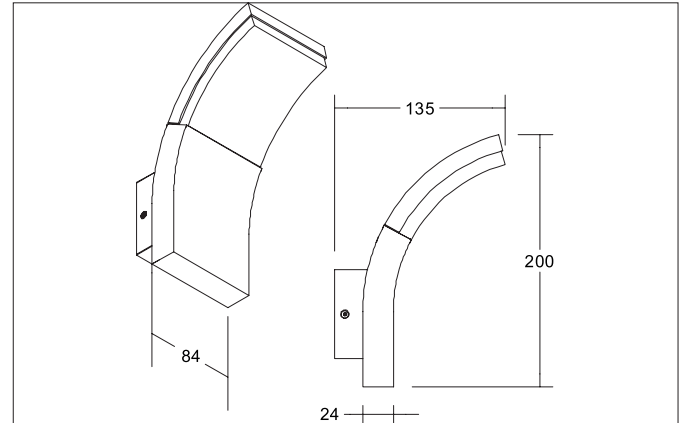

FAGI LED wall surface mounted luminaire, IP54
Article no. 65113103

Light.
For Generations.

Tender
LED wall surface mounted luminaire, IP54, Rectangular. Luminaire length 84.0 mm, Luminaire width 84.0 mm, Height 200.0 mm Weight 0.52 kg, Luminous flux 440 lm, Power 1 x 6 W, Light colour warm white, Correlated color temperature (CCT) 3.000 K, Colour rendering index CRI > 80, Housing material: Aluminium / Silicone rubber / Plastic, Colour: Graphite structure, Permissible ambient temperature (ta): -20 °C - +25 °C, Protection class (EN 61140): I, Degree of protection (DIN EN 60529): IP54, .With electronic driver, on/off switchable.

Article data	
Article no.	65113103
GTIN	4251433990437
Series name	FAGI
Short description	LED wall surface mounted luminaire, IP54
Material	Aluminium / Silicone rubber / Plastic
Colour	Graphite
Type of surface	Structure
Shape	Rectangular
Length	84 mm
Width	84 mm
Height	200 mm
Scope of delivery	incl. converter for connection to 230 V mains voltage, switchable
Weight	0.520 kg

Mounting technology	
Mounting method	Surface mounting
Place of installation	Wall-mounted
Adjustability	Not adjustable
Further references	Outdoor

Packing data	
Gross weight	0.635 kg
Length of packaging	200 mm
Packaging width	150 mm
Packaging height	150 mm
Disposal at end of life	This product must not be disposed of with household waste. You are obliged, to dispose of such electrical waste separately. By disposing of electrical waste and other old or defective electronics separately, you support recycling or other forms of re-use. In that way you help to take care and to avoid that harmful substances get into the environment.