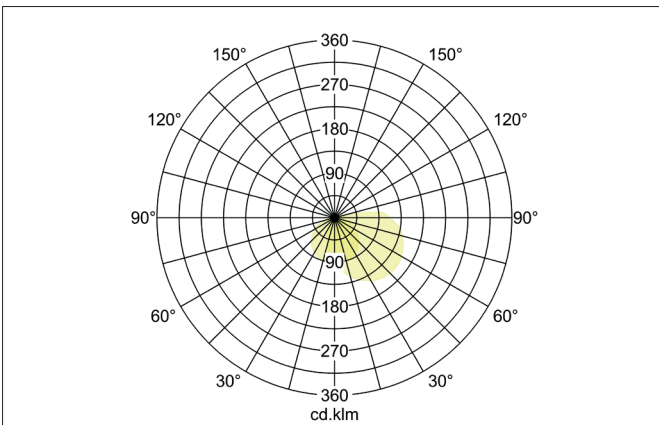

FAGI LED wall surface mounted luminaire, IP54
Article no. 65113103

Light.
For Generations.

Tender
LED wall surface mounted luminaire, IP54, Rectangular. Luminaire length 84.0 mm, Luminaire width 84.0 mm, Height 200.0 mm Weight 0.52 kg, Luminous flux 440 lm, Power 1 x 6 W, Light colour warm white, Correlated color temperature (CCT) 3.000 K, Colour rendering index CRI > 80, Housing material: Aluminium / Silicone rubber / Plastic, Colour: Graphite structure, Permissible ambient temperature (ta): -20 °C - +25 °C, Protection class (EN 61140): I, Degree of protection (DIN EN 60529): IP54, .With electronic driver, on/off switchable.

Article data	
Article no.	65113103
GTIN	4251433990437
Series name	FAGI
Short description	LED wall surface mounted luminaire, IP54
Material	Aluminium / Silicone rubber / Plastic
Colour	Graphite
Type of surface	Structure
Shape	Rectangular
Length	84 mm
Width	84 mm
Height	200 mm
Scope of delivery	incl. converter for connection to 230 V mains voltage, switchable
Weight	0.520 kg