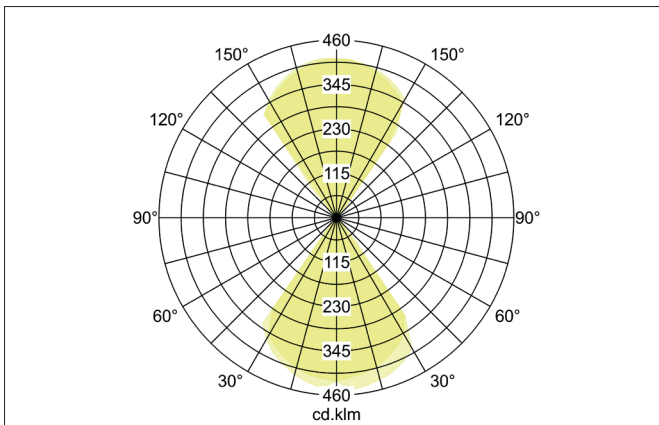

SELIA LED wall surface mounted luminaire, IP54
Article no. 65237103

Light.
For Generations.

Tender

LED wall surface mounted luminaire, IP54, Rectangular. Luminaire length 110.0 mm, Luminaire width 90.0 mm, Hight 90.0 mm Weight 0.943 kg, with rotattionssymmetrical, deep, wide distributed light intensity. optimal light distribution due to a glass transparent cover. Luminous flux 221 lm, Power 2 x 6 W, Light colour warm white to warm white, Correlated color temprature (CCT) 3.000 - 3.000 K, Colour rendering index CRI > 80, Housing material: Aluminium / Glass / Plastic, Colour: Graphite structure, Permissible ambient temperature (ta): -20 to +45°C, Protection class (EN 61140): I, Degree of protection (DIN EN 60529): IP54, .With electronic driver, on/off switchable.

Article data	
Article no.	65237103
GTIN	4251433982418
Series name	SELIA
Short description	LED wall surface mounted luminaire, IP54
Material	Aluminium / Glass / Plastic
Colour	Graphite
Type of surface	Structure
Shape	Rectangular
Length	110 mm
Width	90 mm
Hight	90 mm
Scope of delivery	incl. converter for connection to 230 V mains voltage, switchable
Weight	0.943 kg

SELIA LED wall surface mounted luminaire, IP54

Article no. 65237103

Light.
For Generations.

Lighting technology	
Colour temperature	3.000 K
Light colour	White
Light output	Direct/Indirect
Luminous flux	221 lm
System efficiency	37 lm/W
McAdam-Step	McAdam-Step 6
Colour rendering	CRI > 80
Light sharing	Symmetric
Adjustable color temperature	No