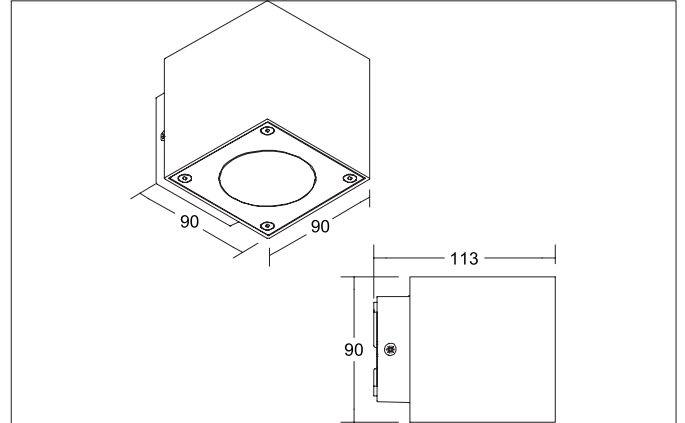

SELIA LED wall surface mounted luminaire, IP54
Article no. 65237103

Light.
For Generations.

Tender

LED wall surface mounted luminaire, IP54, Rectangular. Luminaire length 110.0 mm, Luminaire width 90.0 mm, Hight 90.0 mm Weight 0.943 kg, with rotattionssymmetrical, deep, wide distributed light intensity. optimal light distribution due to a glass transparent cover. Luminous flux 221 lm, Power 2 x 6 W, Light colour warm white to warm white, Correlated color temprature (CCT) 3.000 - 3.000 K, Colour rendering index CRI > 80, Housing material: Aluminium / Glass / Plastic, Colour: Graphite structure, Permissible ambient temperature (ta): -20 to +45°C, Protection class (EN 61140): I, Degree of protection (DIN EN 60529): IP54, .With electronic driver, on/off switchable.

Article data	
Article no.	65237103
GTIN	4251433982418
Series name	SELIA
Short description	LED wall surface mounted luminaire, IP54
Material	Aluminium / Glass / Plastic
Colour	Graphite
Type of surface	Structure
Shape	Rectangular
Length	110 mm
Width	90 mm
Hight	90 mm
Scope of delivery	incl. converter for connection to 230 V mains voltage, switchable
Weight	0.943 kg

SELIA LED wall surface mounted luminaire, IP54

Article no. 65237103

Light.
For Generations.

Lighting technology	
Colour temperature	3.000 K
Light colour	White
Light output	Direct/Indirect
Luminous flux	221 lm
System efficiency	37 lm/W
McAdam-Step	McAdam-Step 6
Colour rendering	CRI > 80
Light sharing	Symmetric
Adjustable color temperature	No

Packing data	
Gross weight	1.021 kg
Length of packaging	200 mm
Packaging width	150 mm
Packaging height	150 mm
Disposal at end of life	This product must not be disposed of with household waste. You are obliged, to dispose of such electrical waste separately. By disposing of electrical waste and other old or defective electronics separately, you support recycling or other forms of re-use. In that way you help to take care and to avoid that harmful substances get into the environment.