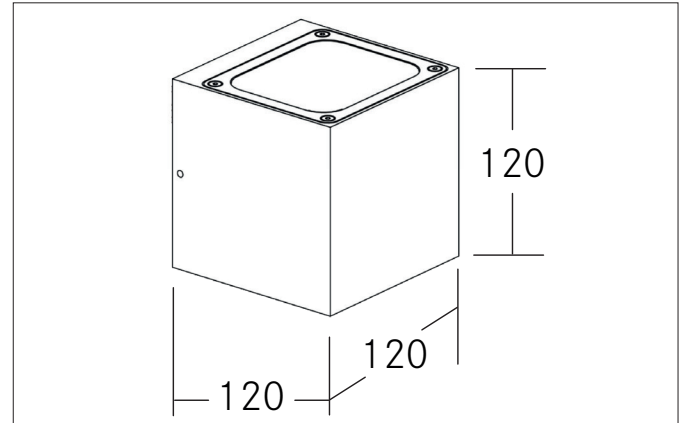

SELIA LED wall surface mounted luminaire, IP54
Article no. 65236103

Light.
For Generations.

Tender

LED wall surface mounted luminaire, IP54, Rectangular. Luminaire length 120.0 mm, Luminaire width 120.0 mm, Height 120.0 mm Weight 1.234 kg, with rotationssymmetrical, deep, wide distributed light intensity. optimal light distribution due to a plastic, transparent cover. Luminous flux 2.090 lm, Power 2 x 18 W, Light colour warm white to warm white, Correlated color temperature (CCT) 2.950 - 3.000 K, Colour rendering index CRI > 80, Housing material: Aluminium / Plastic, Colour: Graphite structure, Permissible ambient temperature (ta): -20 to +45°C, Protection class (EN 61140): I, Degree of protection (DIN EN 60529): IP54, .With electronic driver, on/off switchable.

Article data	
Article no.	65236103
GTIN	4251433982739
Series name	SELIA
Short description	LED wall surface mounted luminaire, IP54
Material	Aluminium / Plastic
Colour	Graphite
Type of surface	Structure
Shape	Rectangular
Length	120 mm
Width	120 mm
Height	120 mm
Scope of delivery	incl. converter for connection to 230 V mains voltage, switchable
Weight	1.234 kg

SELIA LED wall surface mounted luminaire, IP54

Article no. 65236103

Light.
For Generations.

Lighting technology	
Colour temperature	3.000 K
Light colour	White
Light output	Direct/Indirect
Luminous flux	2,090 lm
System efficiency	116 lm/W
McAdam-Step	McAdam-Step 3
Colour rendering	CRI > 80
Beam angle	68°
Light sharing	Symmetric
Adjustable color temperature	No

Packing data	
Gross weight	1.372 kg
Length of packaging	200 mm
Packaging width	150 mm
Packaging height	150 mm
Disposal at end of life	This product must not be disposed of with household waste. You are obliged, to dispose of such electrical waste separately. By disposing of electrical waste and other old or defective electronics separately, you support recycling or other forms of re-use. In that way you help to take care and to avoid that harmful substances get into the environment.