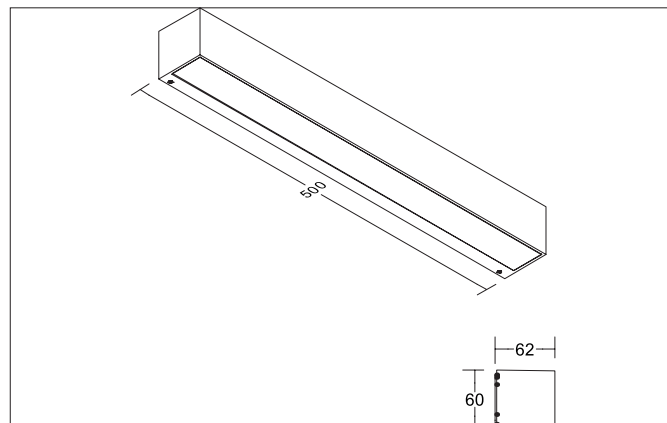

DARBEE LED wall surface mounted luminaire, IP65

Article no. 65254103

Light.
For Generations.**Tender**

LED wall surface mounted luminaire, IP65, Rectangular. Luminaire length 500.0 mm, Luminaire width 62.0 mm, Hight 62.0 mm Weight 1.947 kg, with rotattionssymmetrical, deep, wide distributed light intensity. optimal light distribution due to a glass opal cover. Luminous flux 1.150 lm, Power 1 x 18 W, Light colour warm white to warm white, Correlated color temprature (CCT) 3.000 - 3.000 K, Colour rendering index CRI > 80, Housing material: Aluminium / Glass / Plastic, Colour: Graphite, Permissible ambient temperature (ta): -20 to +45°C, Protection class (EN 61140): I, Degree of protection (DIN EN 60529): IP65, .With electronic driver, on/off switchable.

Article data	
Article no.	65254103
GTIN	4251433982647
Series name	DARBEE
Short description	LED wall surface mounted luminaire, IP65
Material	Aluminium / Glass / Plastic
Colour	Graphite
Type of surface	Matt
Shape	Rectangular
Length	500 mm
Width	62 mm
Hight	62 mm
Weight	1.947 kg

DARBEE LED wall surface mounted luminaire, IP65

Article no. 65254103

Light.
For Generations.

Lighting technology	
Colour temperature	3.000 K
Light colour	White
Light output	Direct
Luminous flux	1,150 lm
System efficiency	64 lm/W
McAdam-Step	McAdam-Step 6
Colour rendering	CRI > 80
Beam angle	120°
Light sharing	Symmetric
Adjustable color temperature	No