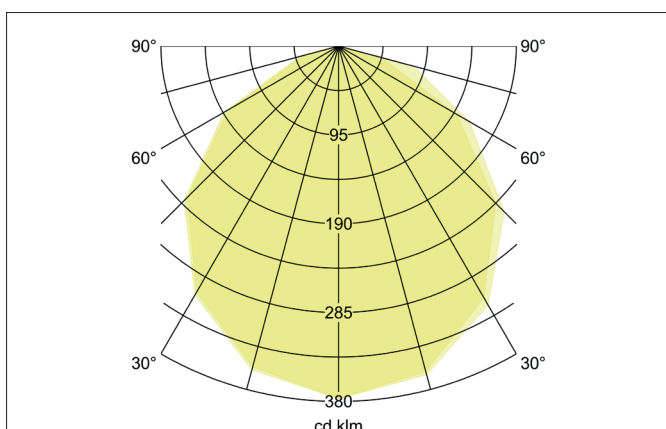

DARBEE LED wall surface mounted luminaire, IP65

Article no. 65254103

Light.
For Generations.**Tender**

LED wall surface mounted luminaire, IP65, Rectangular. Luminaire length 500.0 mm, Luminaire width 62.0 mm, Hight 62.0 mm Weight 1.947 kg, with rotattionssymmetrical, deep, wide distributed light intensity. optimal light distribution due to a glass opal cover. Luminous flux 1.150 lm, Power 1 x 18 W, Light colour warm white to warm white, Correlated color temprature (CCT) 3.000 - 3.000 K, Colour rendering index CRI > 80, Housing material: Aluminium / Glass / Plastic, Colour: Graphite, Permissible ambient temperature (ta): -20 to +45°C, Protection class (EN 61140): I, Degree of protection (DIN EN 60529): IP65, .With electronic driver, on/off switchable.

Article data	
Article no.	65254103
GTIN	4251433982647
Series name	DARBEE
Short description	LED wall surface mounted luminaire, IP65
Material	Aluminium / Glass / Plastic
Colour	Graphite
Type of surface	Matt
Shape	Rectangular
Length	500 mm
Width	62 mm
Hight	62 mm
Weight	1.947 kg

DARBEE LED wall surface mounted luminaire, IP65

Article no. 65254103

Light.
For Generations.

Lighting technology	
Colour temperature	3.000 K
Light colour	White
Light output	Direct
Luminous flux	1,150 lm
System efficiency	64 lm/W
McAdam-Step	McAdam-Step 6
Colour rendering	CRI > 80
Beam angle	120°
Light sharing	Symmetric
Adjustable color temperature	No