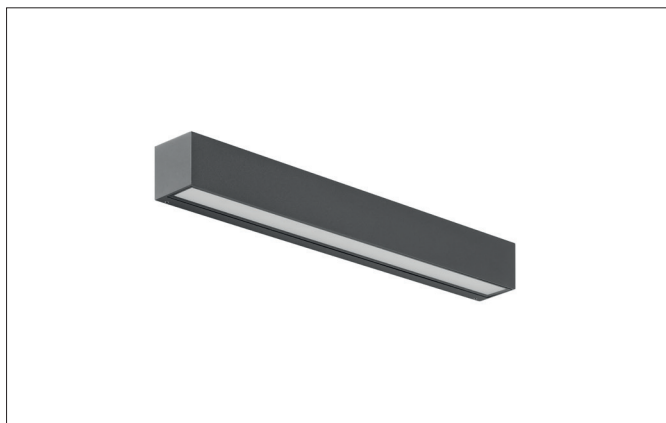

DARBEE LED wall surface mounted luminaire, IP65

Article no. 65254103

Light.
For Generations.**Tender**

LED wall surface mounted luminaire, IP65, Rectangular. Luminaire length 500.0 mm, Luminaire width 62.0 mm, Hight 62.0 mm Weight 1.947 kg, with rotattionssymmetrical, deep, wide distributed light intensity. optimal light distribution due to a glass opal cover. Luminous flux 1.150 lm, Power 1 x 18 W, Light colour warm white to warm white, Correlated color temprature (CCT) 3.000 - 3.000 K, Colour rendering index CRI > 80, Housing material: Aluminium / Glass / Plastic, Colour: Graphite, Permissible ambient temperature (ta): -20 to +45°C, Protection class (EN 61140): I, Degree of protection (DIN EN 60529): IP65, .With electronic driver, on/off switchable.

Article data	
Article no.	65254103
GTIN	4251433982647
Series name	DARBEE
Short description	LED wall surface mounted luminaire, IP65
Material	Aluminium / Glass / Plastic
Colour	Graphite
Type of surface	Matt
Shape	Rectangular
Length	500 mm
Width	62 mm
Hight	62 mm
Weight	1.947 kg

DARBEE LED wall surface mounted luminaire, IP65

Article no. 65254103

Light.
For Generations.

Lighting technology	
Colour temperature	3.000 K
Light colour	White
Light output	Direct
Luminous flux	1,150 lm
System efficiency	64 lm/W
McAdam-Step	McAdam-Step 6
Colour rendering	CRI > 80
Beam angle	120°
Light sharing	Symmetric
Adjustable color temperature	No

Mounting technology	
Mounting method	Surface mounting
Place of installation	Wall-mounted
Adjustability	Not adjustable
Further references	Outdoor
Material cover	Glass opal
Suitable for through-wiring	Yes