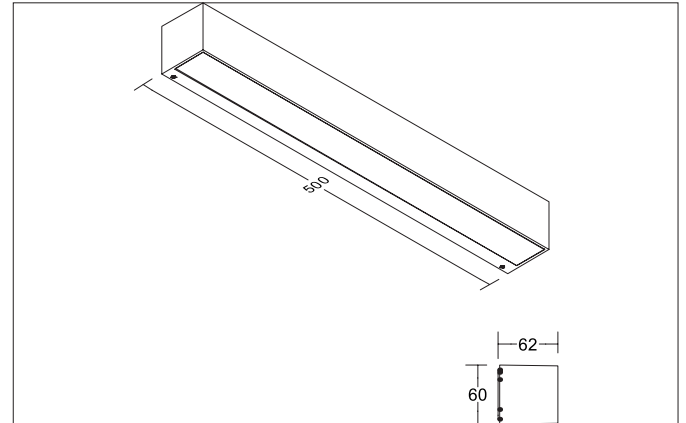

DARBEE LED wall surface mounted luminaire, IP65
Article no. 65254103

Light.
For Generations.

Tender

LED wall surface mounted luminaire, IP65, Rectangular. Luminaire length 500.0 mm, Luminaire width 62.0 mm, Hight 62.0 mm Weight 1.947 kg, with rotattionssymmetrical, deep, wide distributed light intensity. optimal light distribution due to a glass opal cover. Luminous flux 1.150 lm, Power 1 x 18 W, Light colour warm white to warm white, Correlated color temprature (CCT) 3.000 - 3.000 K, Colour rendering index CRI > 80, Housing material: Aluminium / Glass / Plastic, Colour: Graphite, Permissible ambient temperature (ta): -20 °C - +25 °C, Protection class (EN 61140): I, Degree of protection (DIN EN 60529): IP65, .With electronic driver, on/off switchable.

Article data	
Article no.	65254103
GTIN	4251433982647
Series name	DARBEE
Short description	LED wall surface mounted luminaire, IP65
Material	Aluminium / Glass / Plastic
Colour	Graphite
Shape	Rectangular
Length	500 mm
Width	62 mm
Hight	62 mm
Scope of delivery	incl. converter for connection to 230 V mains voltage, switchable
Weight	1.947 kg