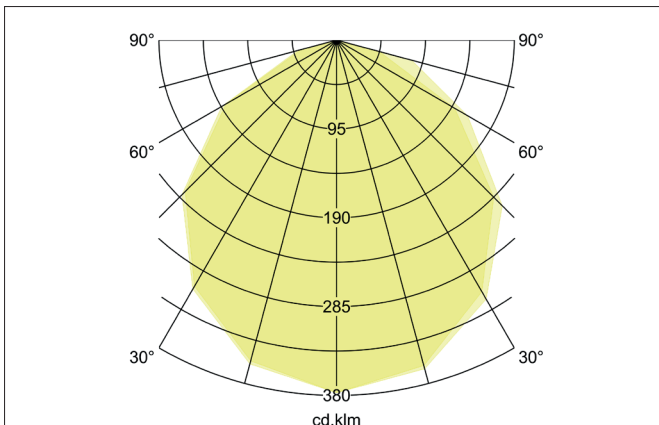

DARBEE LED wall surface mounted luminaire, IP65
Article no. 65254103

Light.
For Generations.

Tender

LED wall surface mounted luminaire, IP65, Rectangular. Luminaire length 500.0 mm, Luminaire width 62.0 mm, Hight 62.0 mm Weight 1.947 kg, with rotattionssymmetrical, deep, wide distributed light intensity. optimal light distribution due to a glass opal cover. Luminous flux 1.150 lm, Power 1 x 18 W, Light colour warm white to warm white, Correlated color temprature (CCT) 3.000 - 3.000 K, Colour rendering index CRI > 80, Housing material: Aluminium / Glass / Plastic, Colour: Graphite, Permissible ambient temperature (ta): -20 °C - +25 °C, Protection class (EN 61140): I, Degree of protection (DIN EN 60529): IP65, .With electronic driver, on/off switchable.

Article data	
Article no.	65254103
GTIN	4251433982647
Series name	DARBEE
Short description	LED wall surface mounted luminaire, IP65
Material	Aluminium / Glass / Plastic
Colour	Graphite
Shape	Rectangular
Length	500 mm
Width	62 mm
Hight	62 mm
Scope of delivery	incl. converter for connection to 230 V mains voltage, switchable
Weight	1.947 kg

DARBEE LED wall surface mounted luminaire, IP65

Article no. 65254103

Light.
For Generations.

Lighting technology	
Colour temperature	3.000 K
Light colour	White
Light output	Direct
Luminous flux	1,150 lm
System efficiency	64 lm/W
McAdam-Step	McAdam-Step 6
Colour rendering	CRI > 80
Light sharing	Symmetric
Adjustable color temperature	No