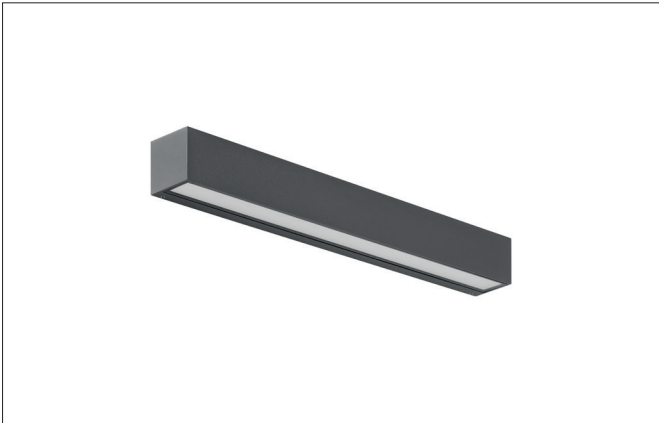

DARBEE LED wall surface mounted luminaire, IP65
Article no. 65254103

Light.
For Generations.

Tender

LED wall surface mounted luminaire, IP65, Rectangular. Luminaire length 500.0 mm, Luminaire width 62.0 mm, Hight 62.0 mm Weight 1.947 kg, with rotattionssymmetrical, deep, wide distributed light intensity. optimal light distribution due to a glass opal cover. Luminous flux 1.150 lm, Power 1 x 18 W, Light colour warm white to warm white, Correlated color temprature (CCT) 3.000 - 3.000 K, Colour rendering index CRI > 80, Housing material: Aluminium / Glass / Plastic, Colour: Graphite, Permissible ambient temperature (ta): -20 °C - +25 °C, Protection class (EN 61140): I, Degree of protection (DIN EN 60529): IP65, .With electronic driver, on/off switchable.

Article data	
Article no.	65254103
GTIN	4251433982647
Series name	DARBEE
Short description	LED wall surface mounted luminaire, IP65
Material	Aluminium / Glass / Plastic
Colour	Graphite
Shape	Rectangular
Length	500 mm
Width	62 mm
Hight	62 mm
Scope of delivery	incl. converter for connection to 230 V mains voltage, switchable
Weight	1.947 kg

DARBEE LED wall surface mounted luminaire, IP65

Article no. 65254103

Light.
For Generations.

Lighting technology	
Colour temperature	3.000 K
Light colour	White
Light output	Direct
Luminous flux	1,150 lm
System efficiency	64 lm/W
McAdam-Step	McAdam-Step 6
Colour rendering	CRI > 80
Light sharing	Symmetric
Adjustable color temperature	No

Mounting technology	
Mounting method	Surface mounting
Place of installation	Wall-mounted
Adjustability	Not adjustable
Further references	Outdoor
Material cover	Glass opal
Suitable for through-wiring	Yes