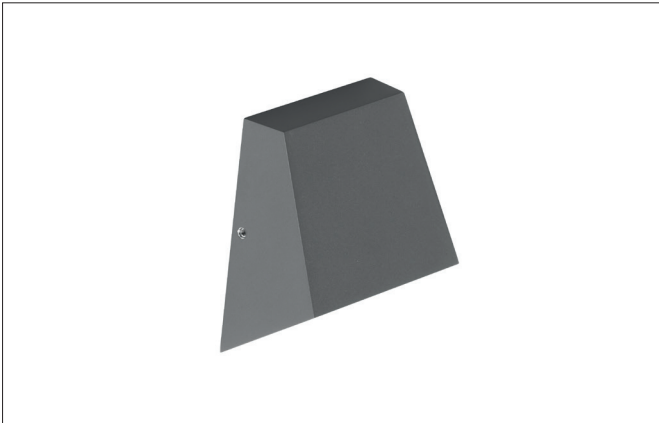

ALEXIS LED wall surface mounted luminaire, IP54
 Article no. 65021103

Light.
 For Generations.

Tender
 LED wall surface mounted luminaire, IP54, Other. Luminaire length 125.0 mm, Luminaire width 125.0 mm, Height 115.0 mm Weight 0.75 kg, with rotationssymmetrical, deep, wide distributed light intensity. optimal light distribution due to a glass transparent cover. Luminous flux 490 lm, Power 1 x 7 W, Light colour warm white to warm white, Correlated color temperature (CCT) 3.000 - 3.000 K, Colour rendering index CRI > 80, Housing material: Aluminium / Glass / Plastic, Colour: Graphite structure, Permissible ambient temperature (ta): -20 °C - +25 °C, Protection class (EN 61140): I, Degree of protection (DIN EN 60529): IP54, .With electronic driver, on/off switchable.

Article data	
Article no.	65021103
GTIN	4251433982449
Series name	ALEXIS
Short description	LED wall surface mounted luminaire, IP54
Material	Aluminium / Glass / Plastic
Colour	Graphite
Type of surface	Structure
Shape	Other
Length	125 mm
Width	125 mm
Height	115 mm
Scope of delivery	incl. converter for connection to 230 V mains voltage, switchable
Weight	0.750 kg

ALEXIS LED wall surface mounted luminaire, IP54

Article no. 65021103

Light.
For Generations.

Lighting technology	
Colour temperature	3.000 K
Light colour	White
Light output	Direct
Luminous flux	490 lm
System efficiency	70 lm/W
McAdam-Step	McAdam-Step 6
Colour rendering	CRI > 80
Light sharing	Symmetric
Adjustable color temperature	No

Mounting technology	
Mounting method	Surface mounting
Place of installation	Wall-mounted
Adjustability	Not adjustable
Further references	Outdoor
Material cover	Glass transparent
Suitable for through-wiring	No