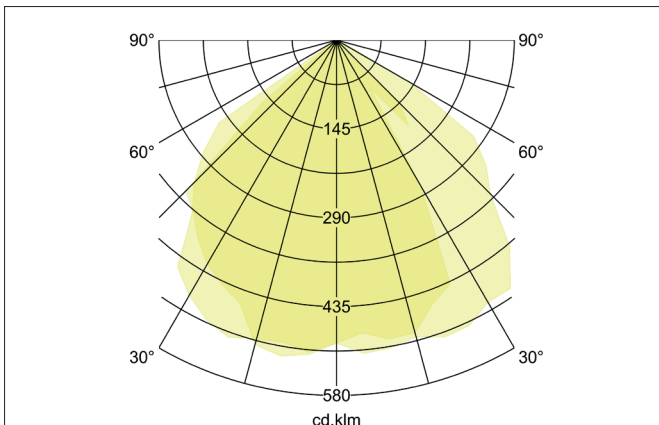

ALEXIS LED wall surface mounted luminaire, IP54
Article no. 65021103

Light.
For Generations.

Tender

LED wall surface mounted luminaire, IP54, Other. Luminaire length 125.0 mm, Luminaire width 125.0 mm, Height 115.0 mm Weight 0.75 kg, with rotationssymmetrical, deep, wide distributed light intensity. optimal light distribution due to a glass transparent cover. Luminous flux 490 lm, Power 1 x 7 W, Light colour warm white to warm white, Correlated color temperature (CCT) 3.000 - 3.000 K, Colour rendering index CRI > 80, Housing material: Aluminium / Glass / Plastic, Colour: Graphite structure, Permissible ambient temperature (ta): -20 °C - +25 °C, Protection class (EN 61140): I, Degree of protection (DIN EN 60529): IP54, .With electronic driver, on/off switchable.

Article data	
Article no.	65021103
GTIN	4251433982449
Series name	ALEXIS
Short description	LED wall surface mounted luminaire, IP54
Material	Aluminium / Glass / Plastic
Colour	Graphite
Type of surface	Structure
Shape	Other
Length	125 mm
Width	125 mm
Height	115 mm
Scope of delivery	incl. converter for connection to 230 V mains voltage, switchable
Weight	0.750 kg

ALEXIS LED wall surface mounted luminaire, IP54

Article no. 65021103

Light.
For Generations.

Lighting technology	
Colour temperature	3.000 K
Light colour	White
Light output	Direct
Luminous flux	490 lm
System efficiency	70 lm/W
McAdam-Step	McAdam-Step 6
Colour rendering	CRI > 80
Light sharing	Symmetric
Adjustable color temperature	No