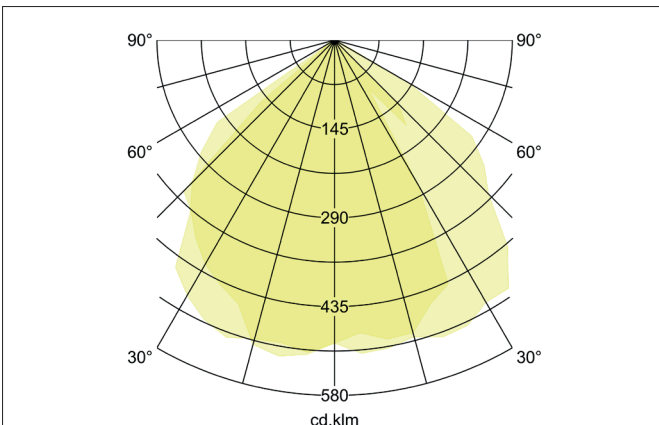

ALEXIS LED wall surface mounted luminaire, IP54
 Article no. 65021103

Light.
 For Generations.

Tender
 LED wall surface mounted luminaire, IP54, Other. Luminaire length 125.0 mm, Luminaire width 125.0 mm, Height 115.0 mm Weight 0.75 kg, with rotationssymmetrical, deep, wide distributed light intensity. optimal light distribution due to a glass transparent cover. Luminous flux 490 lm, Power 1 x 7 W, Light colour warm white to warm white, Correlated color temperature (CCT) 3.000 - 3.000 K, Colour rendering index CRI > 80, Housing material: Aluminium / Glass / Plastic, Colour: Graphite structure, Permissible ambient temperature (ta): -20 °C - +25 °C, Protection class (EN 61140): I, Degree of protection (DIN EN 60529): IP54, .With electronic driver, on/off switchable.

Article data	
Article no.	65021103
GTIN	4251433982449
Series name	ALEXIS
Short description	LED wall surface mounted luminaire, IP54
Material	Aluminium / Glass / Plastic
Colour	Graphite
Type of surface	Structure
Shape	Other
Length	125 mm
Width	125 mm
Height	115 mm
Scope of delivery	incl. converter for connection to 230 V mains voltage, switchable
Weight	0.750 kg

ALEXIS LED wall surface mounted luminaire, IP54

Article no. 65021103

Light.
For Generations.

Lighting technology	
Colour temperature	3.000 K
Light colour	White
Light output	Direct
Luminous flux	490 lm
System efficiency	70 lm/W
McAdam-Step	McAdam-Step 6
Colour rendering	CRI > 80
Light sharing	Symmetric
Adjustable color temperature	No