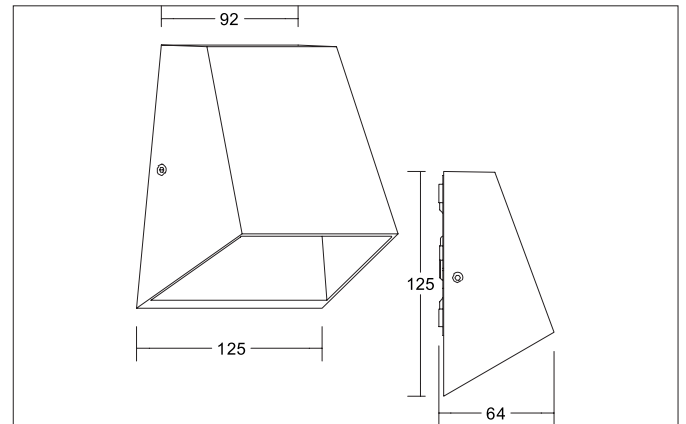

ALEXIS LED wall surface mounted luminaire, IP54
Article no. 65021103

Light.
For Generations.

Tender

LED wall surface mounted luminaire, IP54, Other. Luminaire length 125.0 mm, Luminaire width 125.0 mm, Height 115.0 mm Weight 0.75 kg, with rotationssymmetrical, deep, wide distributed light intensity. optimal light distribution due to a glass transparent cover. Luminous flux 490 lm, Power 1 x 7 W, Light colour warm white to warm white, Correlated color temperature (CCT) 3.000 - 3.000 K, Colour rendering index CRI > 80, Housing material: Aluminium / Glass / Plastic, Colour: Graphite structure, Permissible ambient temperature (ta): -20 °C - +25 °C, Protection class (EN 61140): I, Degree of protection (DIN EN 60529): IP54, .With electronic driver, on/off switchable.

Article data	
Article no.	65021103
GTIN	4251433982449
Series name	ALEXIS
Short description	LED wall surface mounted luminaire, IP54
Material	Aluminium / Glass / Plastic
Colour	Graphite
Type of surface	Structure
Shape	Other
Length	125 mm
Width	125 mm
Height	115 mm
Scope of delivery	incl. converter for connection to 230 V mains voltage, switchable
Weight	0.750 kg

Packing data	
Gross weight	6 kg
Length of packaging	200 mm
Packaging width	150 mm
Packaging height	150 mm
Disposal at end of life	This product must not be disposed of with household waste. You are obliged, to dispose of such electrical waste separately. By disposing of electrical waste and other old or defective electronics separately, you support recycling or other forms of re-use. In that way you help to take care and to avoid that harmful substances get into the environment.