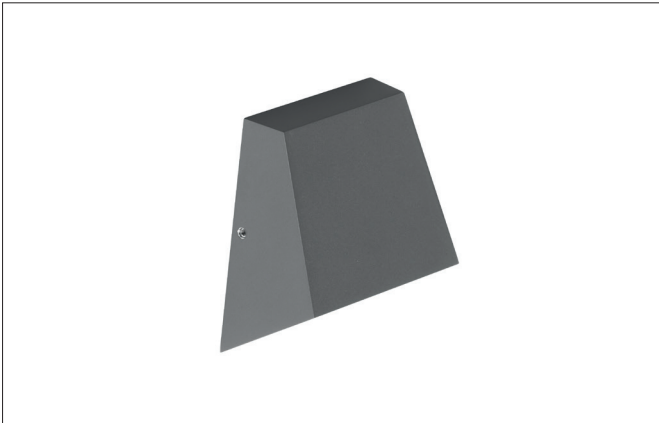

ALEXIS LED wall surface mounted luminaire, IP54
Article no. 65021103

Light.
For Generations.

Tender

LED wall surface mounted luminaire, IP54, Other. Luminaire length 125.0 mm, Luminaire width 125.0 mm, Height 115.0 mm Weight 0.75 kg, with rotationssymmetrical, deep, wide distributed light intensity. optimal light distribution due to a glass transparent cover. Luminous flux 490 lm, Power 1 x 7 W, Light colour warm white to warm white, Correlated color temperature (CCT) 3.000 - 3.000 K, Colour rendering index CRI > 80, Housing material: Aluminium / Glass / Plastic, Colour: Graphite structure, Permissible ambient temperature (ta): -20 °C - +25 °C, Protection class (EN 61140): I, Degree of protection (DIN EN 60529): IP54, .With electronic driver, on/off switchable.

Article data	
Article no.	65021103
GTIN	4251433982449
Series name	ALEXIS
Short description	LED wall surface mounted luminaire, IP54
Material	Aluminium / Glass / Plastic
Colour	Graphite
Type of surface	Structure
Shape	Other
Length	125 mm
Width	125 mm
Height	115 mm
Scope of delivery	incl. converter for connection to 230 V mains voltage, switchable
Weight	0.750 kg

ALEXIS LED wall surface mounted luminaire, IP54

Article no. 65021103

Light.
For Generations.

Lighting technology	
Colour temperature	3.000 K
Light colour	White
Light output	Direct
Luminous flux	490 lm
System efficiency	70 lm/W
McAdam-Step	McAdam-Step 6
Colour rendering	CRI > 80
Light sharing	Symmetric
Adjustable color temperature	No

Mounting technology	
Mounting method	Surface mounting
Place of installation	Wall-mounted
Adjustability	Not adjustable
Further references	Outdoor
Material cover	Glass transparent
Suitable for through-wiring	No