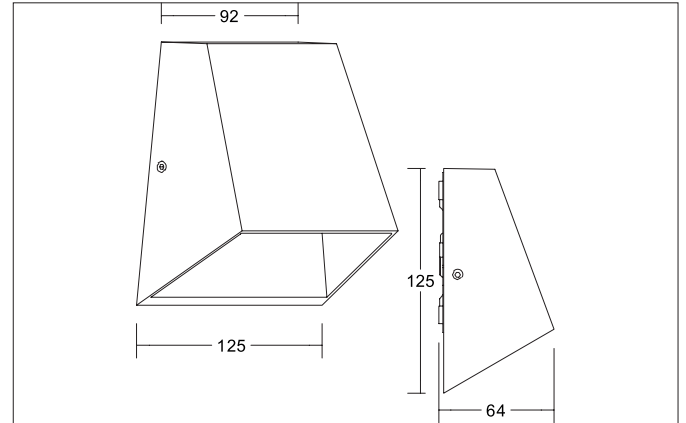

ALEXIS LED wall surface mounted luminaire, IP54
 Article no. 65021103

Light.
 For Generations.

Tender
 LED wall surface mounted luminaire, IP54, Other. Luminaire length 125.0 mm, Luminaire width 125.0 mm, Height 115.0 mm Weight 0.75 kg, with rotationssymmetrical, deep, wide distributed light intensity. optimal light distribution due to a glass transparent cover. Luminous flux 490 lm, Power 1 x 7 W, Light colour warm white to warm white, Correlated color temperature (CCT) 3.000 - 3.000 K, Colour rendering index CRI > 80, Housing material: Aluminium / Glass / Plastic, Colour: Graphite structure, Permissible ambient temperature (ta): -20 °C - +25 °C, Protection class (EN 61140): I, Degree of protection (DIN EN 60529): IP54, .With electronic driver, on/off switchable.

Article data	
Article no.	65021103
GTIN	4251433982449
Series name	ALEXIS
Short description	LED wall surface mounted luminaire, IP54
Material	Aluminium / Glass / Plastic
Colour	Graphite
Type of surface	Structure
Shape	Other
Length	125 mm
Width	125 mm
Height	115 mm
Scope of delivery	incl. converter for connection to 230 V mains voltage, switchable
Weight	0.750 kg

Packing data	
Gross weight	6 kg
Length of packaging	200 mm
Packaging width	150 mm
Packaging height	150 mm
Disposal at end of life	This product must not be disposed of with household waste. You are obliged, to dispose of such electrical waste separately. By disposing of electrical waste and other old or defective electronics separately, you support recycling or other forms of re-use. In that way you help to take care and to avoid that harmful substances get into the environment.