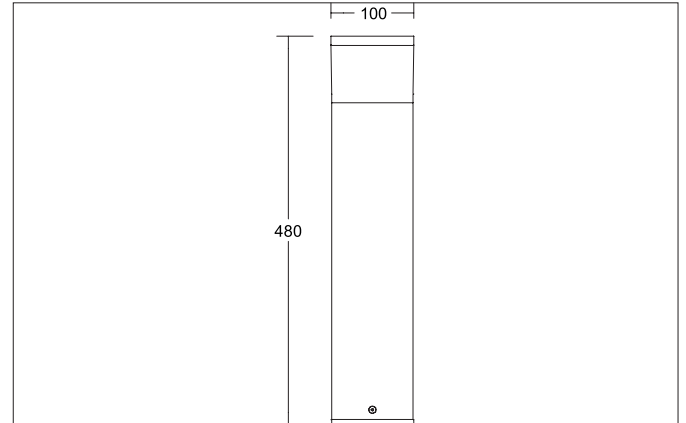

MATURNA LED bollard luminaire / Connection column, IP44

Article no. 65201103

Light.
For Generations.**Tender**

LED bollard luminaire / Connection column, IP44, Other., Hight 480.0 mm Weight 2.188 kg, with rotationssymmetrical, deep, wide distributed light intensity. Luminous flux 210 lm, Power 1 x 3 W, Light colour warm white to warm white, Correlated color temperature (CCT) 3.000 - 3.000 K, Colour rendering index CRI > 80, Housing material: Aluminium / Glass / Plastic, Colour: Graphite structure, Permissible ambient temperature (ta): -20 °C - +25 °C, Protection class (EN 61140): I, Degree of protection (DIN EN 60529): IP44, .With electronic driver, on/off switchable.

Article data	
Article no.	65201103
GTIN	4251433982616
Series name	MATURNA
Short description	LED bollard luminaire / Connection column, IP44
Material	Aluminium / Glass / Plastic
Colour	Graphite
Type of surface	Structure
Shape	Other
Hight	480 mm
Scope of delivery	incl. converter for connection to 230 V mains voltage, switchable
Weight	2.188 kg

MATURNA LED bollard luminaire / Connection column, IP44

Article no. 65201103

Light.
For Generations.

Lighting technology	
Colour temperature	3.000 K
Light colour	White
Light output	Direct
Luminous flux	210 lm
System efficiency	70 lm/W
McAdam-Step	McAdam-Step 6
Colour rendering	CRI > 80
Light sharing	Symmetric
Adjustable color temperature	No

Mounting technology	
Mounting method	Surface mounting
Place of installation	Floor-mounted
Adjustability	Not adjustable
Further references	Outdoor

Packing data	
Gross weight	2.432 kg
Length of packaging	530 mm
Packaging width	200 mm
Packaging height	200 mm
Disposal at end of life	This product must not be disposed of with household waste. You are obliged, to dispose of such electrical waste separately. By disposing of electrical waste and other old or defective electronics separately, you support recycling or other forms of re-use. In that way you help to take care and to avoid that harmful substances get into the environment.