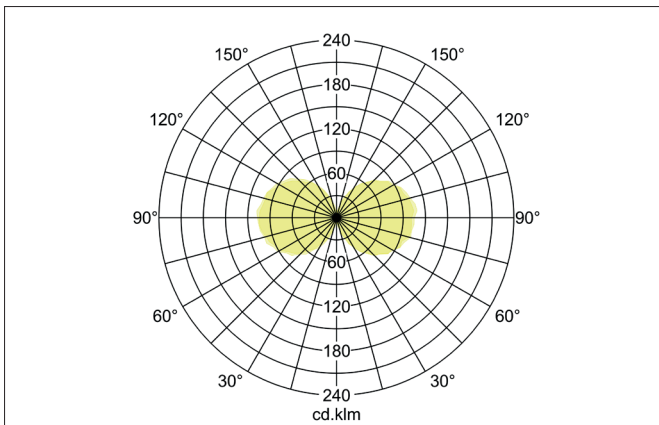

MATURNA LED bollard luminaire / Connection column, IP44

Article no. 65201103

Light.
For Generations.**Tender**

LED bollard luminaire / Connection column, IP44, Other., Hight 480.0 mm Weight 2.188 kg, with rotationssymmetrical, deep, wide distributed light intensity. Luminous flux 210 lm, Power 1 x 3 W, Light colour warm white to warm white, Correlated color temperature (CCT) 3.000 - 3.000 K, Colour rendering index CRI > 80, Housing material: Aluminium / Glass / Plastic, Colour: Graphite structure, Permissible ambient temperature (ta): -20 °C - +25 °C, Protection class (EN 61140): I, Degree of protection (DIN EN 60529): IP44, .With electronic driver, on/off switchable.

Article data	
Article no.	65201103
GTIN	4251433982616
Series name	MATURNA
Short description	LED bollard luminaire / Connection column, IP44
Material	Aluminium / Glass / Plastic
Colour	Graphite
Type of surface	Structure
Shape	Other
Hight	480 mm
Scope of delivery	incl. converter for connection to 230 V mains voltage, switchable
Weight	2.188 kg

MATURNA LED bollard luminaire / Connection column, IP44

Article no. 65201103

Light.
For Generations.

Lighting technology	
Colour temperature	3.000 K
Light colour	White
Light output	Direct
Luminous flux	210 lm
System efficiency	70 lm/W
McAdam-Step	McAdam-Step 6
Colour rendering	CRI > 80
Light sharing	Symmetric
Adjustable color temperature	No