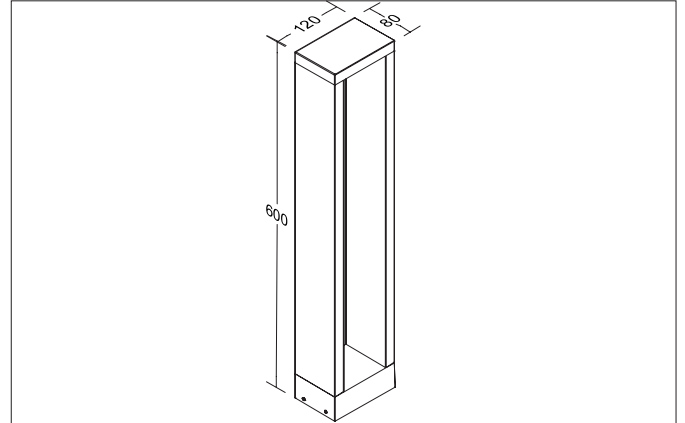

ADDIA LED bollard luminaire, IP54, height 600 mm
Article no. 65261103

Light.
For Generations.

Tender

LED bollard luminaire, IP54, height 600 mm, Rectangular. Luminaire length 80.0 mm, Luminaire width 120.0 mm, Height 210.0 mm Weight 2.382 kg, with rotationssymmetrical, deep, wide distributed light intensity. optimal light distribution due to a glass transparent cover. Luminous flux 413 lm, Power 1 x 10 W, Light colour warm white to warm white, Correlated color temperature (CCT) 3.000 - 3.000 K, Colour rendering index CRI > 80, Housing material: Aluminium / Glass / Plastic, Colour: Graphite structure, Permissible ambient temperature (ta): -20 °C - +25 °C, Protection class (EN 61140): I, Degree of protection (DIN EN 60529): IP54, .With electronic driver, on/off switchable.

Article data	
Article no.	65261103
GTIN	4251433982531
Series name	ADDIA
Short description	LED bollard luminaire, IP54, height 600 mm
Material	Aluminium / Glass / Plastic
Colour	Graphite
Type of surface	Structure
Shape	Rectangular
Length	80 mm
Width	120 mm
Height	210 mm
Scope of delivery	incl. converter for connection to 230 V mains voltage, switchable
Weight	2.382 kg

ADDIA LED bollard luminaire, IP54, height 600 mm

Article no. 65261103

Light.
For Generations.

Lighting technology	
Colour temperature	3.000 K
Light colour	White
Light output	Direct
Luminous flux	413 lm
System efficiency	41 lm/W
McAdam-Step	McAdam-Step 6
Colour rendering	CRI > 80
Beam angle	120°
Light sharing	Symmetric
Adjustable color temperature	No