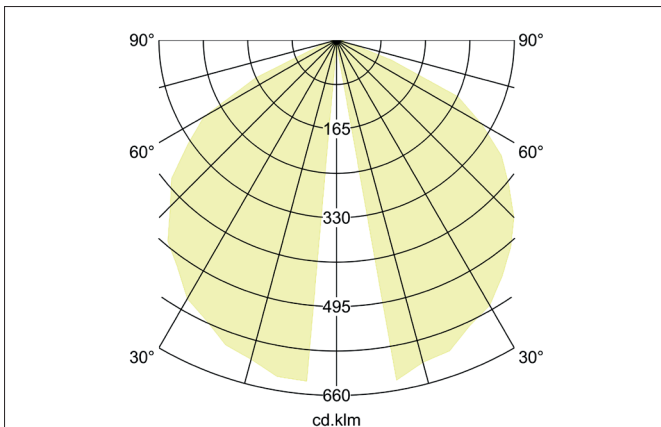

ADDIA LED bollard luminaire, IP54, height 600 mm
Article no. 65261103

Light.
For Generations.

Tender

LED bollard luminaire, IP54, height 600 mm, Rectangular. Luminaire length 80.0 mm, Luminaire width 120.0 mm, Height 210.0 mm Weight 2.382 kg, with rotationssymmetrical, deep, wide distributed light intensity. optimal light distribution due to a glass transparent cover. Luminous flux 413 lm, Power 1 x 10 W, Light colour warm white to warm white, Correlated color temperature (CCT) 3.000 - 3.000 K, Colour rendering index CRI > 80, Housing material: Aluminium / Glass / Plastic, Colour: Graphite structure, Permissible ambient temperature (ta): -20 °C - +25 °C, Protection class (EN 61140): I, Degree of protection (DIN EN 60529): IP54, .With electronic driver, on/off switchable.

Article data	
Article no.	65261103
GTIN	4251433982531
Series name	ADDIA
Short description	LED bollard luminaire, IP54, height 600 mm
Material	Aluminium / Glass / Plastic
Colour	Graphite
Type of surface	Structure
Shape	Rectangular
Length	80 mm
Width	120 mm
Height	210 mm
Scope of delivery	incl. converter for connection to 230 V mains voltage, switchable
Weight	2.382 kg

ADDIA LED bollard luminaire, IP54, height 600 mm

Article no. 65261103

Light.
For Generations.

Lighting technology	
Colour temperature	3.000 K
Light colour	White
Light output	Direct
Luminous flux	413 lm
System efficiency	41 lm/W
McAdam-Step	McAdam-Step 6
Colour rendering	CRI > 80
Beam angle	120°
Light sharing	Symmetric
Adjustable color temperature	No