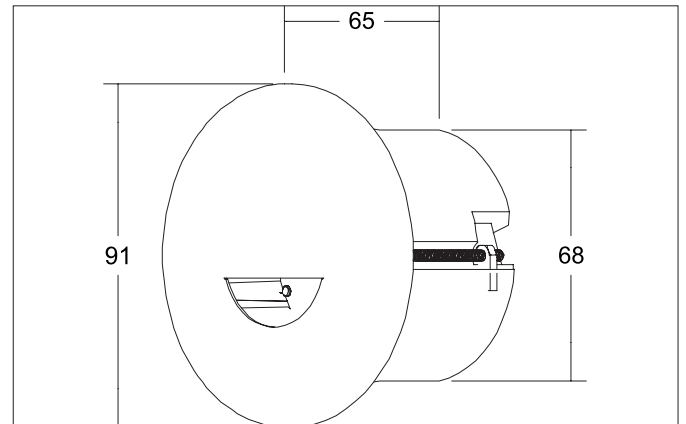

ADAPTwall LED wall recessed light, for device socket

Article no. 10371073

Light.
For Generations.**Tender**

LED wall recessed light, for device socket, Round. Ceiling cut-out \varnothing 68 mm, Installation depth 65 mm, Outer diameter 91 mm, Weight 0,173 kg, asymmetric, Luminous flux 180 lm, Power 1 x 2 W, Light colour warm white, Correlated color temperature (CCT) 3.000 K, Colour rendering index CRI > 80, Rated life time L70/B50 at 25 °C: 35.000 h, Housing material: Aluminium / Steel / Plastic, Colour: White, Permissible ambient temperature (ta): -20 °C - +25 °C, Protection class (EN 61140): II, Degree of protection (DIN EN 60529): IP20, .With electronic driver, on/off switchable.

Article data	
Article no.	10371073
GTIN	4251433953753
Series name	ADAPTwall
Short description	LED wall recessed light, for device socket
Material	Aluminium / Steel / Plastic
Colour	White
Type of surface	Matt
Shape	Round
Outer diameter	91 mm
Built-in diameter	68 mm
Installation depth	65 mm
Hight	12 mm
Weight	0.173 kg
Conformance	UKCA

ADAPTwall LED wall recessed light, for device socket

Article no. 10371073

Light.
For Generations.

Lighting technology	
Colour temperature	3.000 K
Light colour	White
Luminous flux	180 lm
System efficiency	90 lm/W
Colour rendering	CRI > 80
Reflector	Without
Light sharing	Asymmetric
Adjustable color temperature	No

Mounting technology	
Mounting method	Recessed mounting
Place of installation	Wall-mounted
Adjustability	Not adjustable
Material cover	Without cover

Packing data	
Gross weight	0.204 kg
Length of packaging	105 mm
Packaging width	90 mm
Packaging height	55 mm
Disposal at end of life	This product must not be disposed of with household waste. You are obliged, to dispose of such electrical waste separately. By disposing of electrical waste and other old or defective electronics separately, you support recycling or other forms of re-use. In that way you help to take care and to avoid that harmful substances get into the environment.