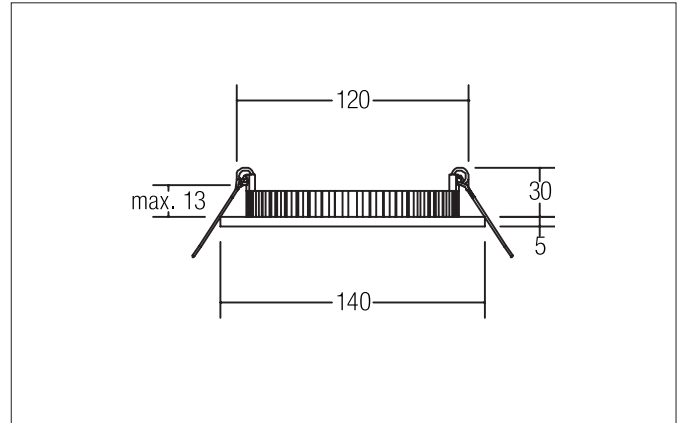

FLAT30 LED recessed panel

Article no. 12215073

Light.
For Generations.**Tender**

LED recessed panel, Round. Toolless ceiling installation by installation springs. Ceiling cut-out Ø 120 mm, Installation depth 30 mm, Outer diameter 140 mm, Weight 0,182 kg, with rotationssymmetrical, deep, wide distributed light intensity. optimal light distribution due to a plastic, opal cover. Luminous flux 580 lm, Power 1 x 10 W, System Efficiency 58 lm/W, Light colour warm white, Correlated color temperature (CCT) 3.000 K, Colour rendering index CRI > 80, Housing material: Aluminium / Plastic, Colour: White, Permissible ambient temperature (ta): -20 °C - +25 °C, Protection class (EN 61140): III, Degree of protection (DIN EN 60529): IP20. For connection to an external driver, which is not included in the scope of delivery of the luminaire. Depending on driver dimmable.

Article data	
Article no.	12215073
GTIN	4251433915508
Series name	FLAT30
Short description	LED recessed panel
Material	Aluminium / Plastic
Colour	White
Type of surface	Matt
Shape	Round
Outer diameter	140 mm
Built-in diameter	120 mm
Installation depth	30 mm
Height	5 mm
Weight	0.182 kg

FLAT30 LED recessed panel

Article no. 12215073

Light.
For Generations.

Lighting technology	
Colour temperature	3.000 K
Light colour	White
Light output	Direct
Luminous flux	700 lm
System efficiency	70 lm/W
Colour rendering	CRI > 85
Reflector	Without
Beam angle	120°
Light sharing	Symmetric
Adjustable color temperature	No

Operating technology of the luminaire	
System output	10 W
Voltage type	DC
DC nominal voltage max	24 V
Lamp	LED
Lamp holder	Without fitting
Protection class	III
Degree of protection	IP20
Dimmable	Yes
Control	Depending on driver
Bulb change possible	The light source of this luminaire may only be replaced by the manufacturer or a service technician commissioned by him or a similarly qualified person.