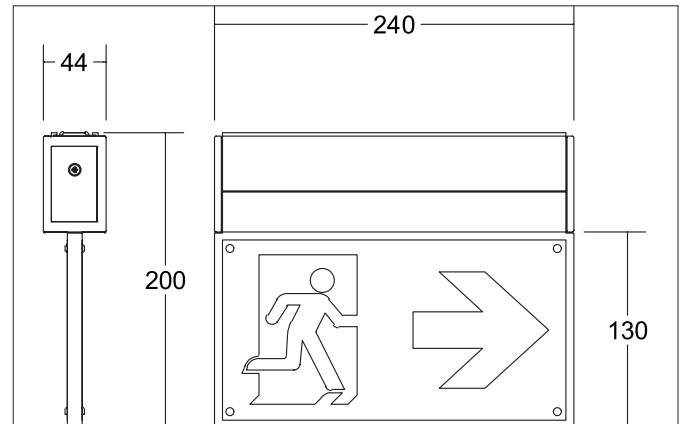

RESCUE TWO Exit sign luminaire

Article no. 79230264

Light.
For Generations.**Tender**

Exit sign luminaire, alu anodized. Surface mounting, Ceiling-/Wall-mounted. Escape sign light, recognition range 25 m, nominal operating time 3 h, nominal operating time can be changed to 8 h, then the emergency lighting factor (BLF) is only 40 %, ceiling or wall mounting, incl. LiFePO4 single battery and pictogram set. Lamp holder: Without fitting, Mounting method: Surface mounting, Place of installation: Ceiling-/Wall-mounted, Material: Aluminium / Polycarbonate, Degree of protection: according to DIN EN 60529 IP41, Protection class: (EN 61140) I, Voltage: 230V AC 50Hz, Power: 4.6 W, Colour temperature: 4.000 K, Light colour: White, Adjustability: Not adjustable, With control gear: Yes, .

RESCUE TWO Exit sign luminaire

Article no. 79230264

Light.
For Generations.

Article data	
Article no.	79230264
GTIN	4251433949527
Series name	RESCUE TWO
Short description	Exit sign luminaire
Material	Aluminium / Polycarbonate
Colour	Silver
Length	240 mm
Width	44 mm
Height	200 mm
Weight	0.906 kg
stamp	UKCA

Mounting technology	
Mounting method	Surface mounting
Place of installation	Ceiling-/Wall-mounted
Adjustability	Not adjustable
Material cover	Other

Packing data	
Gross weight	1.055 kg
Length of packaging	272 mm
Packaging width	215 mm
Packaging height	57 mm
Disposal at end of life	This product must not be disposed of with household waste. You are obliged, to dispose of such electrical waste separately. By disposing of electrical waste and other old or defective electronics separately, you support recycling or other forms of re-use. In that way you help to take care and to avoid that harmful substances get into the environment.