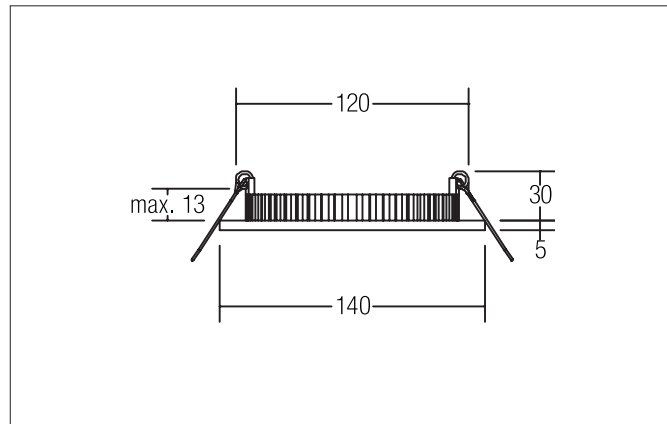

FLAT30 LED recessed panel, TunableWhite

Article no. 12435074

Tender

LED recessed panel, TunableWhite, tool-free ceiling installation using installation springs. Ceiling cut-out \varnothing 120 mm, installation depth 30 mm, outer diameter 140 mm, weight 0.174 kg, with rotationally symmetrical deep-wide beam light distribution. Opal plastic cover, rated wattage 1 x 12 W, light color warm white to daylight white, most similar color temperature (CCT) 2,700 - 5,700 K, general color rendering index CRI > 80, housing material: aluminum / plastic, color: white, permissible ambient temperature (ta): -20 °C - +25 °C, protection class (EN 61140): III, degree of protection (DIN EN 60529): IP20. For connection to an external control gear, which is not included with the luminaire. Dimmable depending on the control gear.

Article data	
Article no.	12435074
GTIN	4251433915553
Series name	FLAT30
Short description	LED recessed panel, TunableWhite
Material	Aluminium / Plastic
Colour	White
Type of surface	Matt
Shape	Round
Outer diameter	140 mm
Built-in diameter	120 mm
Installation depth	30 mm
Height	5 mm
Weight	0.174 kg
Conformance	CE, UKCA

LED power supply 24 V DC, dimmable

Power: 12 - 75 W

Dimensions: 185 mm x 60 mm x 31 mm

https://www.brumberg.com/fileadmin/products/Datenblatt_17231000_2021_DE.pdf

Article no.: 17232000

LED power supply 24 V DC, dimmable

Power: 12 - 120 W

Dimensions: 223 mm x 64 mm x 32 mm

https://www.brumberg.com/fileadmin/products/Datenblatt_17232000_2021_DE.pdf