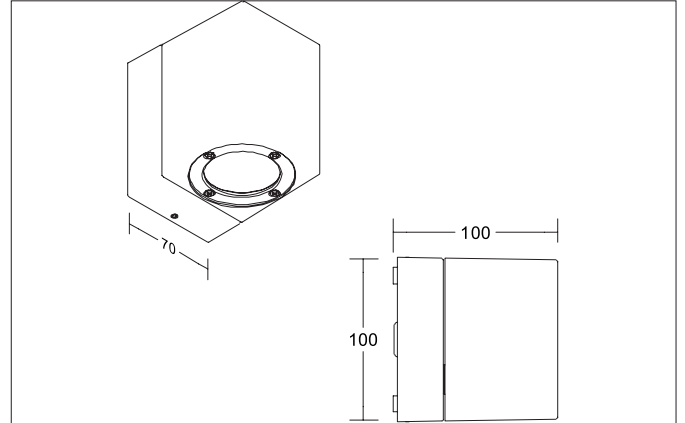

SELIA LED wall surface mounted luminaire, IP54
Article no. 65231103

Light.
For Generations.

Tender

LED wall surface mounted luminaire, IP54, Rectangular. Luminaire length 100.0 mm, Luminaire width 70.0 mm, Height 100.0 mm Weight 0.882 kg, with rotationssymmetrical, deep, wide distributed light intensity. optimal light distribution due to a glass transparent cover. Luminous flux 460 lm, Power 1 x 7 W, Light colour warm white to warm white, Correlated color temprature (CCT) 3.000 - 3.000 K, Colour rendering index CRI > 80, Housing material: Aluminium / Glass / Plastic, Colour: Graphite structure, Permissible ambient temperature (ta): -20 to +45°C, Protection class (EN 61140): I, Degree of protection (DIN EN 60529): IP54, .With electronic driver, on/off switchable.

Article data	
Article no.	65231103
GTIN	4251433982920
Series name	SELIA
Short description	LED wall surface mounted luminaire, IP54
Material	Aluminium / Glass / Plastic
Colour	Graphite
Type of surface	Structure
Shape	Rectangular
Length	100 mm
Width	70 mm
Hight	100 mm
Scope of delivery	incl. converter for connection to 230 V mains voltage, switchable
Weight	0.882 kg

SELIA LED wall surface mounted luminaire, IP54

Article no. 65231103

Light.
For Generations.

Lighting technology	
Colour temperature	3.000 K
Light colour	White
Light output	Direct
Luminous flux	460 lm
System efficiency	66 lm/W
McAdam-Step	McAdam-Step 3
Colour rendering	CRI > 80
Beam angle	24°
Light sharing	Symmetric
Adjustable color temperature	No

Packing data	
Gross weight	0.98 kg
Length of packaging	200 mm
Packaging width	150 mm
Packaging height	150 mm
Disposal at end of life	This product must not be disposed of with household waste. You are obliged, to dispose of such electrical waste separately. By disposing of electrical waste and other old or defective electronics separately, you support recycling or other forms of re-use. In that way you help to take care and to avoid that harmful substances get into the environment.