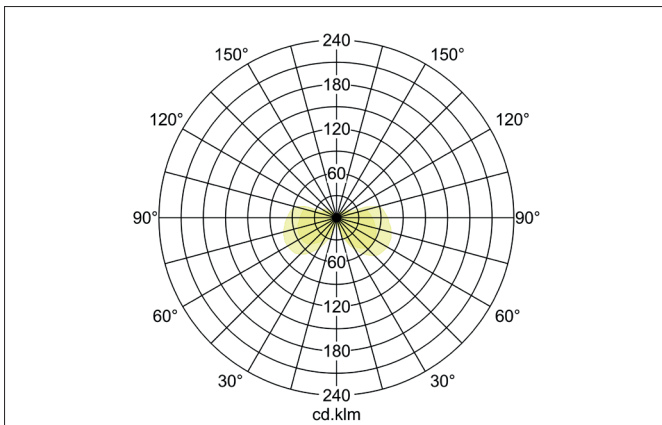

**RUBI LED solar wall surface-mounted luminaire, IP54**

Article no. 65322103

Light.  
For Generations.**Tender**

LED solar wall surface-mounted luminaire, IP54, Rectangular. Luminaire length 138.0 mm, Luminaire width 138.0 mm, Height 290.0 mm  
 Weight 2.081 kg, with rotationssymmetrical, deep, wide distributed light intensity. Luminous flux 167 lm, Power 1 x 2,2 W, Light colour warm white to warm white, Correlated color temperature (CCT) 3.000 - 3.000 K, Colour rendering index CRI > 80, Housing material: Aluminium / Glass / Plastic, Colour: Graphite structure, Permissible ambient temperature (ta): -20 °C - +25 °C, Protection class (EN 61140): III, Degree of protection (DIN EN 60529): IP54, .With electronic driver, on/off switchable.

Article no. 65322103

Light.  
For Generations.

Article data	
Article no.	65322103
GTIN	4251433982654
Series name	RUBI
Short description	LED solar wall surface-mounted luminaire, IP54
Material	Aluminium / Glass / Plastic
Colour	Graphite
Type of surface	Structure
Shape	Rectangular
Length	138 mm
Width	138 mm
Hight	290 mm
Weight	2.081 kg

Lighting technology	
Colour temperature	3.000 K
Light colour	White
Light output	Direct
Luminous flux	167 lm
System efficiency	76 lm/W
McAdam-Step	McAdam-Step 6
Colour rendering	CRI > 80
Light sharing	Symmetric
Adjustable color temperature	No