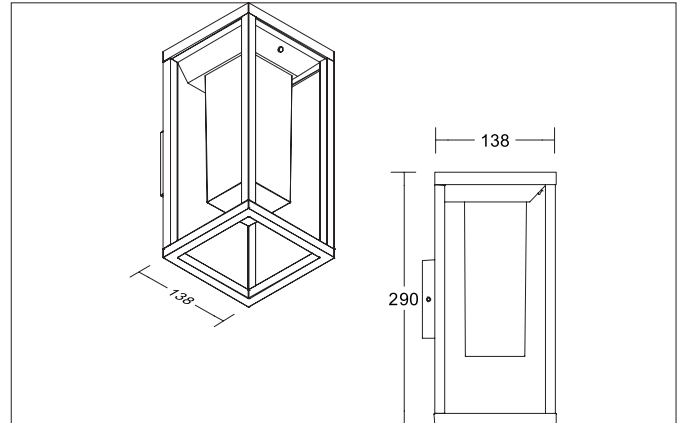

**RUBI LED solar wall surface-mounted luminaire, IP54**

Article no. 65322103

Light.  
For Generations.**Tender**

LED solar wall surface-mounted luminaire, IP54, Rectangular. Luminaire length 138.0 mm, Luminaire width 138.0 mm, Height 290.0 mm  
 Weight 2.081 kg, with rotationssymmetrical, deep, wide distributed light intensity. Luminous flux 167 lm, Power 1 x 2,2 W, Light colour warm white to warm white, Correlated color temperature (CCT) 3.000 - 3.000 K, Colour rendering index CRI > 80, Housing material: Aluminium / Glass / Plastic, Colour: Graphite structure, Permissible ambient temperature (ta): -20 °C - +25 °C, Protection class (EN 61140): III, Degree of protection (DIN EN 60529): IP54, .With electronic driver, on/off switchable.

Article no. 65322103

Light.  
For Generations.

Article data	
Article no.	65322103
GTIN	4251433982654
Series name	RUBI
Short description	LED solar wall surface-mounted luminaire, IP54
Material	Aluminium / Glass / Plastic
Colour	Graphite
Type of surface	Structure
Shape	Rectangular
Length	138 mm
Width	138 mm
Hight	290 mm
Weight	2.081 kg

Mounting technology	
Mounting method	Surface mounting
Place of installation	Wall-mounted
Adjustability	Not adjustable
Further references	Outdoor
Suitable for through-wiring	No

Packing data	
Gross weight	2.313 kg
Length of packaging	530 mm
Packaging width	200 mm
Packaging hight	200 mm
Disposal at end of life	This product must not be disposed of with household waste. You are obliged, to dispose of such electrical waste separately. By disposing of electrical waste and other old or defective electronics separately, you support recycling or other forms of re-use. In that way you help to take care and to avoid that harmful substances get into the environment.