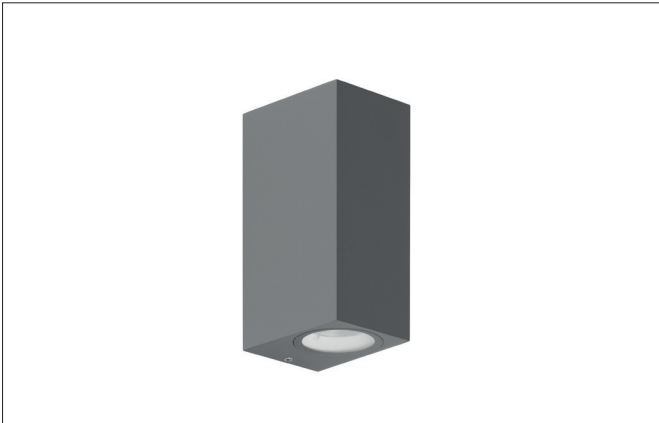

SELIA LED wall surface mounted luminaire, IP54

Article no. 65233103

Light.
For Generations.

Tender

LED wall surface mounted luminaire, IP54, Rectangular. Luminaire length 82.0 mm, Luminaire width 61.0 mm, Height 145.0 mm Weight 0.805 kg, with rotationssymmetrical, deep, wide distributed light intensity. optimal light distribution due to a glass transparent cover. Luminous flux 1.154 lm, Power 2 x 14 W, Light colour warm white to warm white, Correlated color temperature (CCT) 3.000 - 3.000 K, Colour rendering index CRI > 80, Housing material: Aluminium / Glass / Plastic, Colour: Graphite structure, Permissible ambient temperature (ta): -20 to +45°C, Protection class (EN 61140): I, Degree of protection (DIN EN 60529): IP54, .With electronic driver, on/off switchable.

Article data	
Article no.	65233103
GTIN	4251433982425
Series name	SELIA
Short description	LED wall surface mounted luminaire, IP54
Material	Aluminium / Glass / Plastic
Colour	Graphite
Type of surface	Structure
Shape	Rectangular
Length	82 mm
Width	61 mm
Height	145 mm
Scope of delivery	incl. converter for connection to 230 V mains voltage, switchable
Weight	0.805 kg

SELIA LED wall surface mounted luminaire, IP54

Article no. 65233103

Light.
For Generations.

Lighting technology	
Colour temperature	3.000 K
Light colour	White
Light output	Direct/Indirect
Luminous flux	1,154 lm
System efficiency	82 lm/W
McAdam-Step	McAdam-Step 6
Colour rendering	CRI > 80
Light sharing	Symmetric
Adjustable color temperature	No