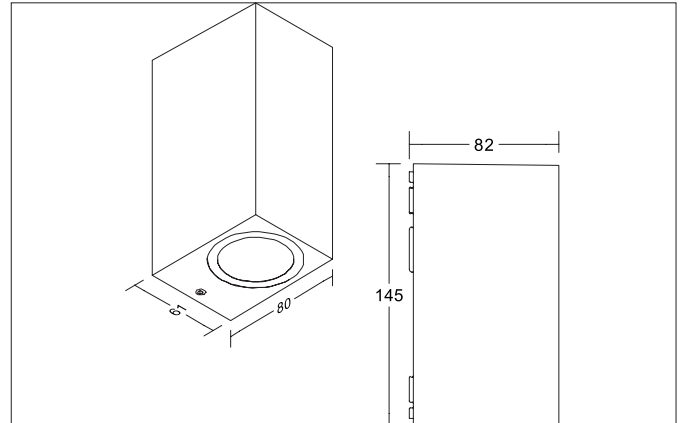

SELIA LED wall surface mounted luminaire, IP54

Article no. 65233103

Light.
For Generations.

Tender

LED wall surface mounted luminaire, IP54, Rectangular. Luminaire length 82.0 mm, Luminaire width 61.0 mm, Height 145.0 mm Weight 0.805 kg, with rotationssymmetrical, deep, wide distributed light intensity. optimal light distribution due to a glass transparent cover. Luminous flux 1.154 lm, Power 2 x 14 W, Light colour warm white to warm white, Correlated color temperature (CCT) 3.000 - 3.000 K, Colour rendering index CRI > 80, Housing material: Aluminium / Glass / Plastic, Colour: Graphite structure, Permissible ambient temperature (ta): -20 to +45°C, Protection class (EN 61140): I, Degree of protection (DIN EN 60529): IP54, .With electronic driver, on/off switchable.

Article data	
Article no.	65233103
GTIN	4251433982425
Series name	SELIA
Short description	LED wall surface mounted luminaire, IP54
Material	Aluminium / Glass / Plastic
Colour	Graphite
Type of surface	Structure
Shape	Rectangular
Length	82 mm
Width	61 mm
Height	145 mm
Scope of delivery	incl. converter for connection to 230 V mains voltage, switchable
Weight	0.805 kg

SELIA LED wall surface mounted luminaire, IP54

Article no. 65233103

Light.
For Generations.

Lighting technology	
Colour temperature	3.000 K
Light colour	White
Light output	Direct/Indirect
Luminous flux	1,154 lm
System efficiency	82 lm/W
McAdam-Step	McAdam-Step 6
Colour rendering	CRI > 80
Light sharing	Symmetric
Adjustable color temperature	No

Packing data	
Gross weight	0.895 kg
Length of packaging	200 mm
Packaging width	150 mm
Packaging height	150 mm
Disposal at end of life	This product must not be disposed of with household waste. You are obliged, to dispose of such electrical waste separately. By disposing of electrical waste and other old or defective electronics separately, you support recycling or other forms of re-use. In that way you help to take care and to avoid that harmful substances get into the environment.