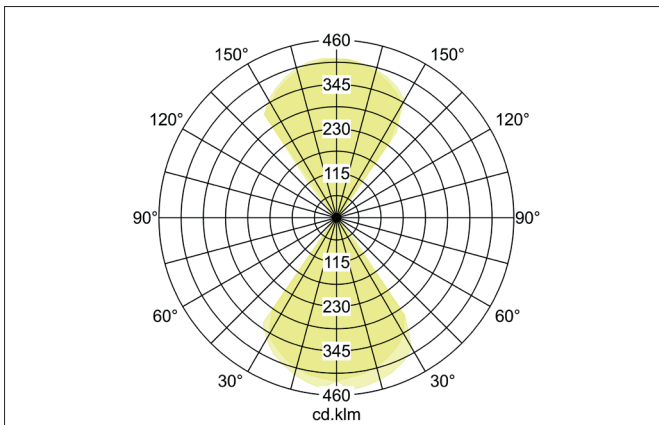

SELIA LED wall surface mounted luminaire, IP54

Article no. 65233103

Light.
For Generations.

Tender

LED wall surface mounted luminaire, IP54, Rectangular. Luminaire length 82.0 mm, Luminaire width 61.0 mm, Height 145.0 mm Weight 0.805 kg, with rotationssymmetrical, deep, wide distributed light intensity. optimal light distribution due to a glass transparent cover. Luminous flux 1.154 lm, Power 2 x 14 W, Light colour warm white to warm white, Correlated color temperature (CCT) 3.000 - 3.000 K, Colour rendering index CRI > 80, Housing material: Aluminium / Glass / Plastic, Colour: Graphite structure, Permissible ambient temperature (ta): -20 to +45°C, Protection class (EN 61140): I, Degree of protection (DIN EN 60529): IP54, .With electronic driver, on/off switchable.

Article data	
Article no.	65233103
GTIN	4251433982425
Series name	SELIA
Short description	LED wall surface mounted luminaire, IP54
Material	Aluminium / Glass / Plastic
Colour	Graphite
Type of surface	Structure
Shape	Rectangular
Length	82 mm
Width	61 mm
Height	145 mm
Scope of delivery	incl. converter for connection to 230 V mains voltage, switchable
Weight	0.805 kg

SELIA LED wall surface mounted luminaire, IP54

Article no. 65233103

Light.
For Generations.

Lighting technology	
Colour temperature	3.000 K
Light colour	White
Light output	Direct/Indirect
Luminous flux	1,154 lm
System efficiency	82 lm/W
McAdam-Step	McAdam-Step 6
Colour rendering	CRI > 80
Light sharing	Symmetric
Adjustable color temperature	No