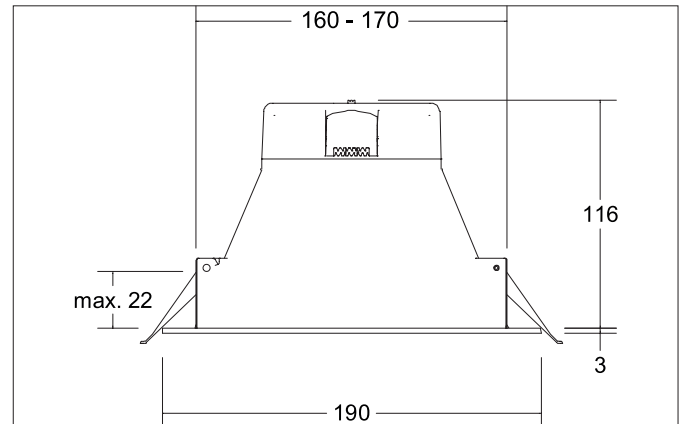

**ZULO MIDI LED recessed downlight, IP54**

Article no. 32028073

Light.  
For Generations.**Tender**

LED recessed downlight, IP54, Round. Ceiling cut-out Ø 160 mm, Installation depth 116 mm, Outer diameter 190 mm, Weight 0,385 kg, with rotationssymmetrical, deep, wide distributed light intensity. optimal light distribution due to a polycarbonat opal cover. Luminous flux 1.460 lm, Power 1 x 16 W, Light colour warm white to daylight white, Correlated color temperature (CCT) 3.000 - 5.700 K, Colour rendering index CRI > 80, Housing material: Plastic, Colour: White, Permissible ambient temperature (ta): -20 °C - +25 °C, Protection class (EN 61140): II, Degree of protection (DIN EN 60529): IP54, shock resistance according to IEC62262: IK03. With electronic driver, on/off switchable.

**Product Benefits**

- Round recessed downlight made of plastic with opal plastic cover.
- Simple and toolless mounting due to the use of a plug-in terminal, which is also suitable for through-wiring.
- CRI > 80.
- Low mounting depth of 116 mm, diameter of 190 mm, Ceiling cut-out 160 mm.
- Room side protection IP54.
- Usable up to a maximum ceiling thickness of 22 mm.

**ZULO MIDI LED recessed downlight, IP54**

Article no. 32028073

Light.  
For Generations.

Article data	
Article no.	32028073
GTIN	4251433925590
Series name	ZULO MIDI
Short description	LED recessed downlight, IP54
Material	Plastic
Colour	White
Type of surface	Matt
Shape	Round
Outer diameter	190 mm
Built-in diameter	160 mm
Installation depth	116 mm
Scope of delivery	incl. converter for connection to 230 V mains voltage, on/off switchable
Weight	0.385 kg
Conformance	CE, UKCA