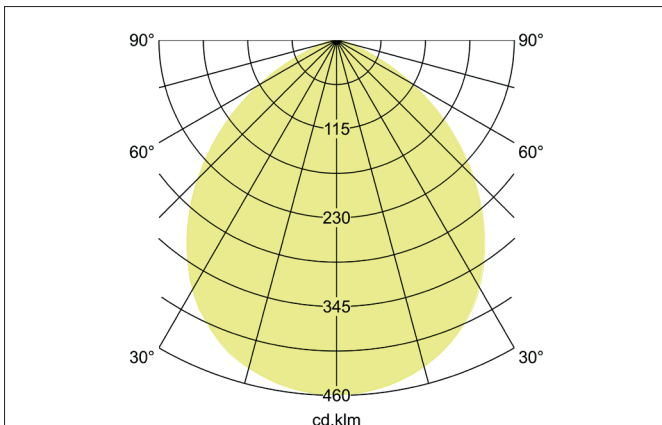

**ZULO MIDI LED recessed downlight, IP54**

Article no. 32028073

Light.  
For Generations.**Tender**

LED recessed downlight, IP54, Round. Ceiling cut-out Ø 160 mm, Installation depth 116 mm, Outer diameter 190 mm, Weight 0,385 kg, with rotationssymmetrical, deep, wide distributed light intensity. optimal light distribution due to a polycarbonat opal cover. Luminous flux 1.460 lm, Power 1 x 16 W, Light colour warm white to daylight white, Correlated color temperature (CCT) 3.000 - 5.700 K, Colour rendering index CRI > 80, Housing material: Plastic, Colour: White, Permissible ambient temperature (ta): -20 °C - +25 °C, Protection class (EN 61140): II, Degree of protection (DIN EN 60529): IP54, shock resistance according to IEC62262: IK03. With electronic driver, on/off switchable.

**Product Benefits**

- Round recessed downlight made of plastic with opal plastic cover.
- Simple and toolless mounting due to the use of a plug-in terminal, which is also suitable for through-wiring.
- CRI > 80.
- Low mounting depth of 116 mm, diameter of 190 mm, Ceiling cut-out 160 mm.
- Room side protection IP54.
- Usable up to a maximum ceiling thickness of 22 mm.

Lighting technology	
Colour temperature	3.000 K / 4.000 K / 5.700 K
Light output	Direct
Luminous flux	1,460 lm
System efficiency	91 lm/W
Colour rendering	CRI > 80
Reflector	Without
Beam angle	90°
Light sharing	Symmetric
Adjustable color temperature	Stages