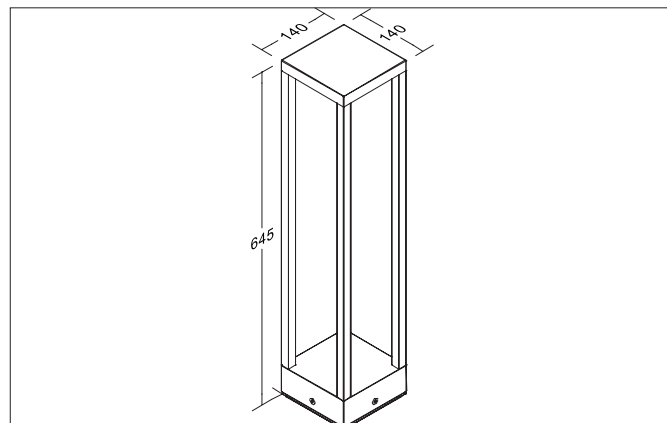

ABEE LED bollard luminaire, IP54, height 650 mm

Article no. 65263103

Light.
For Generations.**Tender**

LED bollard luminaire, IP54, height 650 mm, Rectangular. Luminaire length 140.0 mm, Luminaire width 140.0 mm, Height 650.0 mm Weight 2.825 kg, with rotationssymmetrical, deep, wide distributed light intensity. optimal light distribution due to a glass transparent cover. Luminous flux 936 lm, Power 1 x 15 W, Light colour warm white to warm white, Correlated color temperature (CCT) 3.000 - 3.000 K, Colour rendering index CRI > 80, Housing material: Aluminium / Glass / Plastic, Colour: Graphite structure, Permissible ambient temperature (ta): -20 °C - +25 °C, Protection class (EN 61140): I, Degree of protection (DIN EN 60529): IP65, .With electronic driver, on/off switchable.

Article data	
Article no.	65263103
GTIN	4251433982579
Series name	ABEE
Short description	LED bollard luminaire, IP54, height 650 mm
Material	Aluminium / Glass / Plastic
Colour	Graphite
Type of surface	Structure
Shape	Rectangular
Length	140 mm
Width	140 mm
Height	650 mm
Scope of delivery	incl. converter for connection to 230 V mains voltage, switchable
Weight	2.825 kg

Mounting technology	
Mounting method	Surface mounting
Place of installation	Floor-mounted
Adjustability	Not adjustable
Further references	Outdoor
Material cover	Glass transparent

Packing data	
Gross weight	3.139 kg
Length of packaging	730 mm
Packaging width	200 mm
Packaging height	200 mm
Disposal at end of life	This product must not be disposed of with household waste. You are obliged, to dispose of such electrical waste separately. By disposing of electrical waste and other old or defective electronics separately, you support recycling or other forms of re-use. In that way you help to take care and to avoid that harmful substances get into the environment.