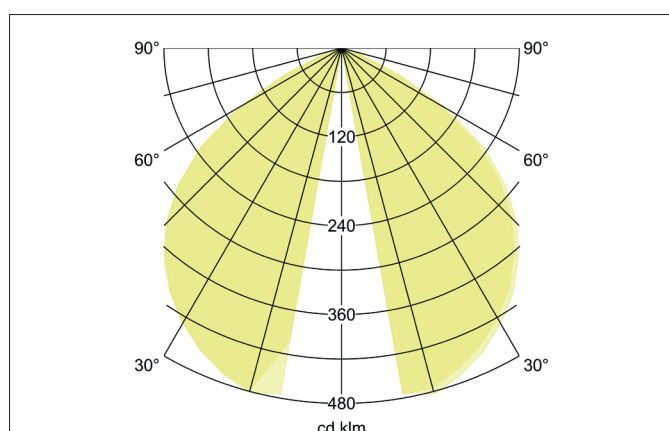

ABEE LED bollard luminaire, IP54, height 650 mm

Article no. 65263103

Light.
For Generations.**Tender**

LED bollard luminaire, IP54, height 650 mm, Rectangular. Luminaire length 140.0 mm, Luminaire width 140.0 mm, Height 650.0 mm Weight 2.825 kg, with rotationssymmetrical, deep, wide distributed light intensity. optimal light distribution due to a glass transparent cover. Luminous flux 936 lm, Power 1 x 15 W, Light colour warm white to warm white, Correlated color temperature (CCT) 3.000 - 3.000 K, Colour rendering index CRI > 80, Housing material: Aluminium / Glass / Plastic, Colour: Graphite structure, Permissible ambient temperature (ta): -20 °C - +25 °C, Protection class (EN 61140): I, Degree of protection (DIN EN 60529): IP65, .With electronic driver, on/off switchable.

Article data	
Article no.	65263103
GTIN	4251433982579
Series name	ABEE
Short description	LED bollard luminaire, IP54, height 650 mm
Material	Aluminium / Glass / Plastic
Colour	Graphite
Type of surface	Structure
Shape	Rectangular
Length	140 mm
Width	140 mm
Height	650 mm
Scope of delivery	incl. converter for connection to 230 V mains voltage, switchable
Weight	2.825 kg

ABEE LED bollard luminaire, IP54, height 650 mm

Article no. 65263103

Light.
For Generations.

Lighting technology	
Colour temperature	3.000 K
Light colour	White
Light output	Direct
Luminous flux	936 lm
System efficiency	62 lm/W
McAdam-Step	McAdam-Step 6
Colour rendering	CRI > 80
Beam angle	120°
Light sharing	Symmetric
Adjustable color temperature	No