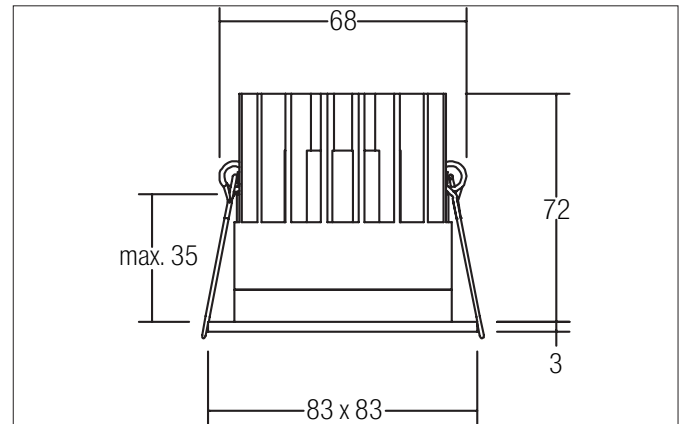

#### Tender

LED recessed downlight, TunableWhite, IP44, Square. Toolless ceiling installation by installation springs. Ceiling cut-out Ø 68 mm, Installation depth 72 mm, Outer diameter 83 mm, Weight 0,274 kg. Reflector silver with rotationssymmetrical, deep, wide distributed light intensity. optimal light distribution due to a glass transparent cover. Power 1 x 8,8 W, Light colour warm white to daylight white, Correlated color temperature (CCT) 2.700 - 6.500 K, Colour rendering index CRI > 80, Housing material: Aluminium, Colour: Black structure, Permissible ambient temperature (ta): -20 °C - +25 °C, Protection class (EN 61140): III, Degree of protection (DIN EN 60529): IP44, .For connection to an external driver, which is not included in the scope of delivery of the luminaire. Depending on driver dimmable.

| Article data       |  |
|--------------------|--|
| Article no.        | 12036184TW                                 |
| GTIN               | 4251433981787                              |
| Series name        | ALTERO-S                                   |
| Short description  | LED recessed downlight, TunableWhite, IP44 |
| Material           | Aluminium                                  |
| Colour             | Black                                      |
| Type of surface    | Structure                                  |
| Shape              | Square                                     |
| Outer diameter     | 83 mm                                      |
| Built-in diameter  | 68 mm                                      |
| Installation depth | 72 mm                                      |
| Length             | 83 mm                                      |
| Width              | 83 mm                                      |
| Height             | 3 mm                                       |
| Weight             | 0.274 kg                                   |
| Conformance        | CE, UKCA                                   |