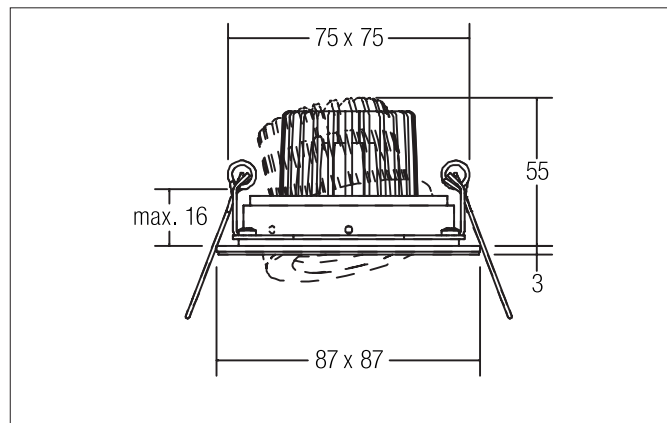

BELLINA LED recessed spot set, on/off switchable

Article no. 38357253

Light.
For Generations.

Tender

LED recessed spot set, on/off switchable, Square. Toolless ceiling installation by installation springs. Ceiling cut-out L x W 75 x 75 mm, Installation depth 55 mm, Length 87 mm, Width 87 mm, Weight 0,286 kg. Reflector silver with rotationssymmetrical, deep, wide distributed light intensity. optimal light distribution due to a glass transparent cover. Luminous flux 680 lm, Power 1 x 6 W, Light colour warm white, Correlated color temprature (CCT) 3.000 K, Colour rendering index CRI > 80, Housing material: Aluminium / Glass, Colour: Alu, Permissible ambient temperature (ta): -20 °C - +25 °C, Protection class (EN 61140): II, Degree of protection (DIN EN 60529): IP20, .With electronic driver, on/off switchable.

Article data	
Article no.	38357253
GTIN	4251433914266
Series name	BELLINA
Short description	LED recessed spot set, on/off switchable
Material	Aluminium / Glass
Colour	Alu
Type of surface	Matt
Shape	Square
Built-in width	75 mm
Built-in length	75 mm
Installation depth	55 mm
Length	87 mm
Width	87 mm
Hight	3 mm
Weight	0.286 kg

BELLINA LED recessed spot set, on/off switchable

Article no. 38357253

Light.
For Generations.

Lighting technology	
Colour temperature	3.000 K
Light colour	White
Light output	Direct
Luminous flux	680 lm
System efficiency	113 lm/W
Colour rendering	CRI > 80
Reflector	High-gloss
Reflektorfarbe	silver
Beam angle	38°
Light sharing	Symmetric
Adjustable color temperature	No