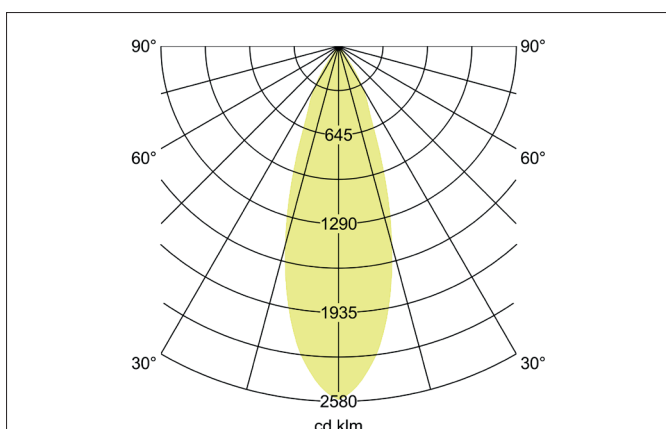

TRAXX MAXI LED pendant luminaire, DALI

Article no. 88883165DA

Light.
For Generations.**Tender**

LED pendant luminaire, DALI, Round., Hight 163.0 mm, for pendulum mounting. Pendulum length max. 1500.0 mm Weight 0.914 kg, with rotationssymmetrical, deep, wide distributed light intensity. optimal light distribution due to a glass transparent cover. Luminous flux 3.544 lm, Power 1 x 28 W, Light colour neutral white, Correlated color temprature (CCT) 3.500 K, Colour rendering index CRI > 90, Rated life time L80/B50 at 25 °C: 50.000 h, Housing material: Aluminium / Glass / Plastic, Colour: Silver structure, Permissible ambient temperature (ta): -20 °C - +25 °C, Protection class (EN 61140): I, Degree of protection (DIN EN 60529): IP20, .With electronic driver, DALI dimmable.

Article data	
Article no.	88883165DA
GTIN	4251433995128
Series name	TRAXX MAXI
Short description	LED pendant luminaire, DALI
Material	Aluminium / Glass / Plastic
Colour	Silver
Type of surface	Structure
Shape	Round
Hight	163 mm
Weight	0.914 kg

TRAXX MAXI LED pendant luminaire, DALI

Article no. 88883165DA

Light.
For Generations.

Lighting technology	
Colour temperature	3.500 K
Light colour	White
Light output	Direct
Luminous flux	3,544 lm
System efficiency	127 lm/W
McAdam-Step	McAdam-Step 3
Colour rendering	CRI > 90
Reflector	High-gloss
Beam angle	30°
Light sharing	Symmetric
Adjustable color temperature	No