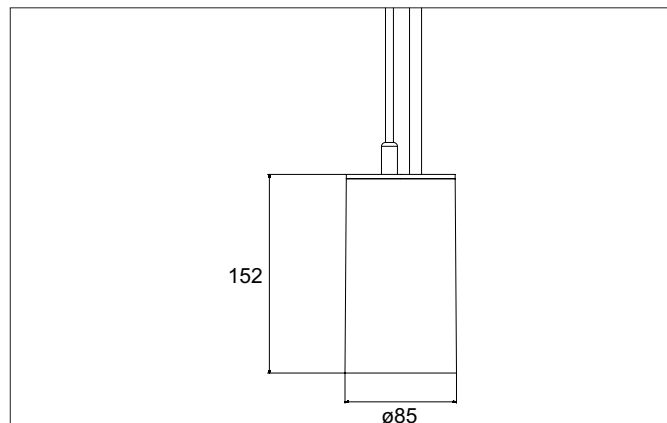

TRAXX MAXI LED pendant luminaire, DALI

Article no. 88883165DA

Light.
For Generations.**Tender**

LED pendant luminaire, DALI, Round., Hight 163.0 mm, for pendulum mounting. Pendulum length max. 1500.0 mm Weight 0.914 kg, with rotationssymmetrical, deep, wide distributed light intensity. optimal light distribution due to a glass transparent cover. Luminous flux 3.544 lm, Power 1 x 28 W, Light colour neutral white, Correlated color temprature (CCT) 3.500 K, Colour rendering index CRI > 90, Rated life time L80/B50 at 25 °C: 50.000 h, Housing material: Aluminium / Glass / Plastic, Colour: Silver structure, Permissible ambient temperature (ta): -20 °C - +25 °C, Protection class (EN 61140): I, Degree of protection (DIN EN 60529): IP20, .With electronic driver, DALI dimmable.

Article data	
Article no.	88883165DA
GTIN	4251433995128
Series name	TRAXX MAXI
Short description	LED pendant luminaire, DALI
Material	Aluminium / Glass / Plastic
Colour	Silver
Type of surface	Structure
Shape	Round
Hight	163 mm
Weight	0.914 kg

TRAXX MAXI LED pendant luminaire, DALI

Article no. 88883165DA

Light.
For Generations.

Lighting technology	
Colour temperature	3.500 K
Light colour	White
Light output	Direct
Luminous flux	3,544 lm
System efficiency	127 lm/W
McAdam-Step	McAdam-Step 3
Colour rendering	CRI > 90
Reflector	High-gloss
Beam angle	30°
Light sharing	Symmetric
Adjustable color temperature	No

Mounting technology	
Mounting method	Suspended
Place of installation	Ceiling-mounted
Adjustability	Not adjustable
stamp	UKCA
Pendulum length max.	1,500 mm
Material cover	Glass transparent
Suitable for through-wiring	No