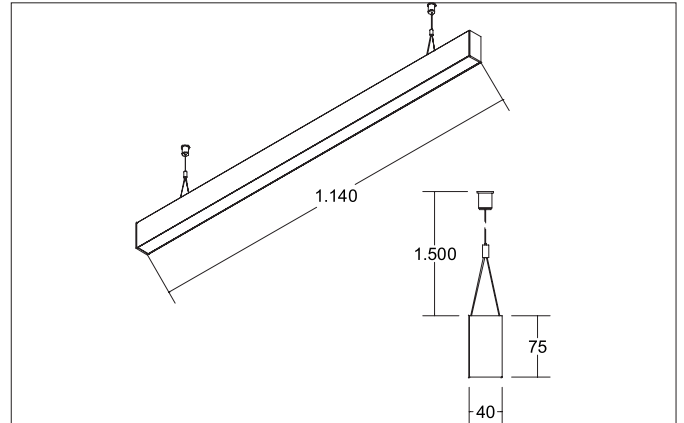

BIRO40 LED pendant profile luminaire direct/indirect
Article no. 77353693

Light.
For Generations.

Tender

LED pendant profile luminaire direct/indirect, Rectangular. Luminaire length 1144.0 mm, Luminaire width 40.0 mm, Height 75.0 mm, for pendulum mounting. Pendulum length max. 1500.0 mm Weight 2.59 kg, with rotationssymmetrical, deep, wide distributed light intensity. optimal light distribution due to a plastic, satinised cover. Luminous flux 4.970 lm, UGR < 20, Power 45,9 W, Light colour warm white, Correlated color temperature (CCT) 3.000 K, Colour rendering index CRI > 90, Rated life time L70/B50 at 25 °C: 60.000 h, Rated life time L80/B50 at 25 °C: 60.000 h, Housing material: Aluminium / Acrylic, Colour: Silver, Permissible ambient temperature (ta): -20 °C - +25 °C, Protection class (EN 61140): I, Degree of protection (DIN EN 60529): IP20, .With electronic driver, DALI dimmable.

Article data	
Article no.	77353693
GTIN	4251433935407
Series name	BIRO40
Short description	LED pendant profile luminaire direct/indirect
Material	Aluminium / Acrylic
Colour	Silver
Shape	Rectangular
Length	1,144 mm
Width	40 mm
Hight	75 mm
Weight	2.590 kg

Mounting technology	
Mounting method	Suspended
Place of installation	Ceiling-mounted
Adjustability	Not adjustable
stamp	UKCA
Pendulum length max.	1,500 mm
Material cover	Plastic, satinised

Packing data	
Gross weight	3.04 kg
Length of packaging	1,250 mm
Packaging width	160 mm
Packaging height	135 mm
Disposal at end of life	This product must not be disposed of with household waste. You are obliged, to dispose of such electrical waste separately. By disposing of electrical waste and other old or defective electronics separately, you support recycling or other forms of re-use. In that way you help to take care and to avoid that harmful substances get into the environment.