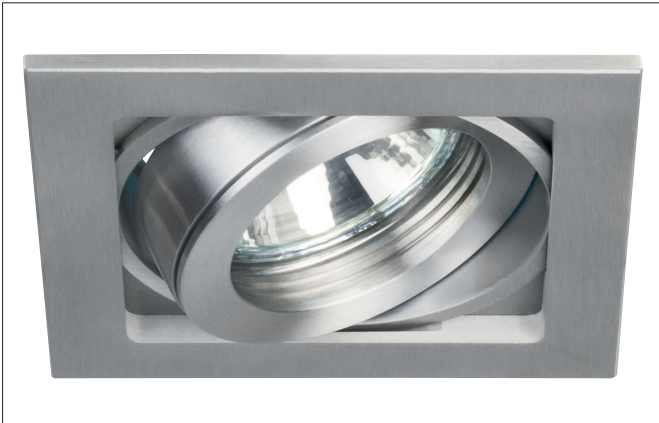

**BELLINA Recessed spot, GX5,3**

Article no. 20001250

Light.  
For Generations.**Tender**

Recessed spot, GX5,3, alu matt, Square. In a compact design, for installation in tool-less rapid assembly systems. Mounting method: Recessed mounting, Place of installation: Ceiling-mounted, Material: Aluminium, Degree of protection: according to DIN EN 60529 IP20, Protection class: (EN 61140) III, Voltage: 12V, Power: 50 W, Amount of light sources / fittings: 1 Qty, Adjustability: Rotable and pivoted, without control gear, Dimmable: Depending on type of control gear, Control: Depending on driver.

**Product Benefits**

- Recessed spotlight in square design made of solid aluminium for LED retrofit lamps with GX5.3 base.
- Ceiling cut-out 75 x 75 mm, length 87 mm, width 87 mm, installation depth 55 mm, IP20.
- Pivoting range 25°. Rotation range 355°.
- Without visible snap ring.
- Classic, formally restrained design.
- Also available in the same look as GU10 version, as a switchable and dimmable set (trailing edge).

**BELLINA Recessed spot, GX5,3**

Article no. 20001250

Light.  
For Generations.

Article data	
Article no.	20001250
GTIN	4250047765202
Series name	BELLINA
Short description	Recessed spot, GX5,3
Material	Aluminium
Colour	Alu
Type of surface	Matt
Shape	Square
Built-in width	75 mm
Built-in length	75 mm
Installation depth	55 mm
Length	87 mm
Width	87 mm
Height	3 mm
Weight	0.147 kg

Mounting technology	
Mounting method	Recessed mounting
Place of installation	Ceiling-mounted
Adjustability	Rotable and pivoted
Swivel angle	30°
Rotation angle	355°
Max. ceiling thickness	18 mm
Further references	No cover with thermal insulation material
Material cover	Without cover
Circlip	Without circlip