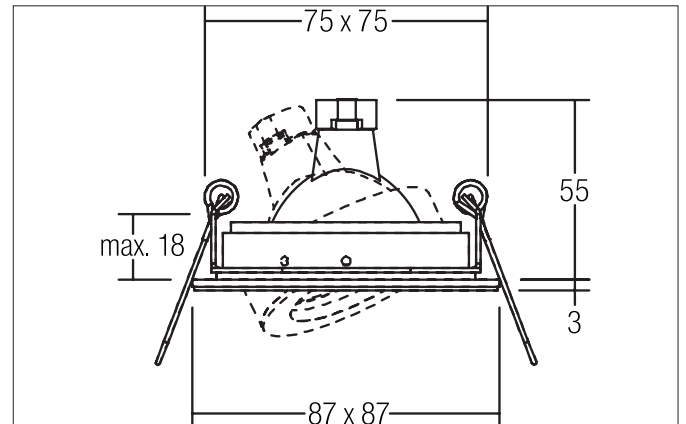

**BELLINA Recessed spot, GX5,3**

Article no. 20001250

Light.  
For Generations.**Tender**

Recessed spot, GX5,3, alu matt, Square. In a compact design, for installation in tool-less rapid assembly systems. Mounting method: Recessed mounting, Place of installation: Ceiling-mounted, Material: Aluminium, Degree of protection: according to DIN EN 60529 IP20, Protection class: (EN 61140) III, Voltage: 12V, Power: 50 W, Amount of light sources / fittings: 1 Qty, Adjustability: Rotable and pivoted, without control gear, Dimmable: Depending on type of control gear, Control: Depending on driver.

**Product Benefits**

- Recessed spotlight in square design made of solid aluminium for LED retrofit lamps with GX5.3 base.
- Ceiling cut-out 75 x 75 mm, length 87 mm, width 87 mm, installation depth 55 mm, IP20.
- Pivoting range 25°. Rotation range 355°.
- Without visible snap ring.
- Classic, formally restrained design.
- Also available in the same look as GU10 version, as a switchable and dimmable set (trailing edge).

**BELLINA Recessed spot, GX5,3**

Article no. 20001250

Light.  
For Generations.

Article data	
Article no.	20001250
GTIN	4250047765202
Series name	BELLINA
Short description	Recessed spot, GX5,3
Material	Aluminium
Colour	Alu
Type of surface	Matt
Shape	Square
Built-in width	75 mm
Built-in length	75 mm
Installation depth	55 mm
Length	87 mm
Width	87 mm
Height	3 mm
Weight	0.147 kg

Packing data	
Gross weight	0.273 kg
Length of packaging	120 mm
Packaging width	120 mm
Packaging height	100 mm
Disposal at end of life	This product must not be disposed of with household waste. You are obliged, to dispose of such electrical waste separately. By disposing of electrical waste and other old or defective electronics separately, you support recycling or other forms of re-use. In that way you help to take care and to avoid that harmful substances get into the environment.