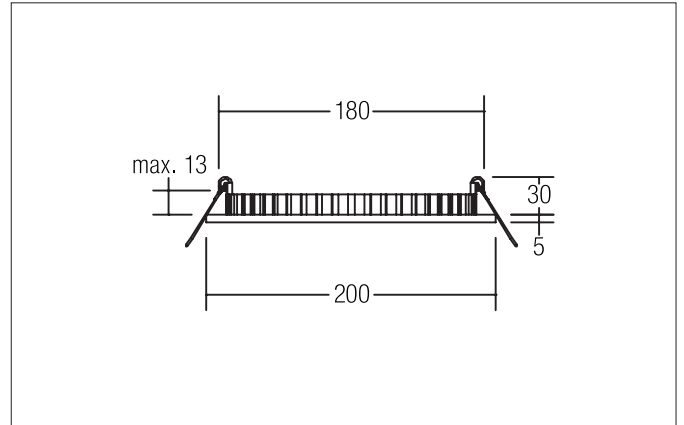

FLAT30 LED recessed panel

Article no. 12217074

Tender

LED recessed panel, tool-free ceiling installation using installation springs. Ceiling cut-out Ø 180 mm, installation depth 30 mm, outer diameter 200 mm, weight 0.336 kg, with rotationally symmetrical deep-wide beam light distribution. Opal plastic cover, rated luminous flux 1,080 lm, rated wattage 1 x 16 W, neutral white light color, most similar color temperature (CCT) 4,000 K, general color rendering index CRI > 80, housing material: aluminum / plastic, color: white, permissible ambient temperature (ta): -20 °C - +25 °C, protection class (EN 61140): III, degree of protection (DIN EN 60529): IP20. For connection to an external control gear, which is not included with the luminaire. Dimmable depending on the control gear.

Article data	
Article no.	12217074
GTIN	4251433915584
Series name	FLAT30
Short description	LED recessed panel
Material	Aluminium / Plastic
Colour	White
Type of surface	Matt
Shape	Round
Outer diameter	200 mm
Built-in diameter	180 mm
Installation depth	30 mm
Height	5 mm
Weight	0.336 kg
Conformance	CE, UKCA

LED power supply 24 V DC, dimmable

Power: 12 - 75 W

Dimensions: 185 mm x 60 mm x 31 mm

https://www.brumberg.com/fileadmin/products/Datenblatt_17231000_2021_DE.pdf

Article no.: 17232000

LED power supply 24 V DC, dimmable

Power: 12 - 120 W

Dimensions: 223 mm x 64 mm x 32 mm

https://www.brumberg.com/fileadmin/products/Datenblatt_17232000_2021_DE.pdf