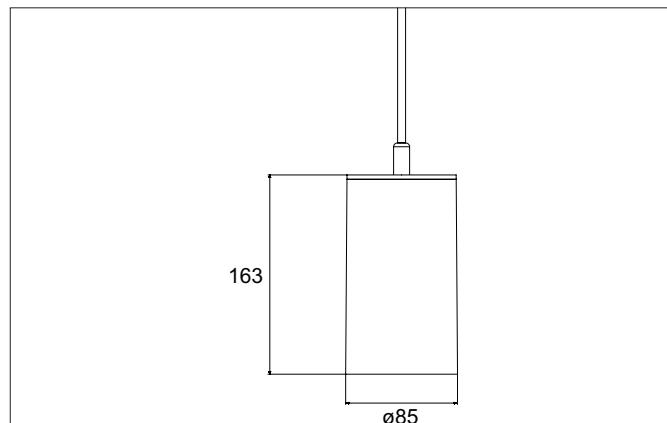

**TRAXX MAXI LED pendant luminaire, DALI**

Article no. 88882165DA

**Tender**

LED pendant luminaire, DALI, Round. Luminaire diameter 85.0 mm, Height 163.0 mm, for pendulum mounting. Pendulum length max. 1500.0 mm Weight 0.914 kg, with rotationssymmetrical, deep, wide distributed light intensity. Cover glass transparent. Luminous flux 3.516 lm, Power 1 x 26,4 W, Light colour neutral white, Correlated color temperature (CCT) 3.500 K, Colour rendering index CRI > 90, Rated life time L80/B50 at 25 °C: 50.000 h, Housing material: Aluminium / Glass / Plastic, Colour: Silver structure, Permissible ambient temperature (ta): -20 °C - +25 °C, Protection class (EN 61140): I, Degree of protection (DIN EN 60529): IP20. With electronic driver, DALI dimmable.

Article data	
Article no.	88882165DA
GTIN	4251433995319
Series name	TRAXX MAXI
Short description	LED pendant luminaire, DALI
Material	Aluminium / Glass / Plastic
Colour	Silver
Type of surface	Structure
Shape	Round
Outer diameter	85 mm
Height	163 mm
Weight	0.914 kg
Conformance	CE, UKCA

**TRAXX MAXI LED pendant luminaire, DALI**

Article no. 88882165DA

Lighting technology	
Colour temperature	3.500 K
Light colour	White
Light output	Direct
Luminous flux	3,516 lm
System efficiency	126 lm/W
McAdam-Step	McAdam-Step 3
Colour rendering	CRI > 90
Reflector	High-gloss
Beam angle	20°
Light sharing	Symmetric
Adjustable color temperature	No

Packing data	
Gross weight	0.98 kg
Length of packaging	170 mm
Packaging width	170 mm
Packaging height	110 mm
Disposal at end of life	This product must not be disposed of with household waste. You are obliged, to dispose of such electrical waste separately. By disposing of electrical waste and other old or defective electronics separately, you support recycling or other forms of re-use. In that way you help to take care and to avoid that harmful substances get into the environment.