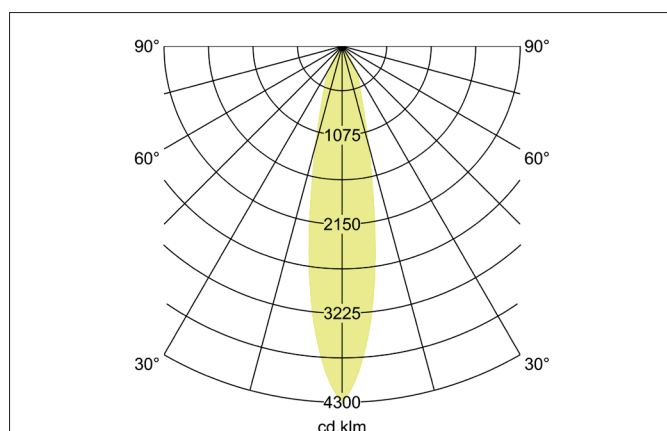

**TRAXX MAXI LED pendant luminaire, DALI**

Article no. 88882165DA

**Tender**

LED pendant luminaire, DALI, Round. Luminaire diameter 85.0 mm, Height 163.0 mm, for pendulum mounting. Pendulum length max. 1500.0 mm Weight 0.914 kg, with rotationssymmetrical, deep, wide distributed light intensity. Cover glass transparent. Luminous flux 3.516 lm, Power 1 x 26,4 W, Light colour neutral white, Correlated color temperature (CCT) 3.500 K, Colour rendering index CRI > 90, Rated life time L80/B50 at 25 °C: 50.000 h, Housing material: Aluminium / Glass / Plastic, Colour: Silver structure, Permissible ambient temperature (ta): -20 °C - +25 °C, Protection class (EN 61140): I, Degree of protection (DIN EN 60529): IP20. With electronic driver, DALI dimmable.

Article data	
Article no.	88882165DA
GTIN	4251433995319
Series name	TRAXX MAXI
Short description	LED pendant luminaire, DALI
Material	Aluminium / Glass / Plastic
Colour	Silver
Type of surface	Structure
Shape	Round
Outer diameter	85 mm
Height	163 mm
Weight	0.914 kg
Conformance	CE, UKCA

**TRAXX MAXI LED pendant luminaire, DALI**

Article no. 88882165DA

Lighting technology	
Colour temperature	3.500 K
Light colour	White
Light output	Direct
Luminous flux	3,516 lm
System efficiency	126 lm/W
McAdam-Step	McAdam-Step 3
Colour rendering	CRI > 90
Reflector	High-gloss
Beam angle	20°
Light sharing	Symmetric
Adjustable color temperature	No