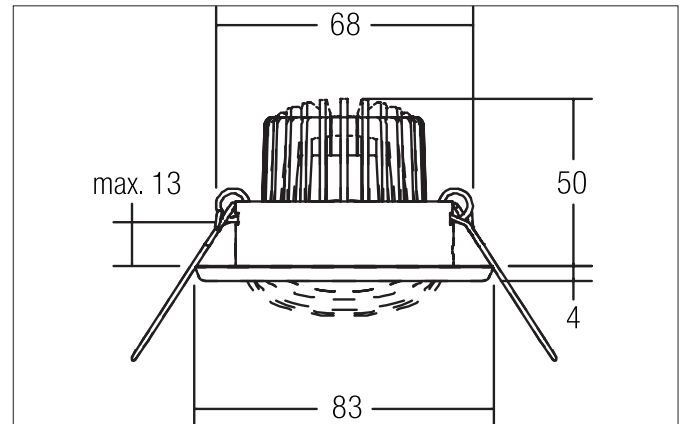

**LED recessed spot set, on/off switchable**

Article no. 38194203

Light.  
For Generations.**Tender**

LED recessed spot set, on/off switchable, Round. Ceiling cut-out  $\varnothing$  68 mm, Installation depth 50 mm, Outer diameter 80 mm, Weight 0,346 kg, with rotationssymmetrical, deep, wide distributed light intensity. optimal light distribution due to a glass transparent cover. Luminous flux 680 lm, Power 1 x 6 W, System Efficiency 113 lm/W, Light colour warm white, Correlated color temprature (CCT) 3.000 K, Colour rendering index CRI > 80, Housing material: Stainless steel / Glass, Colour: Stainless steel, Permissible ambient temperature (ta): -20 °C - +25 °C, Protection class (EN 61140): III, Degree of protection (DIN EN 60529): IP20. For direct connection to mains voltage, Other dimmable.

Article data	
Article no.	38194203
GTIN	4251433910916
Short description	LED recessed spot set, on/off switchable
Material	Stainless steel / Glass
Colour	Stainless steel
Type of surface	Matt
Shape	Round
Outer diameter	80 mm
Built-in diameter	68 mm
Installation depth	50 mm
Weight	0.346 kg

**LED recessed spot set, on/off switchable**

Article no. 38194203

Light.  
For Generations.

Lighting technology	
Colour temperature	3000 K
Light colour	White
Light output	Direct
Luminous flux	680 lm
System efficiency	113 lm/W
Colour rendering	CRI > 80
Reflector	High-gloss
Beam angle	38°
Light sharing	Symmetric

Operating technology of the luminaire	
Lamp holder	Plug&Play
Power	6 W
Voltage type	DC
Current	350 mA
Lamp	LED
Protection class	III
Degree of protection	IP20

Operating technology of driver	
Length	68 mm
Width	35 mm
Hight	21 mm
AC nominal voltage min	220 V
AC nominal voltage max	240 V
Frequenz max.	50 Hz
Dimmable	No
Control	on/off
Starting current	10 A (max.10ms)
Power min	1 W
Power	7.2 W
Current	350 mA
Degree of protection	IP20
Protection class	II
Flickerfrei	Yes