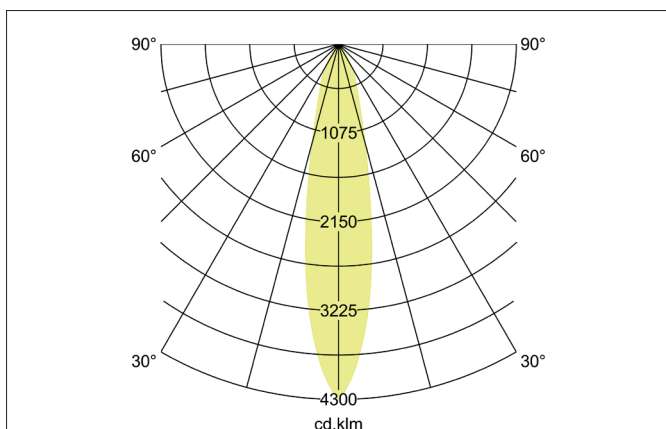

TRAXX MAXI LED pendant luminaire, DALI

Article no. 88882164DA

Light.
For Generations.

Tender

LED pendant luminaire, DALI, Round., Hight 163.0 mm, for pendulum mounting. Pendulum length max. 1500.0 mm Weight 0.914 kg, with rotationssymmetrical, deep, wide distributed light intensity. optimal light distribution due to a glass transparent cover. Luminous flux 3.589 lm, Power 1 x 28 W, Light colour neutral white, Correlated color temprature (CCT) 4.000 K, Colour rendering index CRI > 90, Rated life time L80/B50 at 25 °C: 50.000 h, Housing material: Aluminium / Glass / Plastic, Colour: Silver structure, Permissible ambient temperature (ta): -20 °C - +25 °C, Protection class (EN 61140): I, Degree of protection (DIN EN 60529): IP20, .With electronic driver, DALI dimmable.

Article data	
Article no.	88882164DA
GTIN	4251433995326
Series name	TRAXX MAXI
Short description	LED pendant luminaire, DALI
Material	Aluminium / Glass / Plastic
Colour	Silver
Type of surface	Structure
Shape	Round
Hight	163 mm
Weight	0.914 kg

TRAXX MAXI LED pendant luminaire, DALI

Article no. 88882164DA

Light.
For Generations.

Lighting technology	
Colour temperature	4.000 K
Light colour	White
Light output	Direct
Luminous flux	3,589 lm
System efficiency	128 lm/W
McAdam-Step	McAdam-Step 3
Colour rendering	CRI > 90
Reflector	High-gloss
Beam angle	20°
Light sharing	Symmetric
Adjustable color temperature	No