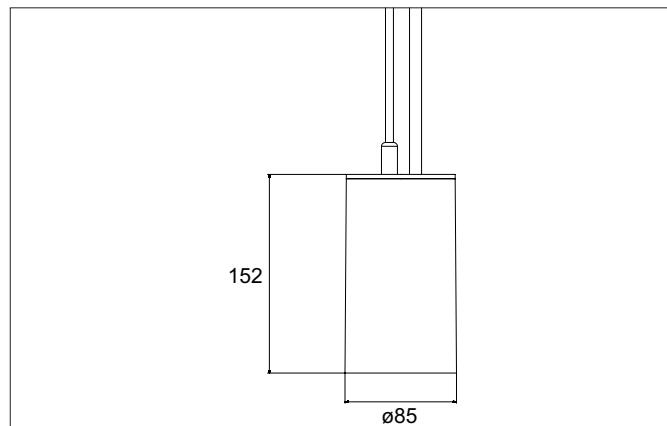

TRAXX MAXI LED pendant luminaire, DALI

Article no. 88882164DA

Light.
For Generations.

Tender

LED pendant luminaire, DALI, Round., Hight 163.0 mm, for pendulum mounting. Pendulum length max. 1500.0 mm Weight 0.914 kg, with rotationssymmetrical, deep, wide distributed light intensity. optimal light distribution due to a glass transparent cover. Luminous flux 3.589 lm, Power 1 x 28 W, Light colour neutral white, Correlated color temprature (CCT) 4.000 K, Colour rendering index CRI > 90, Rated life time L80/B50 at 25 °C: 50.000 h, Housing material: Aluminium / Glass / Plastic, Colour: Silver structure, Permissible ambient temperature (ta): -20 °C - +25 °C, Protection class (EN 61140): I, Degree of protection (DIN EN 60529): IP20, .With electronic driver, DALI dimmable.

Article data	
Article no.	88882164DA
GTIN	4251433995326
Series name	TRAXX MAXI
Short description	LED pendant luminaire, DALI
Material	Aluminium / Glass / Plastic
Colour	Silver
Type of surface	Structure
Shape	Round
Hight	163 mm
Weight	0.914 kg

TRAXX MAXI LED pendant luminaire, DALI

Article no. 88882164DA

Light.
For Generations.

Lighting technology	
Colour temperature	4.000 K
Light colour	White
Light output	Direct
Luminous flux	3,589 lm
System efficiency	128 lm/W
McAdam-Step	McAdam-Step 3
Colour rendering	CRI > 90
Reflector	High-gloss
Beam angle	20°
Light sharing	Symmetric
Adjustable color temperature	No

Mounting technology	
Mounting method	Suspended
Place of installation	Ceiling-mounted
Adjustability	Not adjustable
stamp	UKCA
Pendulum length max.	1,500 mm
Material cover	Glass transparent
Suitable for through-wiring	No