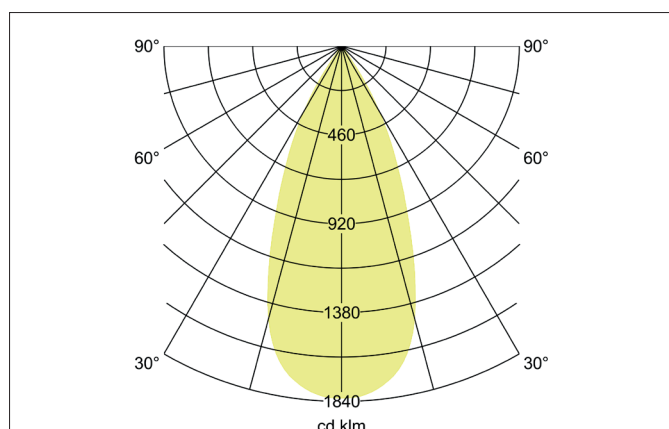

TRAXX MAXI LED pendant luminaire, DALI

Article no. 88884164DA

Light.
For Generations.**Tender**

LED pendant luminaire, DALI, Round., Hight 163.0 mm, for pendulum mounting. Pendulum length max. 1500.0 mm Weight 0.914 kg, with rotationssymmetrical, deep, wide distributed light intensity. optimal light distribution due to a glass transparent cover. Luminous flux 3.711 lm, Power 1 x 28 W, Light colour neutral white, Correlated color temprature (CCT) 4.000 K, Colour rendering index CRI > 90, Rated life time L80/B50 at 25 °C: 50.000 h, Housing material: Aluminium / Glass / Plastic, Colour: Silver structure, Permissible ambient temperature (ta): -20 °C - +25 °C, Protection class (EN 61140): I, Degree of protection (DIN EN 60529): IP20, .With electronic driver, DALI dimmable.

Article data	
Article no.	88884164DA
GTIN	4251433995227
Series name	TRAXX MAXI
Short description	LED pendant luminaire, DALI
Material	Aluminium / Glass / Plastic
Colour	Silver
Type of surface	Structure
Shape	Round
Hight	163 mm
Weight	0.914 kg

TRAXX MAXI LED pendant luminaire, DALI

Article no. 88884164DA

Light.
For Generations.

Lighting technology	
Colour temperature	4.000 K
Light colour	White
Light output	Direct
Luminous flux	3,711 lm
System efficiency	133 lm/W
McAdam-Step	McAdam-Step 3
Colour rendering	CRI > 90
Reflector	High-gloss
Beam angle	40°
Light sharing	Symmetric
Adjustable color temperature	No