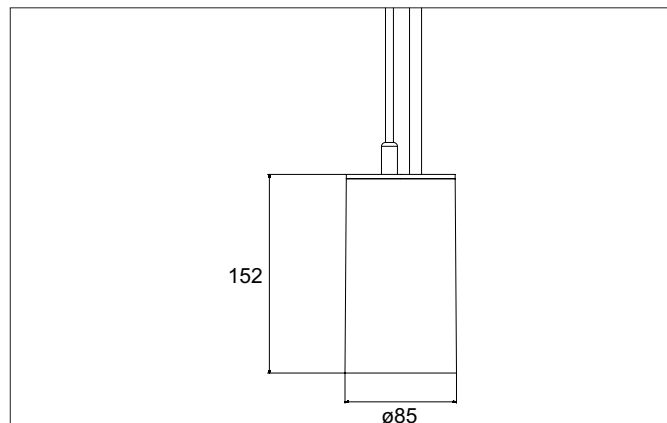

TRAXX MAXI LED pendant luminaire, DALI

Article no. 88884164DA

Light.
For Generations.**Tender**

LED pendant luminaire, DALI, Round., Hight 163.0 mm, for pendulum mounting. Pendulum length max. 1500.0 mm Weight 0.914 kg, with rotationssymmetrical, deep, wide distributed light intensity. optimal light distribution due to a glass transparent cover. Luminous flux 3.711 lm, Power 1 x 28 W, Light colour neutral white, Correlated color temprature (CCT) 4.000 K, Colour rendering index CRI > 90, Rated life time L80/B50 at 25 °C: 50.000 h, Housing material: Aluminium / Glass / Plastic, Colour: Silver structure, Permissible ambient temperature (ta): -20 °C - +25 °C, Protection class (EN 61140): I, Degree of protection (DIN EN 60529): IP20, .With electronic driver, DALI dimmable.

Article data	
Article no.	88884164DA
GTIN	4251433995227
Series name	TRAXX MAXI
Short description	LED pendant luminaire, DALI
Material	Aluminium / Glass / Plastic
Colour	Silver
Type of surface	Structure
Shape	Round
Hight	163 mm
Weight	0.914 kg

TRAXX MAXI LED pendant luminaire, DALI

Article no. 88884164DA

Light.
For Generations.

Lighting technology	
Colour temperature	4.000 K
Light colour	White
Light output	Direct
Luminous flux	3,711 lm
System efficiency	133 lm/W
McAdam-Step	McAdam-Step 3
Colour rendering	CRI > 90
Reflector	High-gloss
Beam angle	40°
Light sharing	Symmetric
Adjustable color temperature	No

Mounting technology	
Mounting method	Suspended
Place of installation	Ceiling-mounted
Adjustability	Not adjustable
stamp	UKCA
Pendulum length max.	1,500 mm
Material cover	Glass transparent
Suitable for through-wiring	No