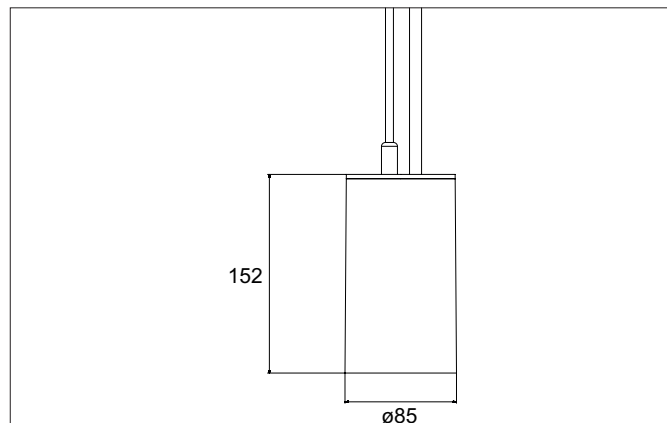

TRAXX MAXI LED pendant luminaire, DALI

Article no. 88883164DA

Light.
For Generations.

Tender

LED pendant luminaire, DALI, Round., Hight 163.0 mm, for pendulum mounting. Pendulum length max. 1500.0 mm Weight 0.914 kg, with rotationssymmetrical, deep, wide distributed light intensity. optimal light distribution due to a glass transparent cover. Luminous flux 3.590 lm, Power 1 x 28 W, Light colour neutral white, Correlated color temprature (CCT) 4.000 K, Colour rendering index CRI > 90, Rated life time L80/B50 at 25 °C: 50.000 h, Housing material: Aluminium / Glass / Plastic, Colour: Silver structure, Permissible ambient temperature (ta): -20 °C - +25 °C, Protection class (EN 61140): I, Degree of protection (DIN EN 60529): IP20, .With electronic driver, DALI dimmable.

Article data	
Article no.	88883164DA
GTIN	4251433995135
Series name	TRAXX MAXI
Short description	LED pendant luminaire, DALI
Material	Aluminium / Glass / Plastic
Colour	Silver
Type of surface	Structure
Shape	Round
Hight	163 mm
Weight	0.914 kg

TRAXX MAXI LED pendant luminaire, DALI

Article no. 88883164DA

Light.
For Generations.

Lighting technology	
Colour temperature	4.000 K
Light colour	White
Light output	Direct
Luminous flux	3,590 lm
System efficiency	128 lm/W
McAdam-Step	McAdam-Step 3
Colour rendering	CRI > 90
Reflector	High-gloss
Beam angle	30°
Light sharing	Symmetric
Adjustable color temperature	No

Mounting technology	
Mounting method	Suspended
Place of installation	Ceiling-mounted
Adjustability	Not adjustable
stamp	UKCA
Pendulum length max.	1,500 mm
Material cover	Glass transparent
Suitable for through-wiring	No