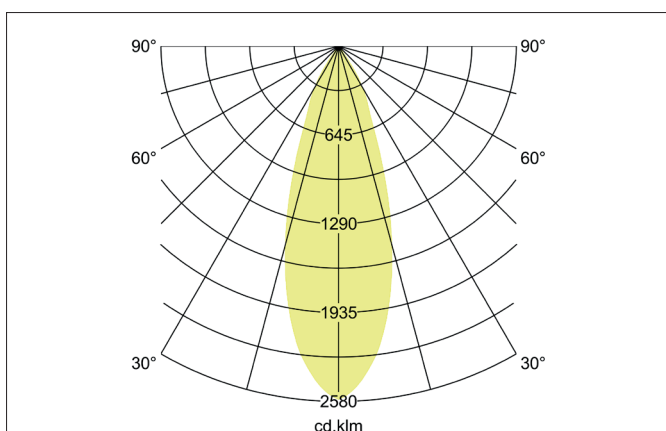

TRAXX MAXI LED pendant luminaire, DALI

Article no. 88883164DA

Light.
For Generations.

Tender

LED pendant luminaire, DALI, Round., Hight 163.0 mm, for pendulum mounting. Pendulum length max. 1500.0 mm Weight 0.914 kg, with rotationssymmetrical, deep, wide distributed light intensity. optimal light distribution due to a glass transparent cover. Luminous flux 3.590 lm, Power 1 x 28 W, Light colour neutral white, Correlated color temprature (CCT) 4.000 K, Colour rendering index CRI > 90, Rated life time L80/B50 at 25 °C: 50.000 h, Housing material: Aluminium / Glass / Plastic, Colour: Silver structure, Permissible ambient temperature (ta): -20 °C - +25 °C, Protection class (EN 61140): I, Degree of protection (DIN EN 60529): IP20, .With electronic driver, DALI dimmable.

Article data	
Article no.	88883164DA
GTIN	4251433995135
Series name	TRAXX MAXI
Short description	LED pendant luminaire, DALI
Material	Aluminium / Glass / Plastic
Colour	Silver
Type of surface	Structure
Shape	Round
Hight	163 mm
Weight	0.914 kg

TRAXX MAXI LED pendant luminaire, DALI

Article no. 88883164DA

Light.
For Generations.

Lighting technology	
Colour temperature	4.000 K
Light colour	White
Light output	Direct
Luminous flux	3,590 lm
System efficiency	128 lm/W
McAdam-Step	McAdam-Step 3
Colour rendering	CRI > 90
Reflector	High-gloss
Beam angle	30°
Light sharing	Symmetric
Adjustable color temperature	No