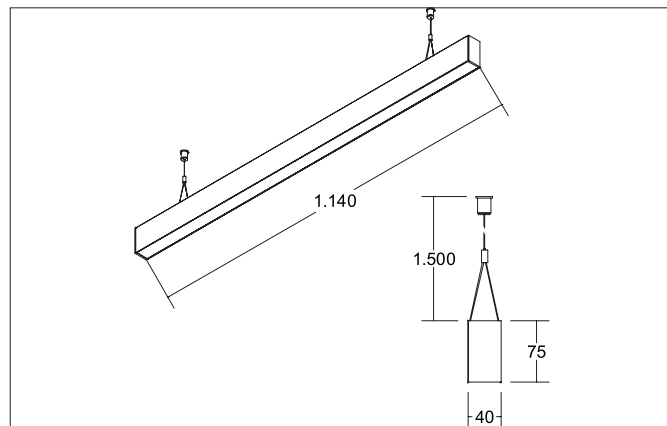

BIRO40 LED pendant profile luminaire direct/indirect

Article no. 77333084

Light.
For Generations.**Tender**

LED pendant profile luminaire direct/indirect, Rectangular. Luminaire length 1144.0 mm, Luminaire width 40.0 mm, Height 75.0 mm, for pendulum mounting. Pendulum length max. 1500.0 mm Weight 2.59 kg, with rotationssymmetrical, deep, wide distributed light intensity. optimal light distribution due to a plastic, microprismatic cover. Luminous flux 5.720 lm, UGR < 19, Power 45,9 W, Light colour neutral white, Correlated color temprature (CCT) 4.000 K, Colour rendering index CRI > 90, Rated life time L70/B50 at 25 °C: 60.000 h, Rated life time L80/B50 at 25 °C: 60.000 h, Housing material: Aluminium / Acrylic, Colour: Black, Permissible ambient temperature (ta): -20 °C - +25 °C, Protection class (EN 61140): I, Degree of protection (DIN EN 60529): IP20, .With electronic driver, DALI dimmable.

Article data	
Article no.	77333084
GTIN	4251433935261
Series name	BIRO40
Short description	LED pendant profile luminaire direct/indirect
Material	Aluminium / Acrylic
Colour	Black
Shape	Rectangular
Length	1,144 mm
Width	40 mm
Hight	75 mm
Weight	2.590 kg

Mounting technology	
Mounting method	Suspended
Place of installation	Ceiling-mounted
Adjustability	Not adjustable
stamp	UKCA
Pendulum length max.	1,500 mm
Material cover	Plastic, microprismatic

Packing data	
Gross weight	3.04 kg
Length of packaging	1,250 mm
Packaging width	160 mm
Packaging height	135 mm
Disposal at end of life	This product must not be disposed of with household waste. You are obliged, to dispose of such electrical waste separately. By disposing of electrical waste and other old or defective electronics separately, you support recycling or other forms of re-use. In that way you help to take care and to avoid that harmful substances get into the environment.