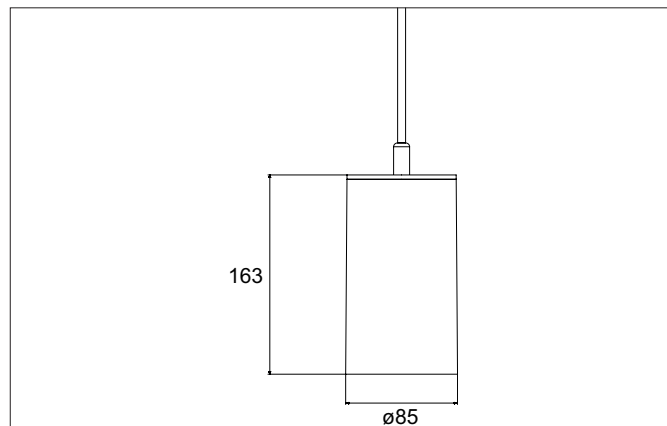

TRAXX MAXI LED pendant luminaire, DALI

Article no. 88883173DA

Tender

LED pendant luminaire, DALI, Round. Luminaire diameter 85.0 mm, Height 163.0 mm, for pendulum mounting. Pendulum length max. 1500.0 mm Weight 0.914 kg, with rotationssymmetrical, deep, wide distributed light intensity. Cover glass transparent. Luminous flux 3.559 lm, Power 1 x 26,4 W, Light colour warm white, Correlated color temperature (CCT) 3.000 K, Colour rendering index CRI > 90, Rated life time L80/B50 at 25 °C: 50.000 h, Housing material: Aluminium / Glass / Plastic, Colour: White structure, Permissible ambient temperature (ta): -20 °C - +25 °C, Protection class (EN 61140): I, Degree of protection (DIN EN 60529): IP20. With electronic driver, DALI dimmable.

Article data	
Article no.	88883173DA
GTIN	4251433995142
Series name	TRAXX MAXI
Short description	LED pendant luminaire, DALI
Material	Aluminium / Glass / Plastic
Colour	White
Type of surface	Structure
Shape	Round
Outer diameter	85 mm
Height	163 mm
Weight	0.914 kg
Conformance	CE, UKCA

TRAXX MAXI LED pendant luminaire, DALI

Article no. 88883173DA

Lighting technology	
Colour temperature	3.000 K
Light colour	White
Light output	Direct
Luminous flux	3,559 lm
System efficiency	127 lm/W
McAdam-Step	McAdam-Step 3
Colour rendering	CRI > 90
Reflector	High-gloss
Beam angle	30°
Light sharing	Symmetric
Adjustable color temperature	No

Packing data	
Gross weight	0.98 kg
Length of packaging	170 mm
Packaging width	170 mm
Packaging height	110 mm
Disposal at end of life	This product must not be disposed of with household waste. You are obliged, to dispose of such electrical waste separately. By disposing of electrical waste and other old or defective electronics separately, you support recycling or other forms of re-use. In that way you help to take care and to avoid that harmful substances get into the environment.