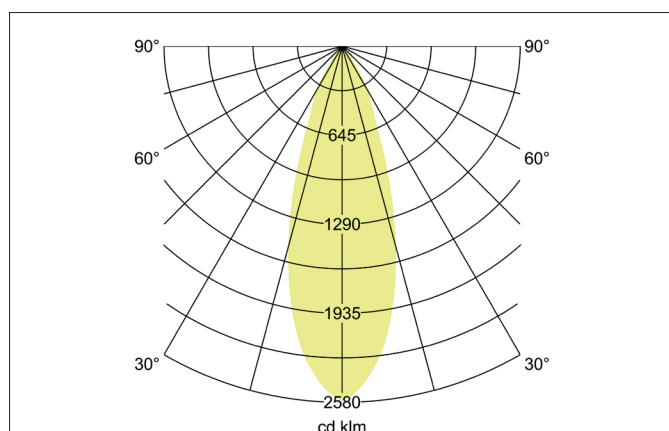

TRAXX MAXI LED pendant luminaire, DALI

Article no. 88883173DA

Tender

LED pendant luminaire, DALI, Round. Luminaire diameter 85.0 mm, Height 163.0 mm, for pendulum mounting. Pendulum length max. 1500.0 mm Weight 0.914 kg, with rotationssymmetrical, deep, wide distributed light intensity. Cover glass transparent. Luminous flux 3.559 lm, Power 1 x 26,4 W, Light colour warm white, Correlated color temperature (CCT) 3.000 K, Colour rendering index CRI > 90, Rated life time L80/B50 at 25 °C: 50.000 h, Housing material: Aluminium / Glass / Plastic, Colour: White structure, Permissible ambient temperature (ta): -20 °C - +25 °C, Protection class (EN 61140): I, Degree of protection (DIN EN 60529): IP20. With electronic driver, DALI dimmable.

Article data	
Article no.	88883173DA
GTIN	4251433995142
Series name	TRAXX MAXI
Short description	LED pendant luminaire, DALI
Material	Aluminium / Glass / Plastic
Colour	White
Type of surface	Structure
Shape	Round
Outer diameter	85 mm
Height	163 mm
Weight	0.914 kg
Conformance	CE, UKCA

TRAXX MAXI LED pendant luminaire, DALI

Article no. 88883173DA

Lighting technology	
Colour temperature	3.000 K
Light colour	White
Light output	Direct
Luminous flux	3,559 lm
System efficiency	127 lm/W
McAdam-Step	McAdam-Step 3
Colour rendering	CRI > 90
Reflector	High-gloss
Beam angle	30°
Light sharing	Symmetric
Adjustable color temperature	No