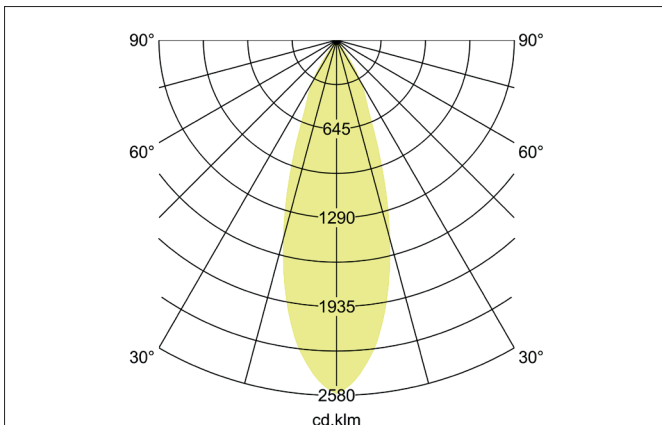

TRAXX MAXI LED pendant luminaire, DALI

Article no. 88883173DA

Light.
For Generations.

Tender

LED pendant luminaire, DALI, Round., Hight 163.0 mm, for pendulum mounting. Pendulum length max. 1500.0 mm Weight 0.914 kg, with rotationssymmetrical, deep, wide distributed light intensity. optimal light distribution due to a glass transparent cover. Luminous flux 3.559 lm, Power 1 x 28 W, Light colour warm white, Correlated color temprature (CCT) 3.000 K, Colour rendering index CRI > 90, Rated life time L80/B50 at 25 °C: 50.000 h, Housing material: Aluminium / Glass / Plastic, Colour: White structure, Permissible ambient temperature (ta): -20 °C - +25 °C, Protection class (EN 61140): I, Degree of protection (DIN EN 60529): IP20, .With electronic driver, DALI dimmable.

Article data	
Article no.	88883173DA
GTIN	4251433995142
Series name	TRAXX MAXI
Short description	LED pendant luminaire, DALI
Material	Aluminium / Glass / Plastic
Colour	White
Type of surface	Structure
Shape	Round
Hight	163 mm
Weight	0.914 kg

TRAXX MAXI LED pendant luminaire, DALI

Article no. 88883173DA

Light.
For Generations.

Lighting technology	
Colour temperature	3.000 K
Light colour	White
Light output	Direct
Luminous flux	3,559 lm
System efficiency	127 lm/W
McAdam-Step	McAdam-Step 3
Colour rendering	CRI > 90
Reflector	High-gloss
Beam angle	30°
Light sharing	Symmetric
Adjustable color temperature	No