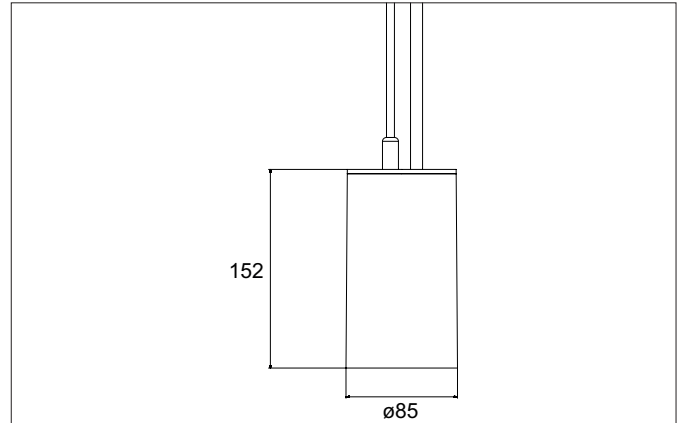

TRAXX MAXI LED pendant luminaire, DALI

Article no. 88883173DA

Light.
For Generations.

Tender

LED pendant luminaire, DALI, Round., Hight 163.0 mm, for pendulum mounting. Pendulum length max. 1500.0 mm Weight 0.914 kg, with rotationssymmetrical, deep, wide distributed light intensity. optimal light distribution due to a glass transparent cover. Luminous flux 3.559 lm, Power 1 x 28 W, Light colour warm white, Correlated color temprature (CCT) 3.000 K, Colour rendering index CRI > 90, Rated life time L80/B50 at 25 °C: 50.000 h, Housing material: Aluminium / Glass / Plastic, Colour: White structure, Permissible ambient temperature (ta): -20 °C - +25 °C, Protection class (EN 61140): I, Degree of protection (DIN EN 60529): IP20, .With electronic driver, DALI dimmable.

Article data	
Article no.	88883173DA
GTIN	4251433995142
Series name	TRAXX MAXI
Short description	LED pendant luminaire, DALI
Material	Aluminium / Glass / Plastic
Colour	White
Type of surface	Structure
Shape	Round
Hight	163 mm
Weight	0.914 kg

TRAXX MAXI LED pendant luminaire, DALI

Article no. 88883173DA

Light.
For Generations.

Lighting technology	
Colour temperature	3.000 K
Light colour	White
Light output	Direct
Luminous flux	3,559 lm
System efficiency	127 lm/W
McAdam-Step	McAdam-Step 3
Colour rendering	CRI > 90
Reflector	High-gloss
Beam angle	30°
Light sharing	Symmetric
Adjustable color temperature	No

Mounting technology	
Mounting method	Suspended
Place of installation	Ceiling-mounted
Adjustability	Not adjustable
stamp	UKCA
Pendulum length max.	1,500 mm
Material cover	Glass transparent
Suitable for through-wiring	No