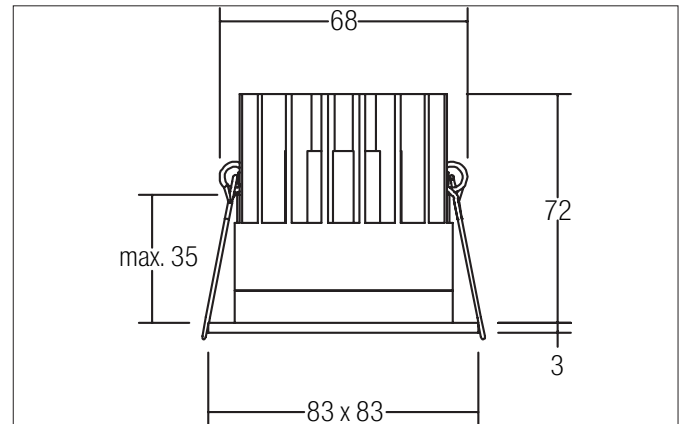

ALTERO-S LED recessed downlight, TunableWhite, IP44
 Article no. 12036554TW

Tender

Square LED recessed downlight, TunableWhite, IP44, tool-free ceiling installation using installation springs. Ceiling cut-out \varnothing 68 mm, installation depth 72 mm, outer diameter 83 mm, weight 0.274 kg, silver reflector with rotationally symmetrical deep-wide beam light distribution. Transparent glass cover, rated luminous flux 610 lm, rated wattage 1 x 9 W, light color warm white to daylight white, most similar color temperature (CCT) 2,700 - 6,500 K, general color rendering index CRI > 90, housing material: aluminum, color: textured white / black, permissible ambient temperature (t_a): -20 °C - +25 °C, protection class (EN 61140): III, degree of protection (DIN EN 60529): IP44. For connection to an external control gear, which is not included with the luminaire. Dimmable depending on the control gear.

ALTERO-S LED recessed downlight, TunableWhite, IP44

Article no. 12036554TW

Article data	
Article no.	12036554TW
GTIN	4251433981770
Series name	ALTERO-S
Short description	LED recessed downlight, TunableWhite, IP44
Material	Aluminium
Colour	White / Black
Type of surface	Structure
Shape	Square
Outer diameter	83 mm
Built-in diameter	68 mm
Installation depth	72 mm
Length	83 mm
Width	83 mm
Hight	3 mm
Weight	0.274 kg
Conformance	CE, UKCA

ALTERO-S LED recessed downlight, TunableWhite, IP44

Article no. 12036554TW

Packing data	
Gross weight	0.324 kg
Length of packaging	100 mm
Packaging width	100 mm
Packaging height	100 mm
Disposal at end of life	<p>This product must not be disposed of with household waste. You are obliged, to dispose of such electrical waste separately.</p> <p>By disposing of electrical waste and other old or defective electronics separately, you support recycling or other forms of re-use. In that way you help to take care and to avoid that harmful substances get into the environment.</p>