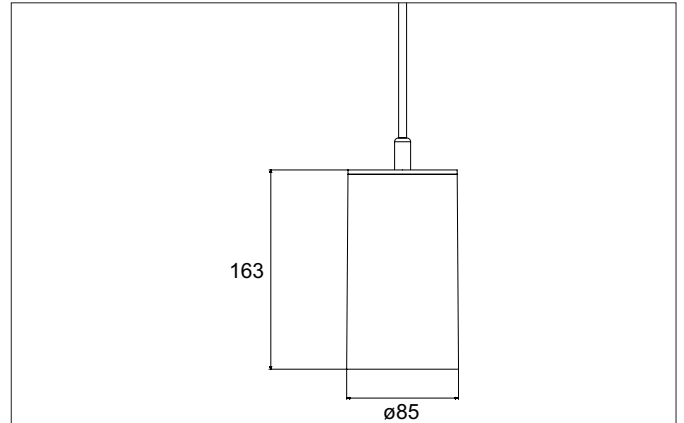

TRAXX MAXI LED pendant luminaire, DALI

Article no. 88882173DA

Tender

LED pendant luminaire, DALI, Round. Luminaire diameter 85.0 mm, Height 163.0 mm, for pendulum mounting. Pendulum length max. 1500.0 mm Weight 0.914 kg, with rotationssymmetrical, deep, wide distributed light intensity. Cover glass transparent. Luminous flux 3.545 lm, Power 1 x 26,4 W, Light colour warm white, Correlated color temperature (CCT) 3.000 K, Colour rendering index CRI > 90, Rated life time L80/B50 at 25 °C: 50.000 h, Housing material: Aluminium / Glass / Plastic, Colour: White structure, Permissible ambient temperature (ta): -20 °C - +25 °C, Protection class (EN 61140): I, Degree of protection (DIN EN 60529): IP20. With electronic driver, DALI dimmable.

Article data	
Article no.	88882173DA
GTIN	4251433994565
Series name	TRAXX MAXI
Short description	LED pendant luminaire, DALI
Material	Aluminium / Glass / Plastic
Colour	White
Type of surface	Structure
Shape	Round
Outer diameter	85 mm
Height	163 mm
Weight	0.914 kg
Conformance	CE, UKCA

TRAXX MAXI LED pendant luminaire, DALI

Article no. 88882173DA

Lighting technology	
Colour temperature	3.000 K
Light colour	White
Light output	Direct
Luminous flux	3,545 lm
System efficiency	127 lm/W
McAdam-Step	McAdam-Step 3
Colour rendering	CRI > 90
Reflector	High-gloss
Beam angle	20°
Light sharing	Symmetric
Adjustable color temperature	No

Packing data	
Gross weight	0.98 kg
Length of packaging	170 mm
Packaging width	170 mm
Packaging height	110 mm
Disposal at end of life	This product must not be disposed of with household waste. You are obliged, to dispose of such electrical waste separately. By disposing of electrical waste and other old or defective electronics separately, you support recycling or other forms of re-use. In that way you help to take care and to avoid that harmful substances get into the environment.