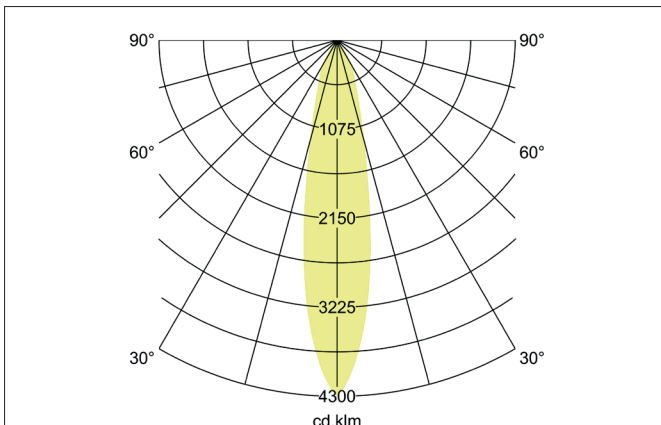

TRAXX MAXI LED pendant luminaire, DALI

Article no. 88882173DA

Tender

LED pendant luminaire, DALI, Round. Luminaire diameter 85.0 mm, Height 163.0 mm, for pendulum mounting. Pendulum length max. 1500.0 mm Weight 0.914 kg, with rotationssymmetrical, deep, wide distributed light intensity. Cover glass transparent. Luminous flux 3.545 lm, Power 1 x 26,4 W, Light colour warm white, Correlated color temperature (CCT) 3.000 K, Colour rendering index CRI > 90, Rated life time L80/B50 at 25 °C: 50.000 h, Housing material: Aluminium / Glass / Plastic, Colour: White structure, Permissible ambient temperature (ta): -20 °C - +25 °C, Protection class (EN 61140): I, Degree of protection (DIN EN 60529): IP20. With electronic driver, DALI dimmable.

Article data	
Article no.	88882173DA
GTIN	4251433994565
Series name	TRAXX MAXI
Short description	LED pendant luminaire, DALI
Material	Aluminium / Glass / Plastic
Colour	White
Type of surface	Structure
Shape	Round
Outer diameter	85 mm
Height	163 mm
Weight	0.914 kg
Conformance	CE, UKCA

TRAXX MAXI LED pendant luminaire, DALI

Article no. 88882173DA

Lighting technology	
Colour temperature	3.000 K
Light colour	White
Light output	Direct
Luminous flux	3,545 lm
System efficiency	127 lm/W
McAdam-Step	McAdam-Step 3
Colour rendering	CRI > 90
Reflector	High-gloss
Beam angle	20°
Light sharing	Symmetric
Adjustable color temperature	No