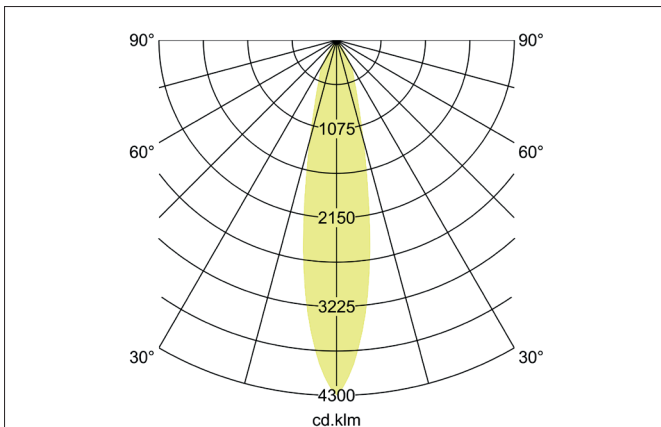

TRAXX MAXI LED pendant luminaire, DALI
Article no. 88882175DA

Light.
For Generations.

Tender

LED pendant luminaire, DALI, Round., Hight 163.0 mm, for pendulum mounting. Pendulum length max. 1500.0 mm Weight 0.914 kg, with rotationssymmetrical, deep, wide distributed light intensity. optimal light distribution due to a glass transparent cover. Luminous flux 3.516 lm, Power 1 x 28 W, Light colour neutral white, Correlated color temprature (CCT) 3.500 K, Colour rendering index CRI > 90, Rated life time L80/B50 at 25 °C: 50.000 h, Housing material: Aluminium / Glass / Plastic, Colour: White structure, Permissible ambient temperature (ta): -20 °C - +25 °C, Protection class (EN 61140): I, Degree of protection (DIN EN 60529): IP20, .With electronic driver, DALI dimmable.

Article data	
Article no.	88882175DA
GTIN	4251433995333
Series name	TRAXX MAXI
Short description	LED pendant luminaire, DALI
Material	Aluminium / Glass / Plastic
Colour	White
Type of surface	Structure
Shape	Round
Hight	163 mm
Weight	0.914 kg

TRAXX MAXI LED pendant luminaire, DALI

Article no. 88882175DA

Light.
For Generations.

Lighting technology	
Colour temperature	3.500 K
Light colour	White
Light output	Direct
Luminous flux	3,516 lm
System efficiency	126 lm/W
McAdam-Step	McAdam-Step 3
Colour rendering	CRI > 90
Reflector	High-gloss
Beam angle	20°
Light sharing	Symmetric
Adjustable color temperature	No