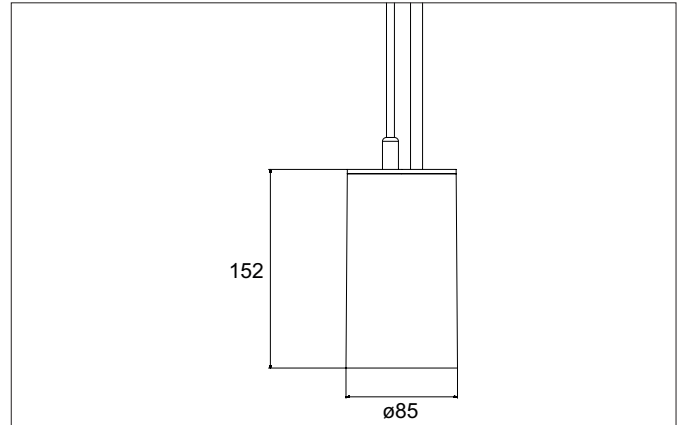

TRAXX MAXI LED pendant luminaire, DALI
Article no. 88882175DA

Light.
For Generations.

Tender

LED pendant luminaire, DALI, Round., Hight 163.0 mm, for pendulum mounting. Pendulum length max. 1500.0 mm Weight 0.914 kg, with rotationssymmetrical, deep, wide distributed light intensity. optimal light distribution due to a glass transparent cover. Luminous flux 3.516 lm, Power 1 x 28 W, Light colour neutral white, Correlated color temprature (CCT) 3.500 K, Colour rendering index CRI > 90, Rated life time L80/B50 at 25 °C: 50.000 h, Housing material: Aluminium / Glass / Plastic, Colour: White structure, Permissible ambient temperature (ta): -20 °C - +25 °C, Protection class (EN 61140): I, Degree of protection (DIN EN 60529): IP20, .With electronic driver, DALI dimmable.

Article data	
Article no.	88882175DA
GTIN	4251433995333
Series name	TRAXX MAXI
Short description	LED pendant luminaire, DALI
Material	Aluminium / Glass / Plastic
Colour	White
Type of surface	Structure
Shape	Round
Hight	163 mm
Weight	0.914 kg

TRAXX MAXI LED pendant luminaire, DALI

Article no. 88882175DA

Light.
For Generations.

Lighting technology	
Colour temperature	3.500 K
Light colour	White
Light output	Direct
Luminous flux	3,516 lm
System efficiency	126 lm/W
McAdam-Step	McAdam-Step 3
Colour rendering	CRI > 90
Reflector	High-gloss
Beam angle	20°
Light sharing	Symmetric
Adjustable color temperature	No

Mounting technology	
Mounting method	Suspended
Place of installation	Ceiling-mounted
Adjustability	Not adjustable
stamp	UKCA
Pendulum length max.	1,500 mm
Material cover	Glass transparent
Suitable for through-wiring	No