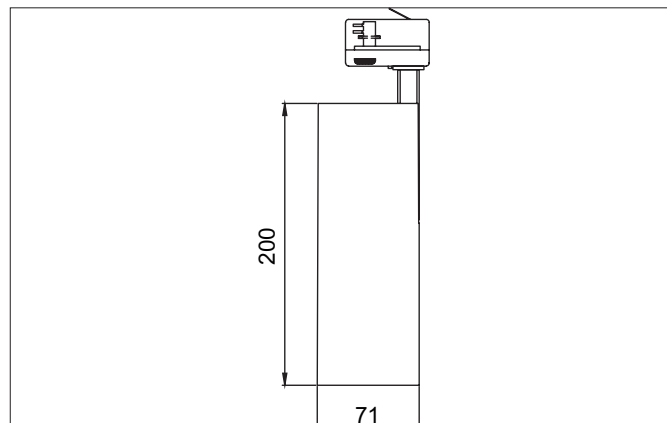

MINI LED track spotlight

Article no. 88394183

Tender

LED track spotlight, Round., Hight 200.0 mm Weight 0.923 kg, with rotattionssymmetrical, deep, wide distributed light intensity.. Luminous flux 2.686 lm, Power 1 x 23 W, Light colour warm white, Correlated color temprature (CCT) 3.000 K, Colour rendering index CRI > 90, Housing material: Aluminium / Glass / Plastic, Colour: Black structure, Permissible ambient temperature (ta): -20 °C - +25 °C, Protection class (EN 61140): I, Degree of protection (DIN EN 60529): IP20. With electronic driver, DALI dimmable.

Article data	
Article no.	88394183
GTIN	4251433950264
Series name	MINI
Short description	LED track spotlight
Material	Aluminium / Glass / Plastic
Colour	Black
Type of surface	Structure
Shape	Round
Length	71 mm
Hight	200 mm
Weight	0.923 kg
Conformance	CE, UKCA

MINI LED track spotlight

Article no. 88394183

Lighting technology	
Colour temperature	3.000 K
Light colour	White
Luminous flux	2,686 lm
System efficiency	117 lm/W
Colour rendering	CRI > 90
Reflector	High-gloss
Beam angle	36°
Light sharing	Symmetric
Adjustable color temperature	No

Packing data	
Gross weight	1.101 kg
Length of packaging	335 mm
Packaging width	115 mm
Packaging height	230 mm
Disposal at end of life	This product must not be disposed of with household waste. You are obliged, to dispose of such electrical waste separately. By disposing of electrical waste and other old or defective electronics separately, you support recycling or other forms of re-use. In that way you help to take care and to avoid that harmful substances get into the environment.