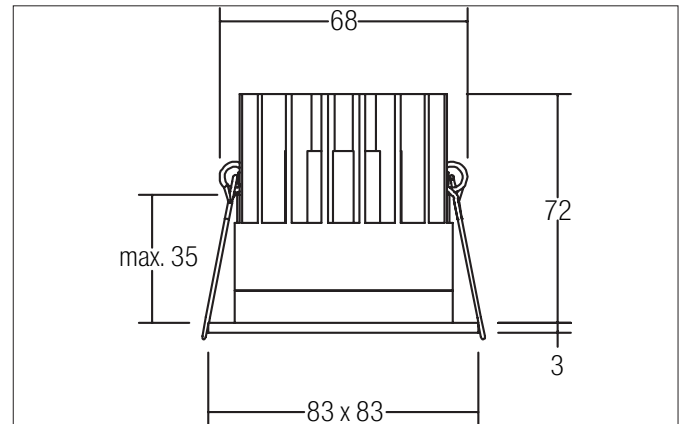

ALTERO-S LED recessed downlight, TunableWhite, IP44
 Article no. 12036854TW

Tender

Square LED recessed downlight, TunableWhite, IP44, tool-free ceiling installation using installation springs. Ceiling cut-out \varnothing 68 mm, installation depth 72 mm, outer diameter 83 mm, weight 0.274 kg, silver reflector with rotationally symmetrical deep-wide beam light distribution. Transparent glass cover, rated luminous flux 610 lm, rated wattage 1 x 9 W, light color warm white to daylight white, most similar color temperature (CCT) 2,700 - 6,500 K, general color rendering index CRI > 90, housing material: aluminum, color: textured black / gold, permissible ambient temperature (t_a): -20 °C - +25 °C, protection class (EN 61140): III, degree of protection (DIN EN 60529): IP44. For connection to an external control gear, which is not included with the luminaire. Dimmable depending on the control gear.

ALTERO-S LED recessed downlight, TunableWhite, IP44

Article no. 12036854TW

Article data	
Article no.	12036854TW
GTIN	4251433981749
Series name	ALTERO-S
Short description	LED recessed downlight, TunableWhite, IP44
Material	Aluminium
Colour	Black / Gold
Type of surface	Structure
Shape	Square
Outer diameter	83 mm
Built-in diameter	68 mm
Installation depth	72 mm
Length	83 mm
Width	83 mm
Hight	3 mm
Weight	0.274 kg
Conformance	CE, UKCA

ALTERO-S LED recessed downlight, TunableWhite, IP44

Article no. 12036854TW

Packing data	
Gross weight	0.324 kg
Length of packaging	100 mm
Packaging width	100 mm
Packaging height	100 mm
Disposal at end of life	<p>This product must not be disposed of with household waste. You are obliged, to dispose of such electrical waste separately.</p> <p>By disposing of electrical waste and other old or defective electronics separately, you support recycling or other forms of re-use. In that way you help to take care and to avoid that harmful substances get into the environment.</p>